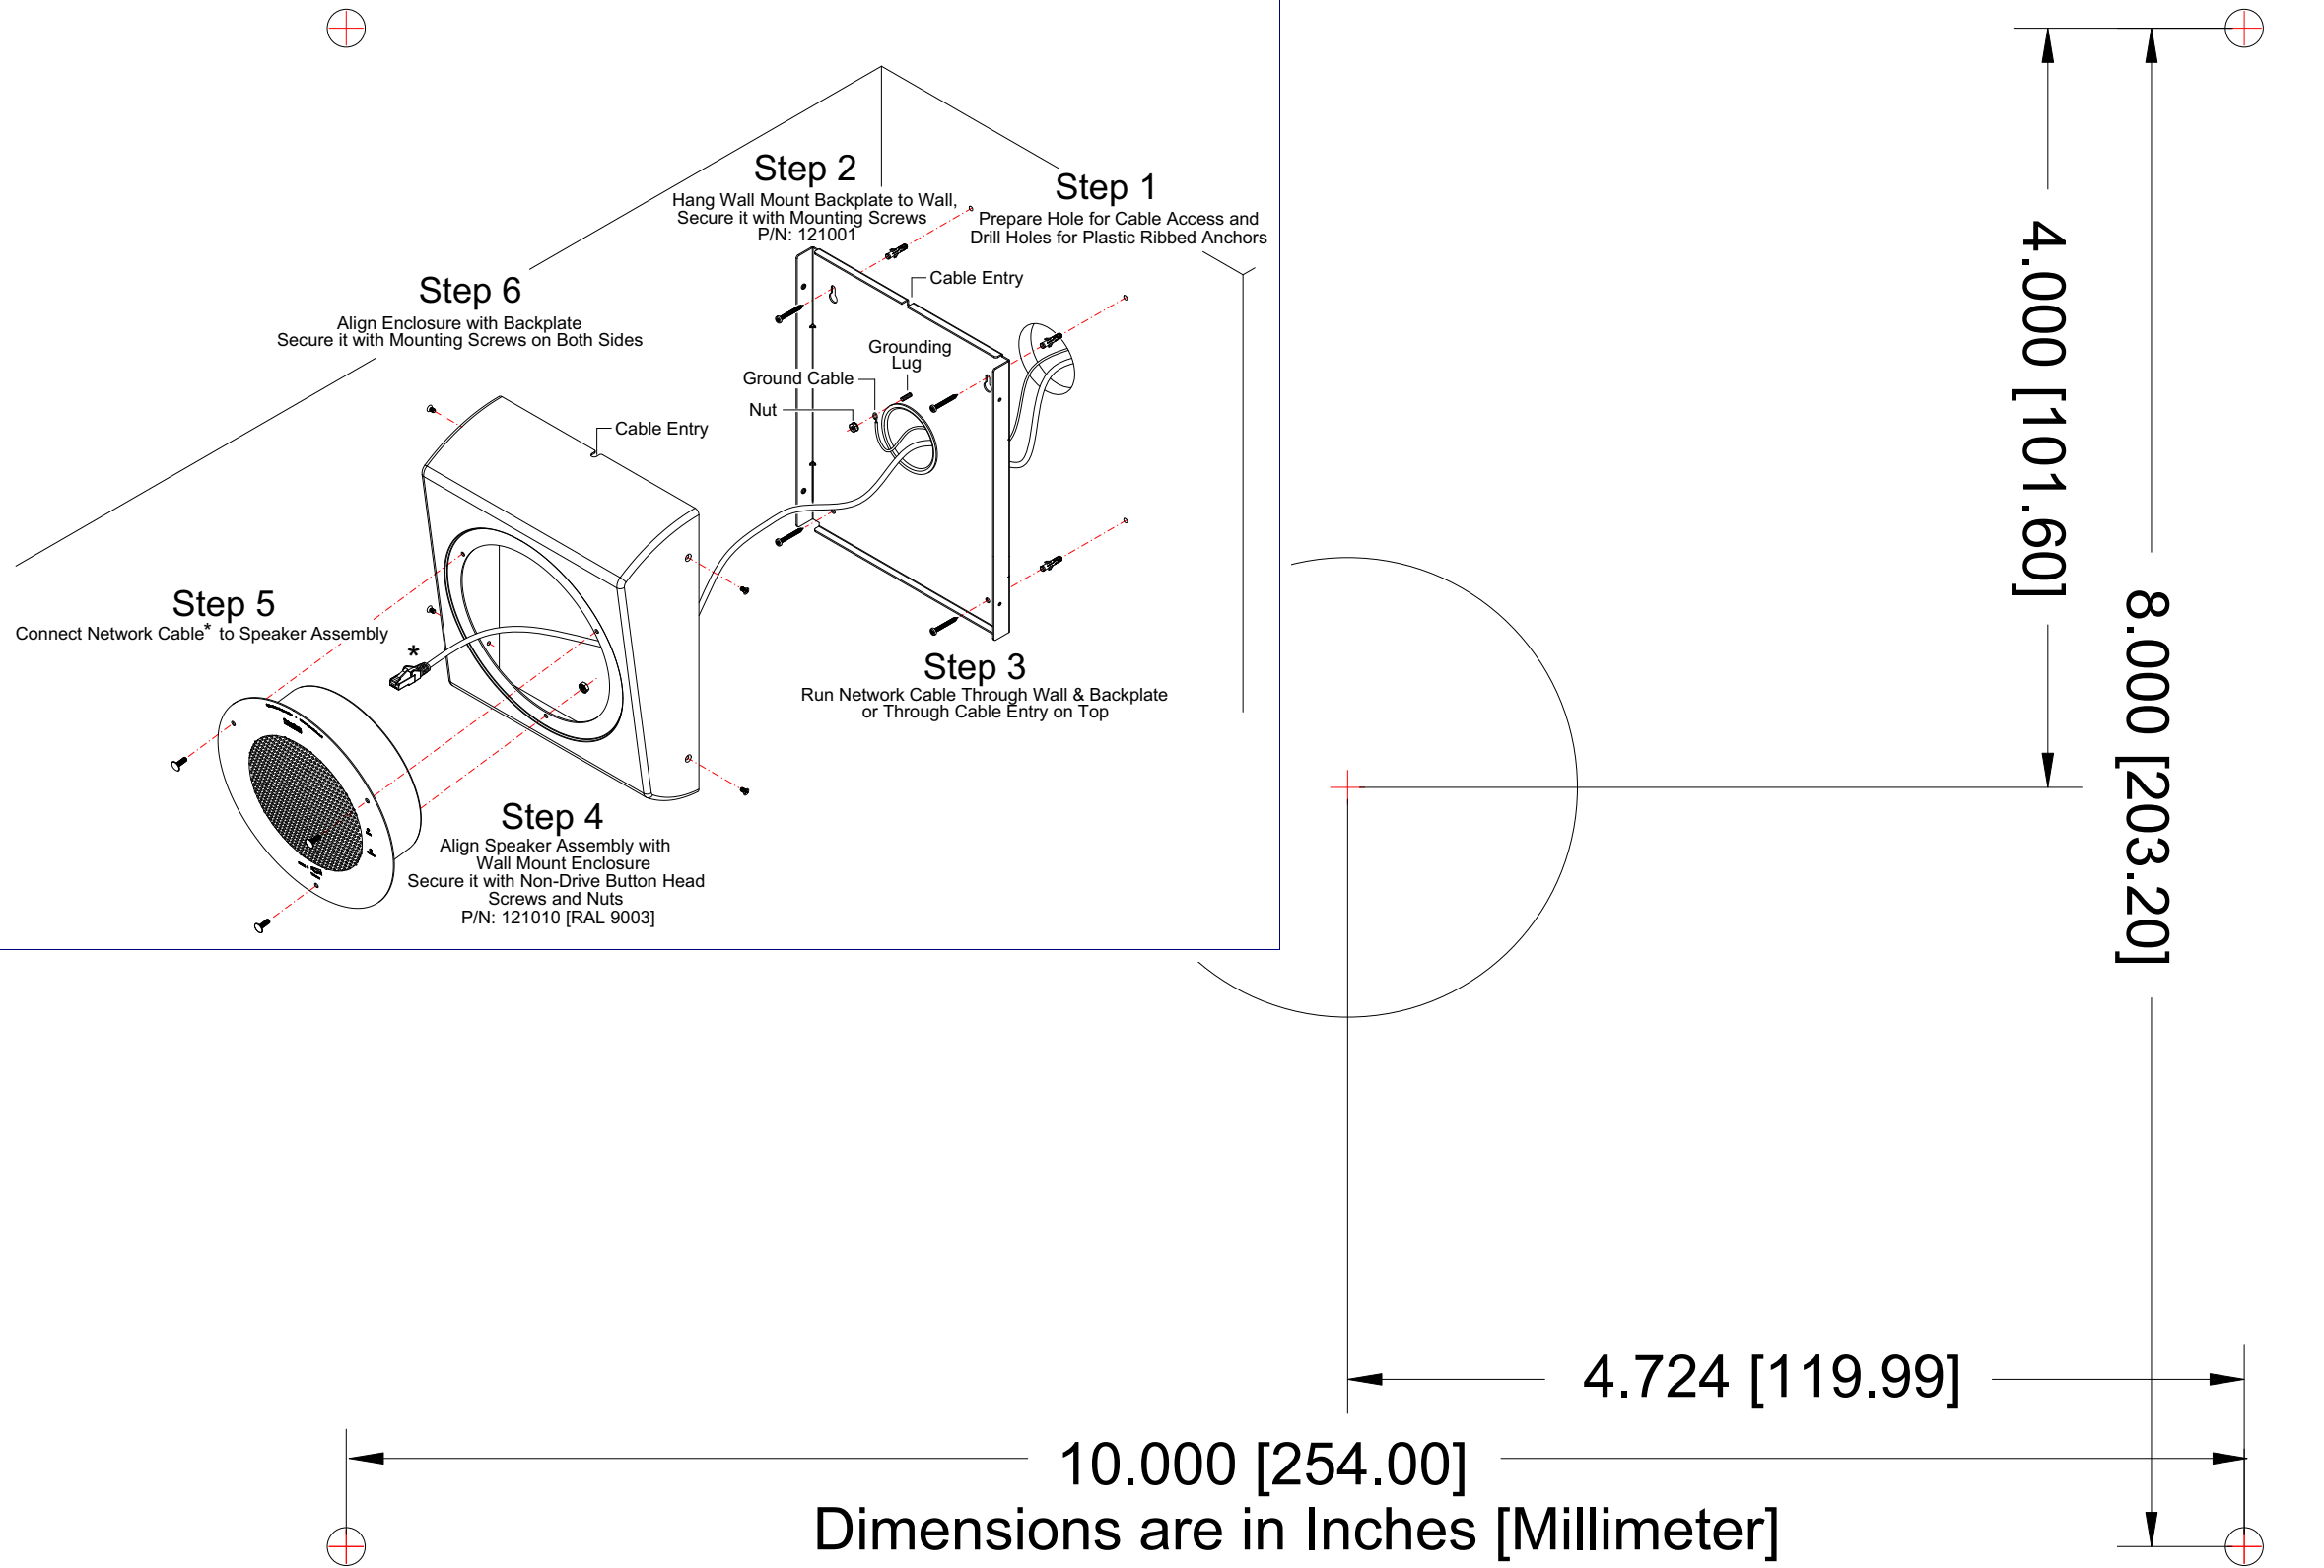

Installation Quick Reference Speaker Wall Mount for Indoor Paging Speakers 011152, RAL 9003, Signal White

Speaker Wall Mount Parts

(1) Speaker Wall Mount	(1) Template for Speaker Wall Mount and Screw Holes*	(1) Drywall Mounting Kit (4) #6 x 1.25-inch sheet metal screw	(4) Plastic ribbed anchors
			
		(1) Speaker Assembly to Enclosure Mounting Kit (3) #8-32 x 0.5 inch Non-Drive Button Head Machine Screw	(3) #8-32 KEP Nut
			
		(1) Enclosure to Backplate Mounting Kit (4) Enclosure mounting screw	(1) Grounding nut
			
		*Install the grounding nut onto the Backplate's ground lug.	

***Note: The drywall mounting kit will be included in the ceiling speaker kit.**

Overall Dimensions

Mounting

Note: Before printing this document or the mounting template, check the following:

Make sure that the **Paper Size** setting of the printer is set to **11x 17**.