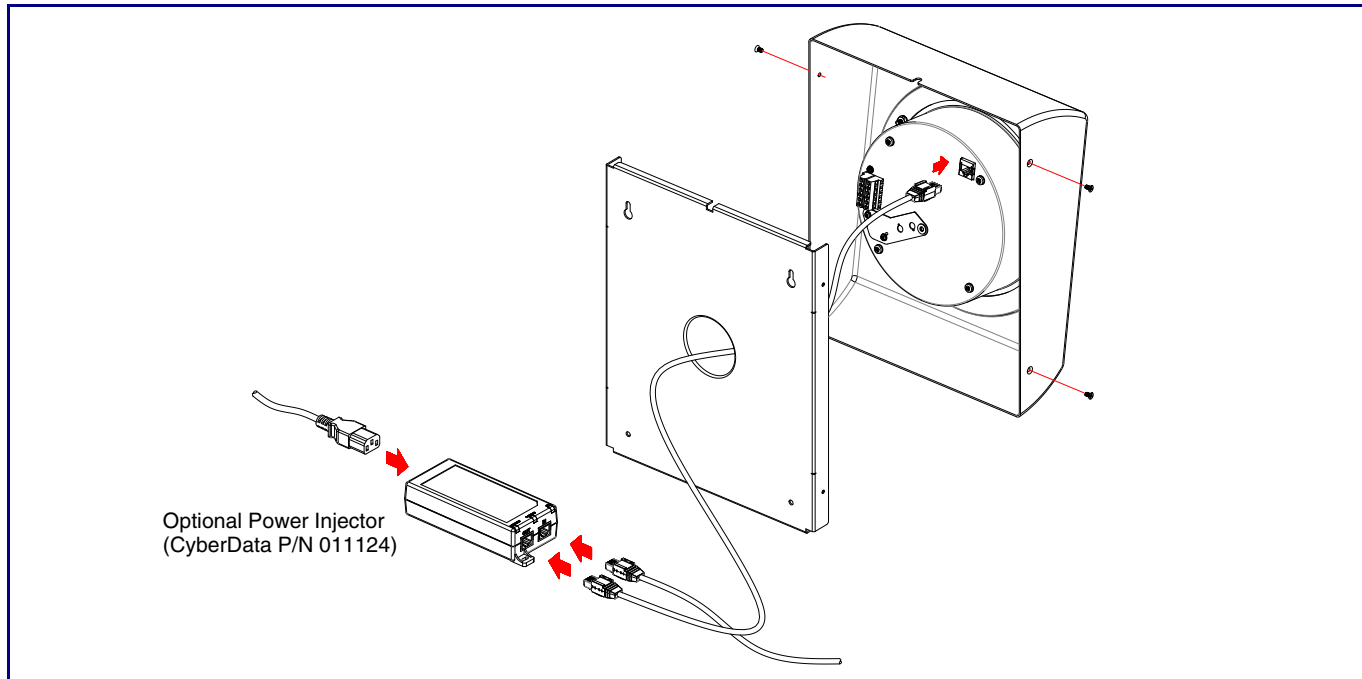

Connecting Power (optional power injector)