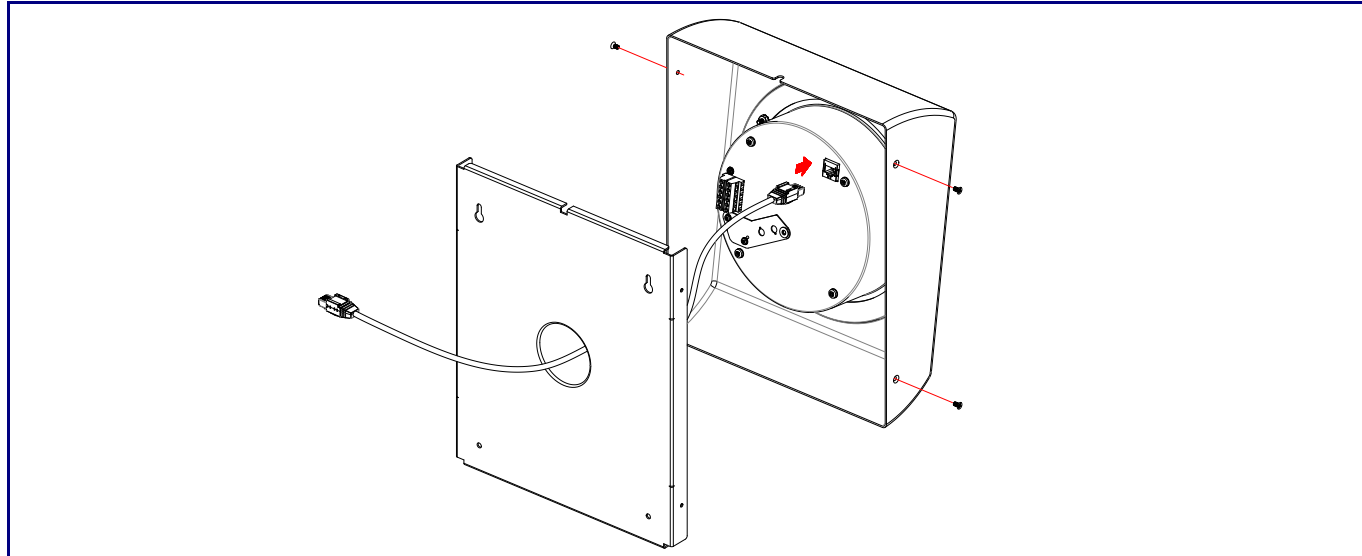

Connecting Power (PoE)