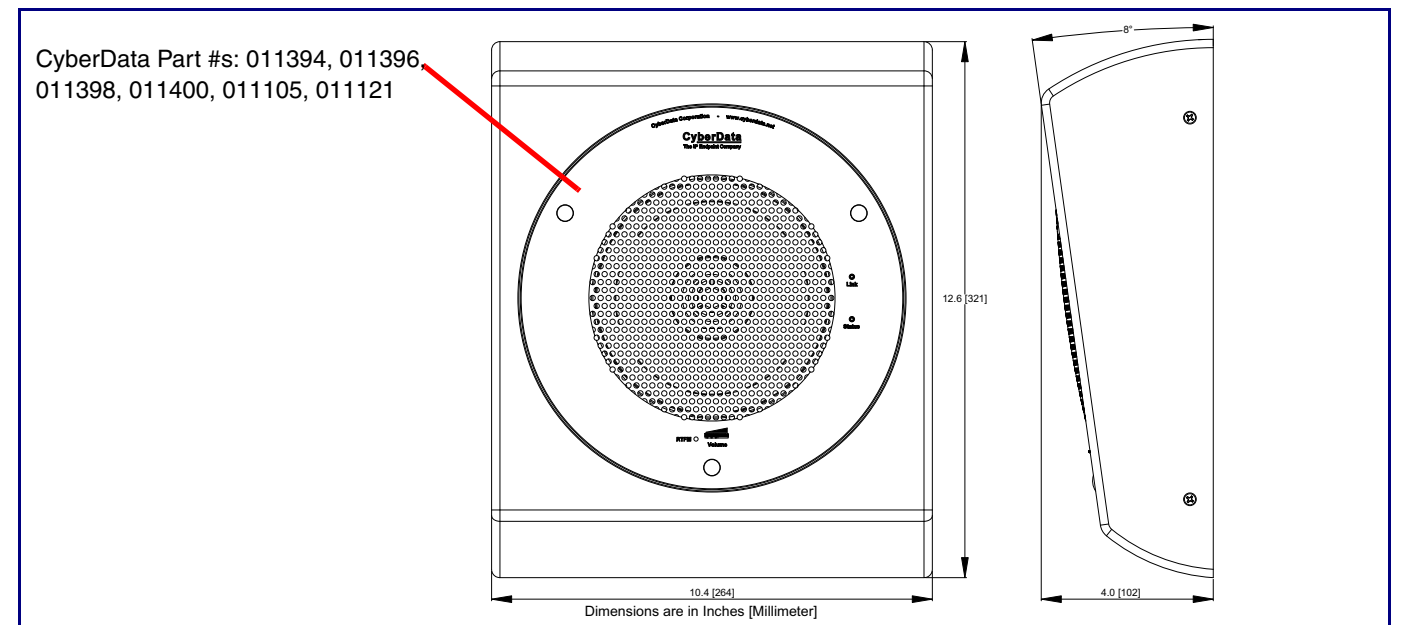

Installation Quick Reference Speaker Wall Mount for Indoor Paging Speakers 011152, RAL 9003, Signal White

Speaker Wall Mount Parts

(1) Speaker Wall Mount	(1) Template for Speaker Wall Mount and Screw Holes*	(1) Drywall Mounting Kit (4) #6 x 1.25-inch sheet metal screw	(4) Plastic ribbed anchors
			
		(1) Speaker Assembly to Enclosure Mounting Kit (3) #8-32 x 0.5 inch Non-Drive Button Head Machine Screw	(3) #8-32 KEP Nut
			
		(1) Enclosure to Backplate Mounting Kit (4) Enclosure mounting screw	(1) Grounding nut
			
		*Install the grounding nut onto the Backplate's ground lug.	

***Note: The drywall mounting kit will be included in the ceiling speaker kit.**

Overall Dimensions

Mounting

Note: Before printing this document or the mounting template, check the following:

Make sure that the **Paper Size** setting of the printer is set to **11x 17**.