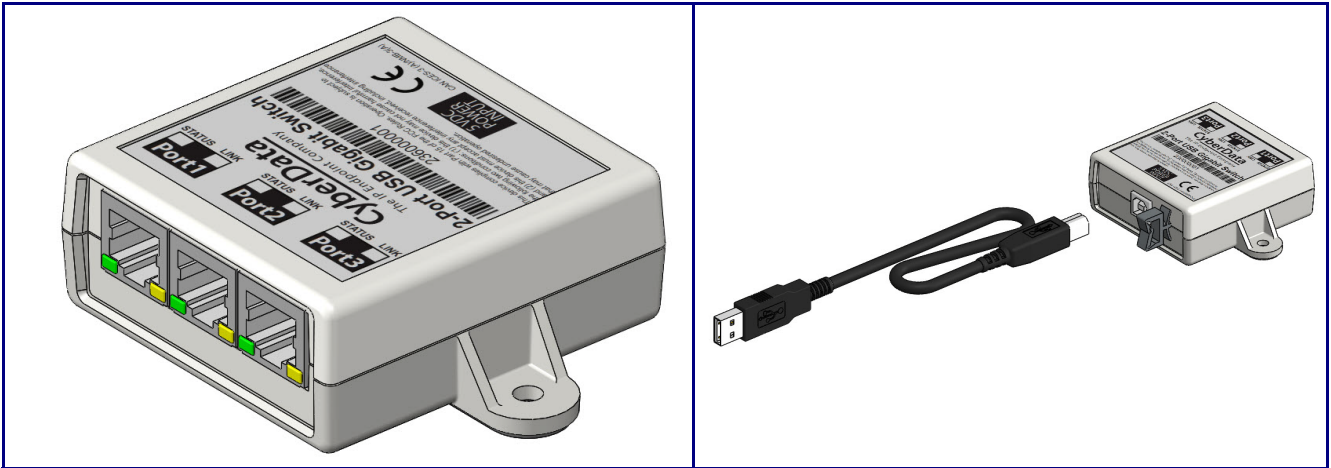

2-Port Gigabit Ethernet Switch

011236

Parts List

- (1) 2-Port Gigabit Ethernet Switch
- 6-foot USB-B to USB-A cable

Front and Back Views

Dimensions

LEDs

Mounting