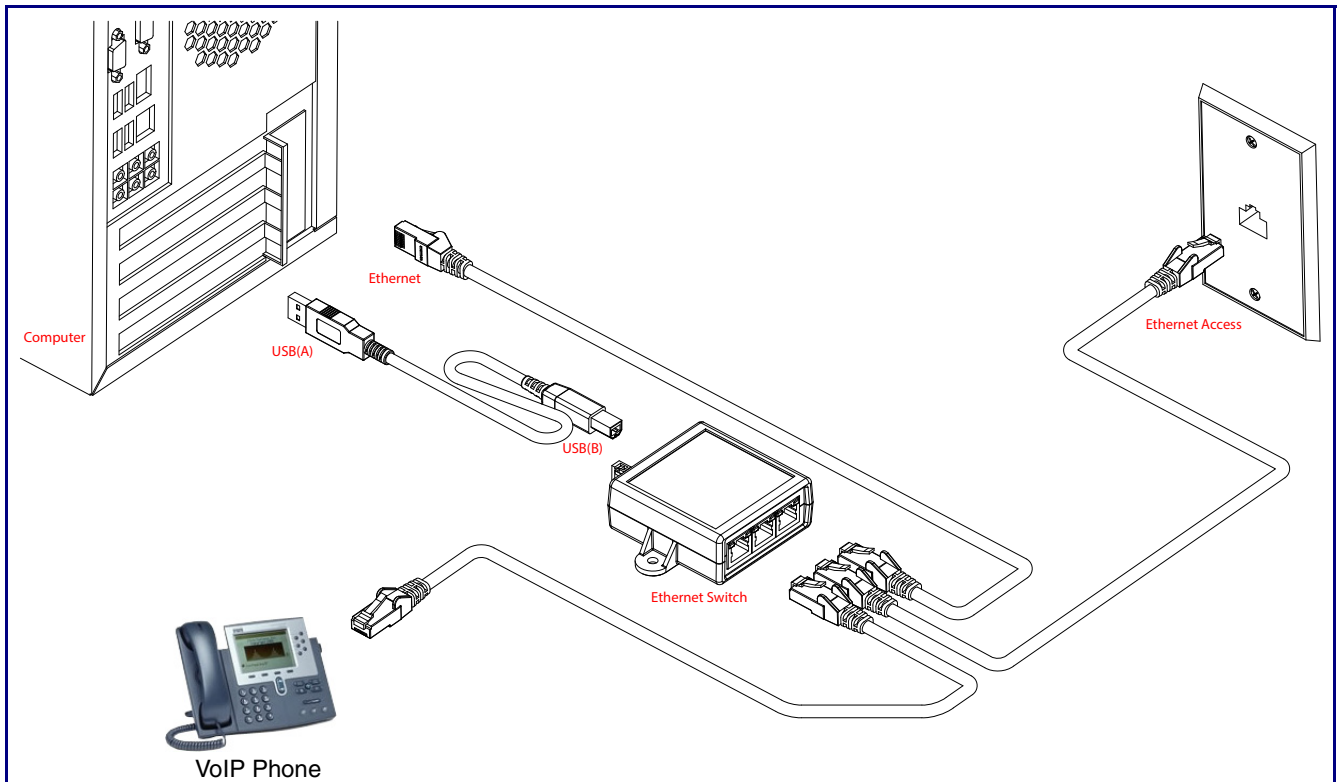

Typical Installation

Contacting CyberData

Corporate Headquarters

CyberData Corporation
3 Justin Court
Monterey, CA 93940, USA

Phone: 831-373-2601
Fax: 831-373-4193
<http://www.cyberdata.net/>

Sales: (831) 373-2601 ext. 334
Support: 831-373-2601 ext. 333
Support Website: <http://support.cyberdata.net/>
RMA Department: (831) 373-2601 ext. 136
RMA Email: RMA@CyberData.net
RMA Status: <http://support.cyberdata.net/>
Warranty Information: <http://support.cyberdata.net/>