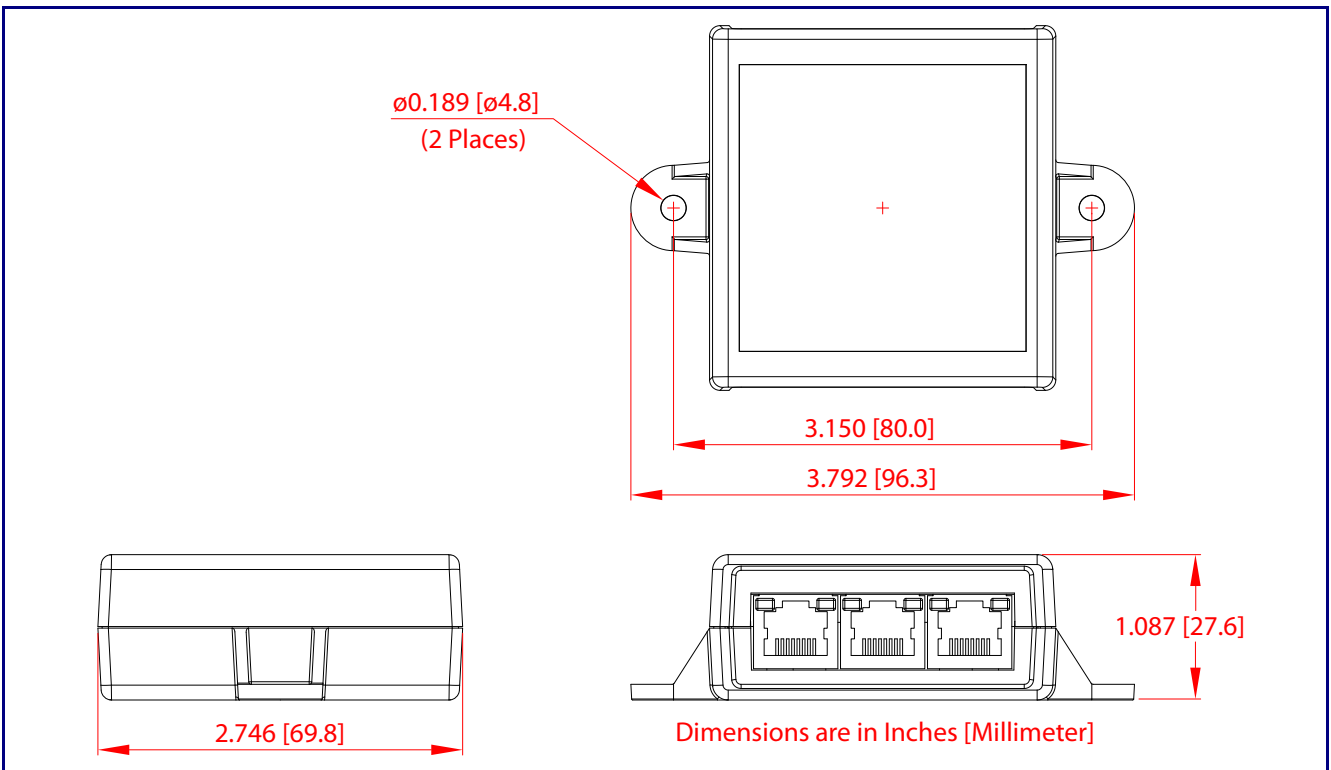

2-Port Gigabit Ethernet Switch

011236

Parts List

- (1) 2-Port Gigabit Ethernet Switch
- 6-foot USB-B to USB-A cable

Front and Back Views

Dimensions

LEDs

Mounting