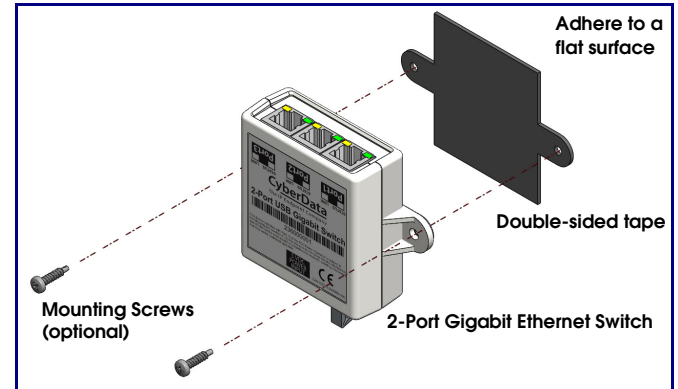

2-Port Gigabit Ethernet Switch

011236

Parts List

- (1) 2-Port Gigabit Ethernet Switch
- 6-foot USB-B to USB-A cable

Front and Back Views

Dimensions

LEDs

Mounting