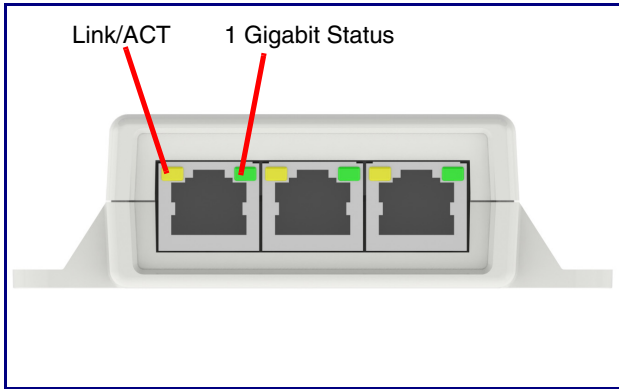

2-Port Gigabit Ethernet Switch

011236

Parts List

- (1) 2-Port Gigabit Ethernet Switch
- 6-foot USB-B to USB-A cable

Front and Back Views

Dimensions

LEDs

Mounting