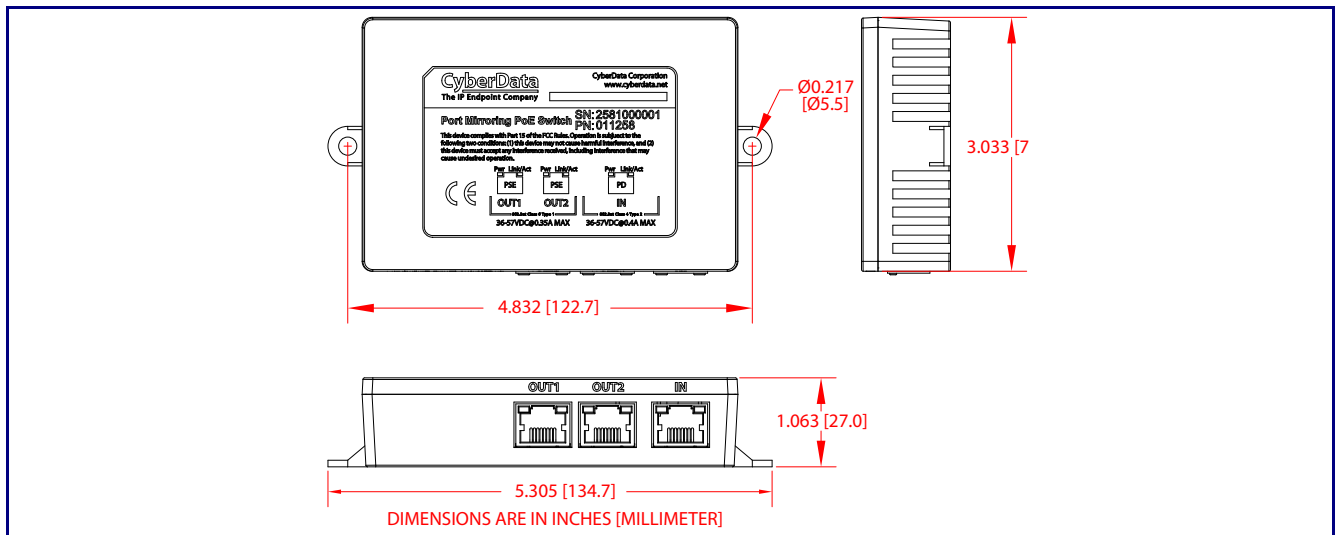

Installation Quick Reference

2-Port PoE Gigabit Port Mirroring Switch

011258

Parts List

- (1) 2-Port PoE Gigabit Port Mirroring Switch

Documentation

- You can download all of the documentation for this product from the **Downloads** section of the following web page:
<https://www.cyberdata.net/products/011258>

Dimensions

Features

- Port Mirroring
- 2-port auto-negotiating (no crossover cable required)
- 10.100.1000 full duplex (PoE-powered)
- Link/Status and connection speed LEDs
- RoHS compliant

LEDs

Typical Installation