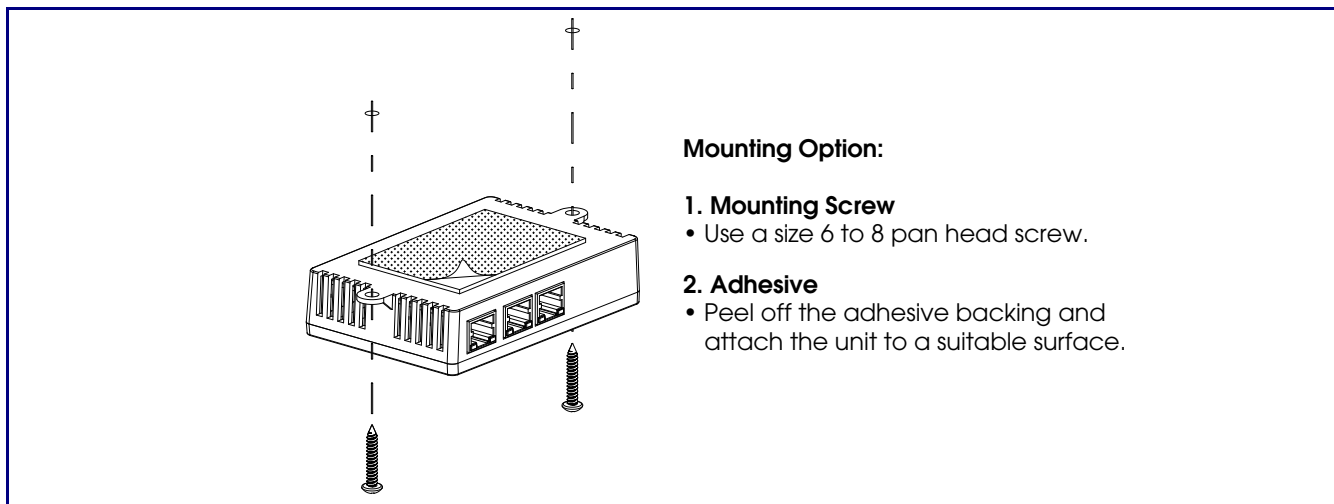

Mounting

Contacting CyberData

Corporate Headquarters

CyberData Corporation
3 Justin Court
Monterey, CA 93940, USA

Phone: 831-373-2601
Fax: 831-373-4193
<http://www.cyberdata.net/>

Sales: 831-373-2601 ext. 334
Support: 831-373-2601 ext. 333
Support Website: <http://support.cyberdata.net/>
RMA Department: 831-373-2601 ext. 136
RMA Email: RMA@CyberData.net
RMA Status: <http://support.cyberdata.net/>
Warranty Information: <http://support.cyberdata.net/>