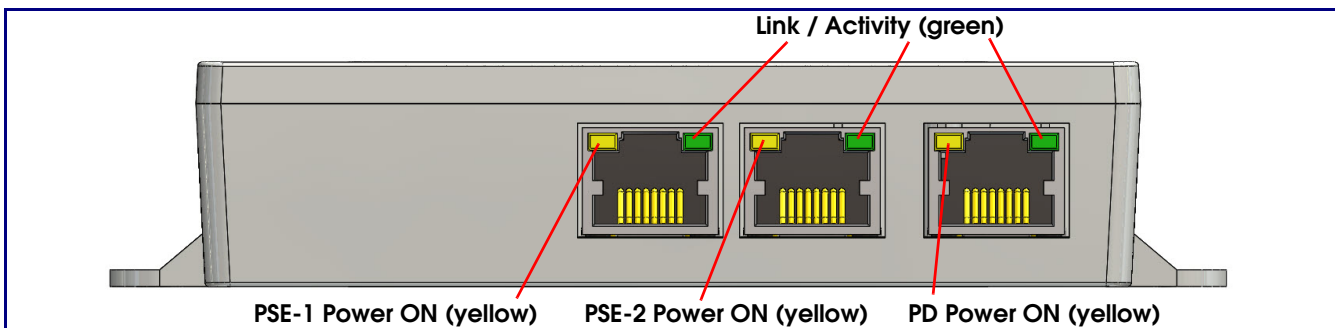

Installation Quick Reference

2-Port PoE Gigabit Port Mirroring Switch

011258

Parts List

- (1) 2-Port PoE Gigabit Port Mirroring Switch

Documentation

- You can download all of the documentation for this product from the **Downloads** section of the following web page:
<https://www.cyberdata.net/products/011258>

Dimensions

Features

- Port Mirroring
- 2-port auto-negotiating (no crossover cable required)
- 10.100.1000 full duplex (PoE-powered)
- Link/Status and connection speed LEDs
- RoHS compliant

LEDs

Typical Installation