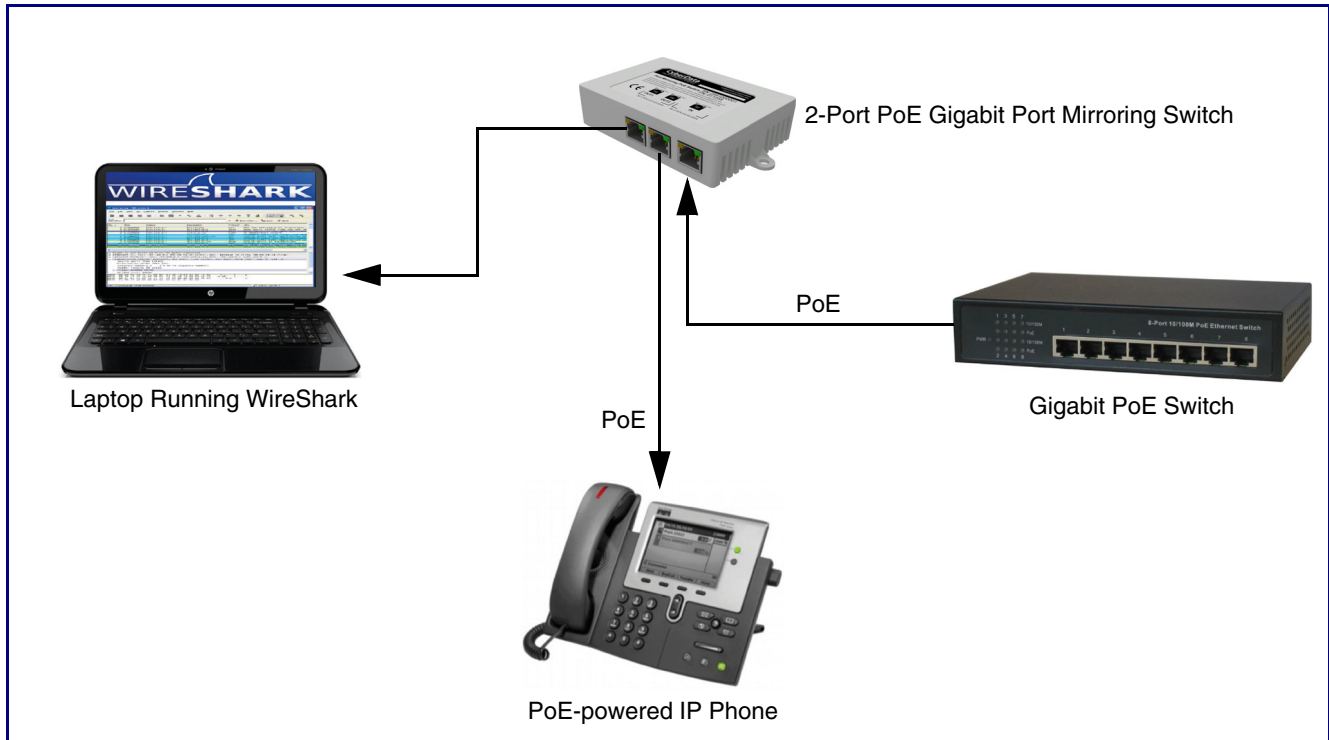

Installation Quick Reference

2-Port PoE Gigabit Port Mirroring Switch

011258

Parts List

- (1) 2-Port PoE Gigabit Port Mirroring Switch

Documentation

- You can download all of the documentation for this product from the **Downloads** section of the following web page:
<https://www.cyberdata.net/products/011258>

Dimensions

Features

- Port Mirroring
- 2-port auto-negotiating (no crossover cable required)
- 10.100.1000 full duplex (PoE-powered)
- Link/Status and connection speed LEDs
- RoHS compliant

LEDs

Typical Installation