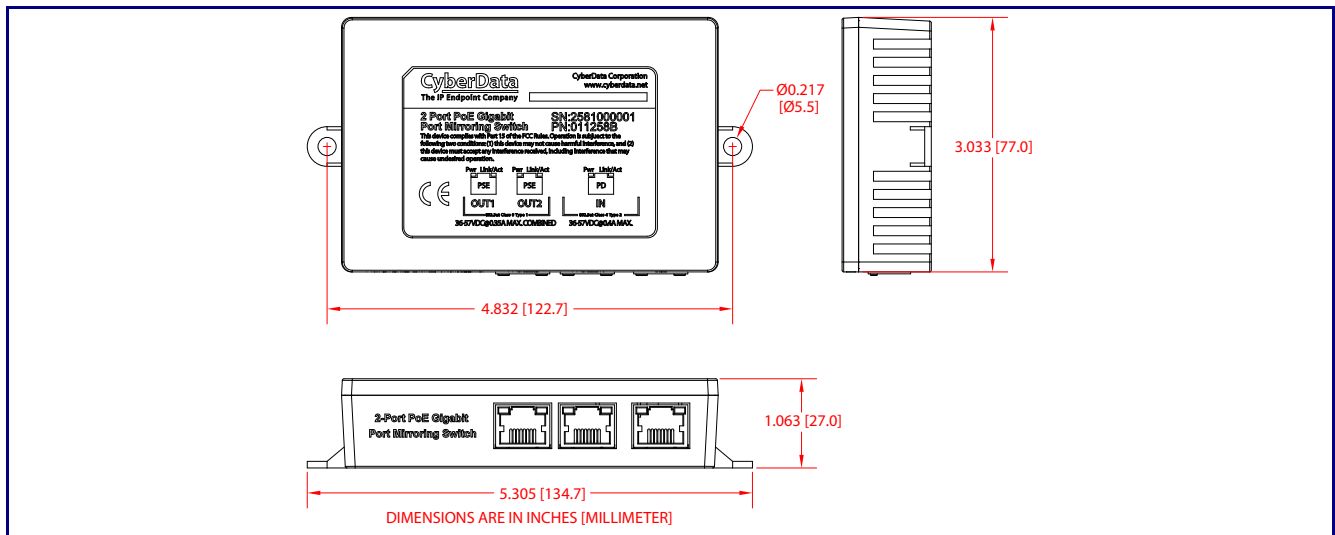

Installation Quick Reference

2-Port PoE Gigabit Port Mirroring Switch

011258

Parts List

- (1) 2-Port PoE Gigabit Port Mirroring Switch

Documentation

- You can download all of the documentation for this product from the **Downloads** section of the following web page:
<https://www.cyberdata.net/products/011258>

Dimensions

Features

- Port Mirroring
- 2-port auto-negotiating (no crossover cable required)
- 10.100.1000 full duplex (PoE-powered)
- Link/Status and connection speed LEDs
- RoHS compliant

LEDs

Typical Installation