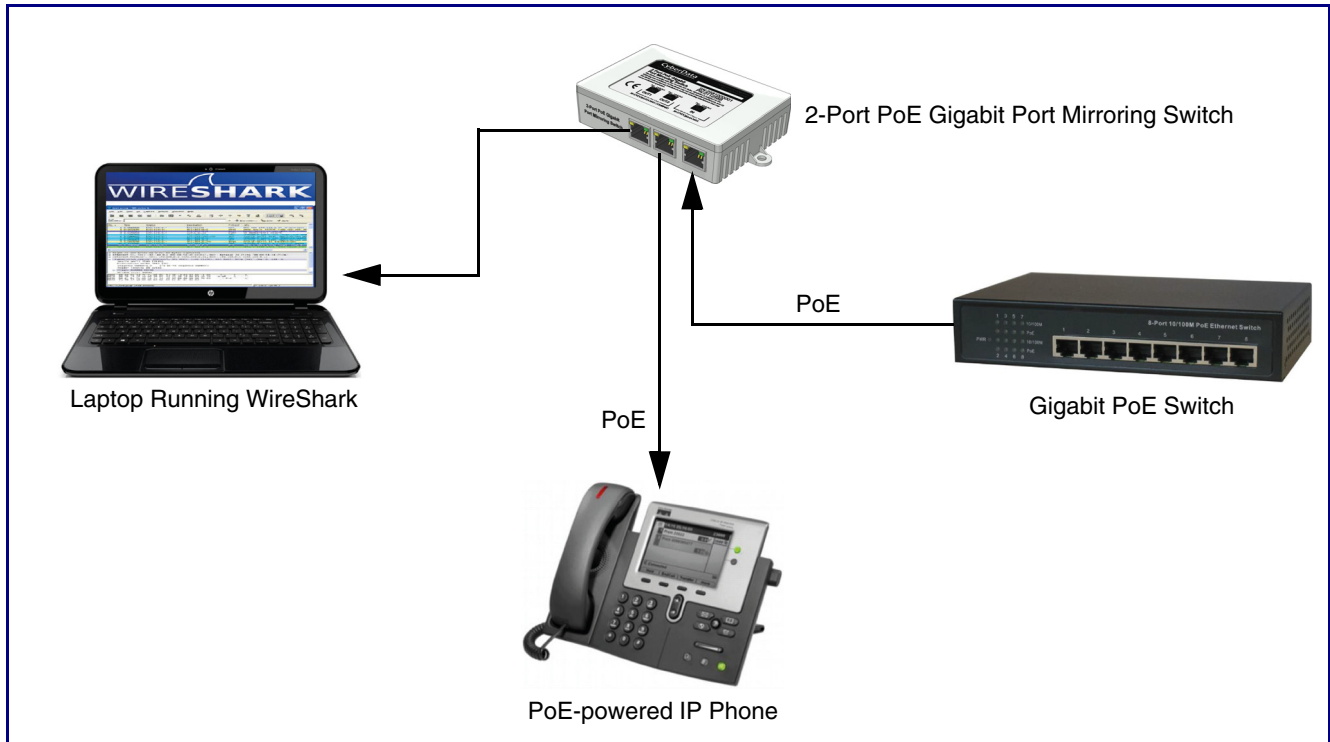

Installation Quick Reference

2-Port PoE Gigabit Port Mirroring Switch

011258

Parts List

- (1) 2-Port PoE Gigabit Port Mirroring Switch

Documentation

- You can download all of the documentation for this product from the **Downloads** section of the following web page:
<https://www.cyberdata.net/products/011258>

Dimensions

Features

- Port Mirroring
- 2-port auto-negotiating (no crossover cable required)
- 10.100.1000 full duplex (PoE-powered)
- Link/Status and connection speed LEDs
- RoHS compliant

LEDs

Typical Installation