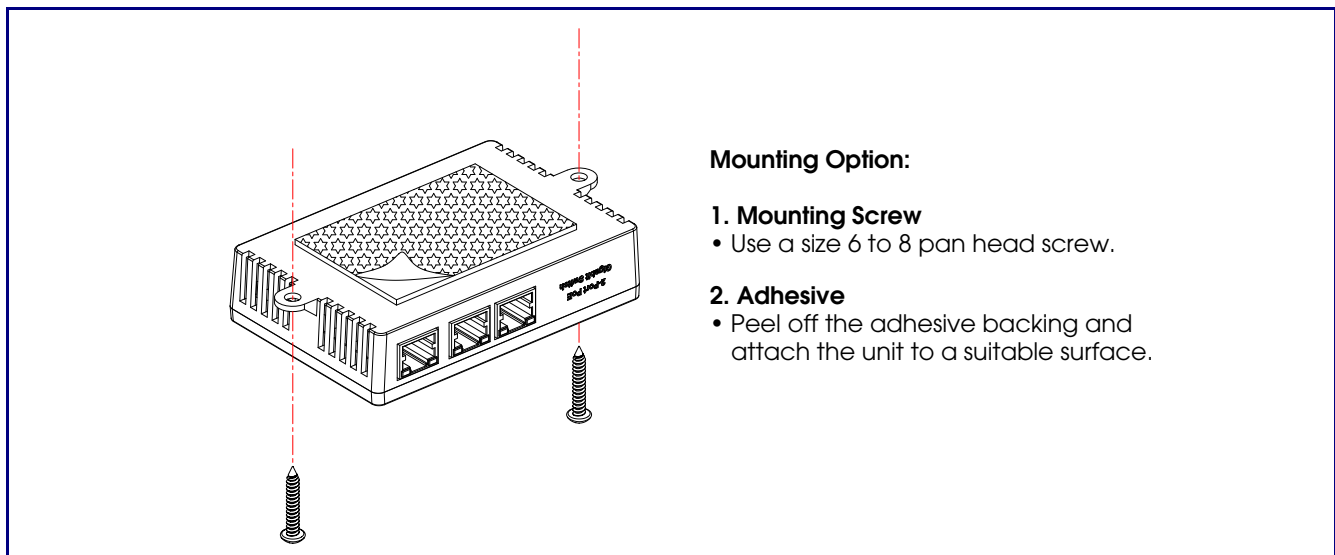

Mounting

Contacting CyberData

Corporate Headquarters

CyberData Corporation
3 Justin Court
Monterey, CA 93940, USA

Phone: 831-373-2601
Fax: 831-373-4193
<https://www.cyberdata.net/>

Sales: 831-373-2601 ext. 334
Support: 831-373-2601 ext. 333
Support Website: <https://support.cyberdata.net/>
RMA Department Contact and Status: <https://support.cyberdata.net/>
Warranty Information: <https://support.cyberdata.net/>