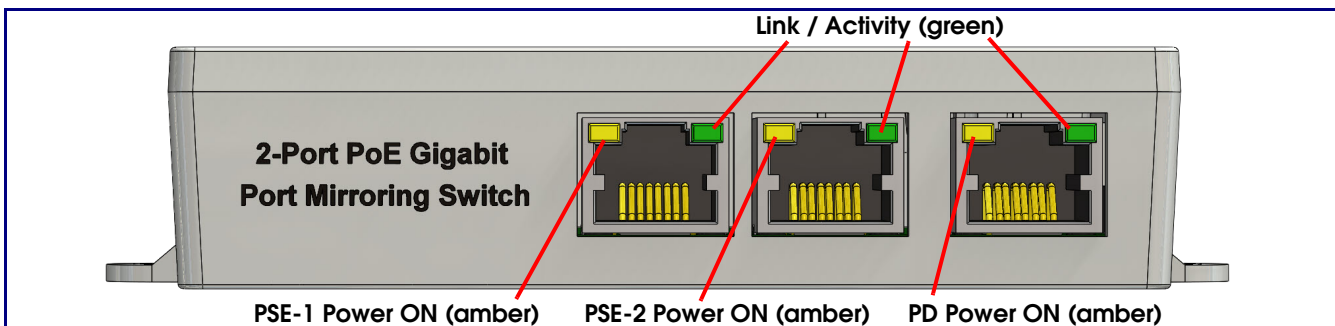

Installation Quick Reference

2-Port PoE Gigabit Port Mirroring Switch

011258

Parts List

- (1) 2-Port PoE Gigabit Port Mirroring Switch

Documentation

- You can download all of the documentation for this product from the **Downloads** section of the following web page:
<https://www.cyberdata.net/products/011258>

Dimensions

Features

- Port Mirroring
- 2-port auto-negotiating (no crossover cable required)
- 10.100.1000 full duplex (PoE-powered)
- Link/Status and connection speed LEDs
- RoHS compliant

LEDs

Typical Installation