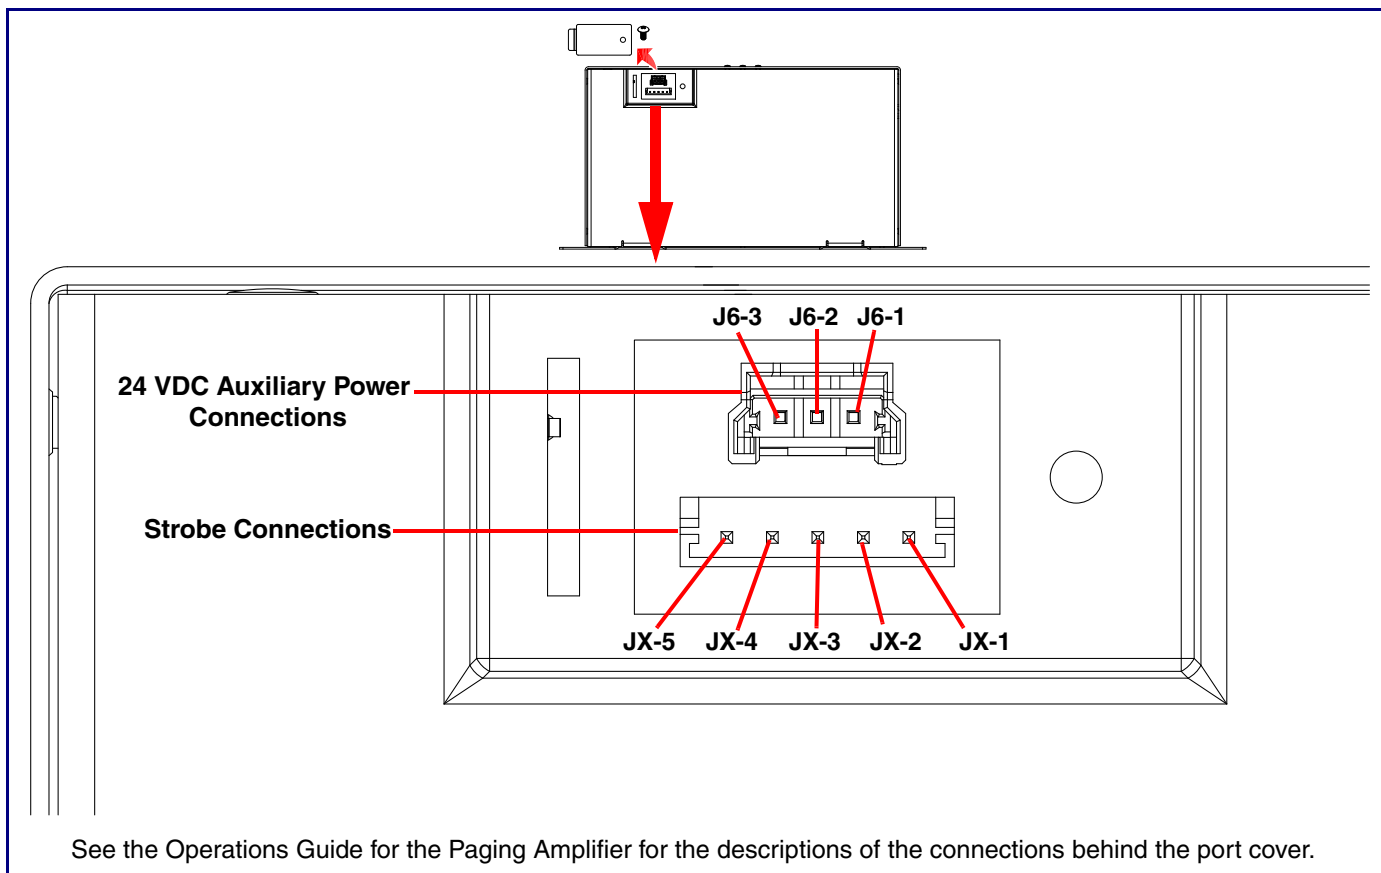

Paging Amplifier Connections

Strobe Connections Behind the Port Cover

Mounting Option

Maximum Recommended Wall Cutout Dimensions