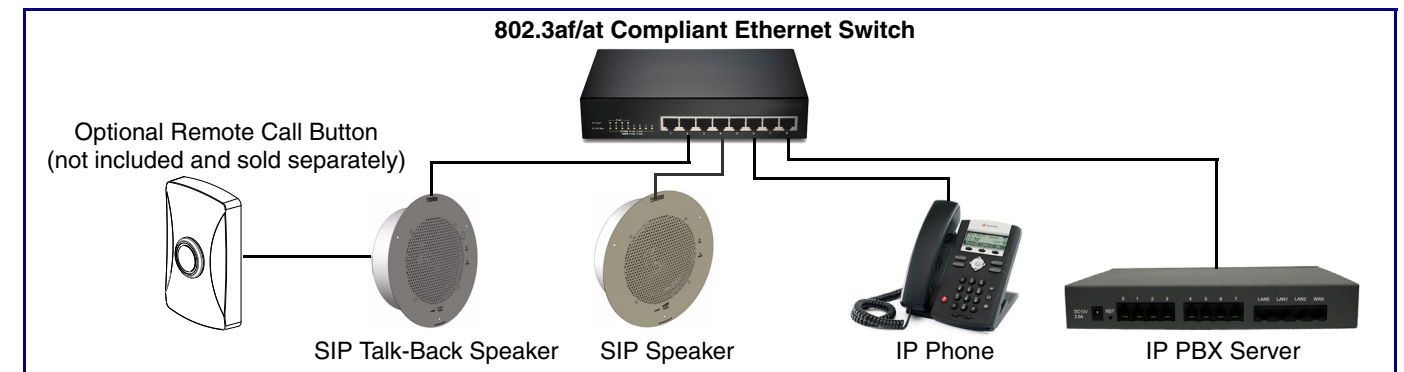

Parameter	Factory Default Setting
IP Addressing	DHCP
IP Address <sup>a</sup>	10.10.10.10
Web Access Username	admin
Web Access Password	admin
Subnet Mask <sup>a</sup>	255.0.0.0
Default Gateway <sup>a</sup>	10.0.0.1

a. Default if there is not a DHCP server present.

Typical System Installation

Getting Started

- Download the *Operations Guide* PDF file, from the **Downloads** tab at the following webpage:  
<https://www.cyberdata.net/products/011397-011398>
- Create a plan for the locations of your SIP Talk-Back Speakers.
- **WARNING:** This product should be installed by a licensed electrician according to all local electrical and building codes.
- **WARNING:** To prevent injury, this apparatus must be securely attached to the floor/wall in accordance with the installation instructions.
- **WARNING:** The PoE connector is intended for intra-building connections only and does not route to the outside plant.
- **WARNING:** This enclosure is not rated for any AC voltages!