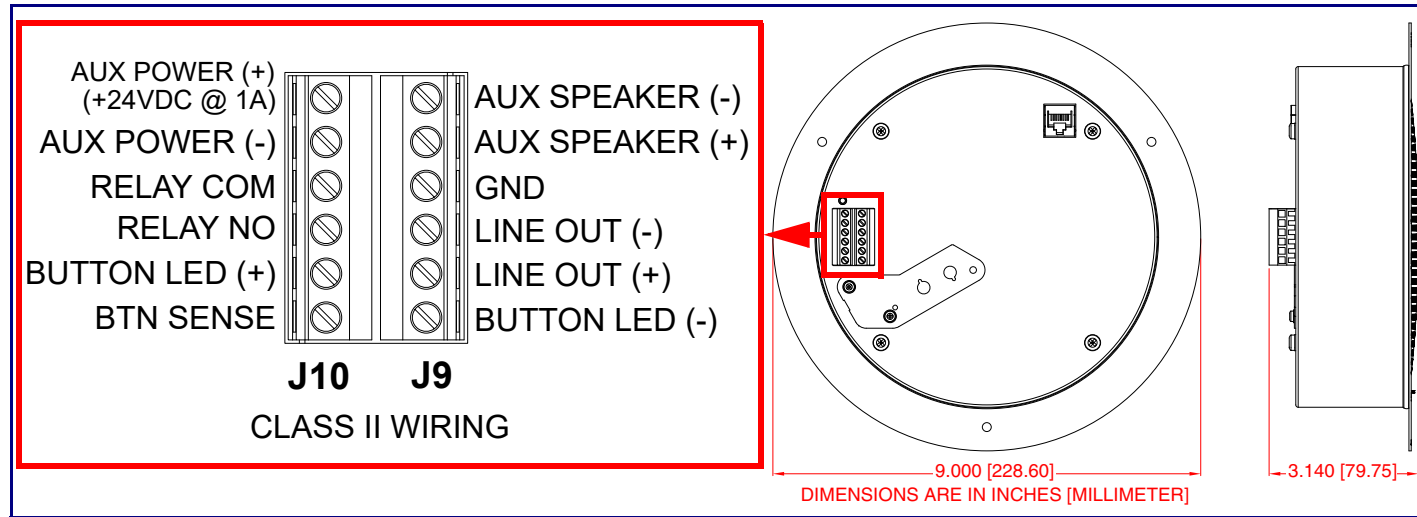

a. Default if there is not a DHCP server present.

Typical System Installation

Getting Started

- Download the *Operations Guide* PDF file, from the **Downloads** tab at the following webpage:  
<https://www.cyberdata.net/products/011397-011398>
- Create a plan for the locations of your SIP Talk-Back Speakers.
- **WARNING:** This product should be installed by a licensed electrician according to all local electrical and building codes.
- **WARNING:** To prevent injury, this apparatus must be securely attached to the floor/wall in accordance with the installation instructions.
- **WARNING:** The PoE connector is intended for intra-building connections only and does not route to the outside plant.
- **WARNING:** This enclosure is not rated for any AC voltages!

## Dimensions and Connections