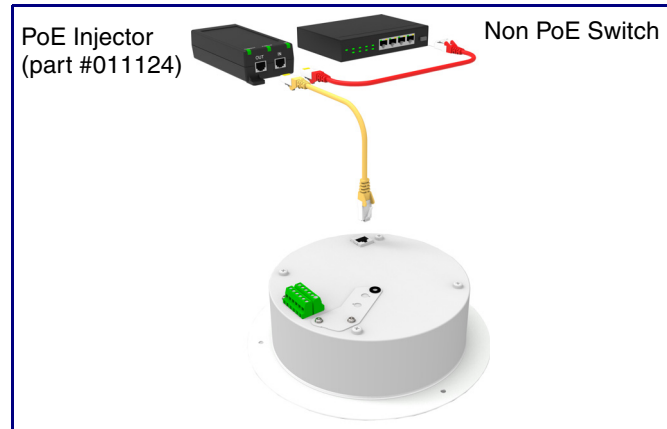

Connecting Power