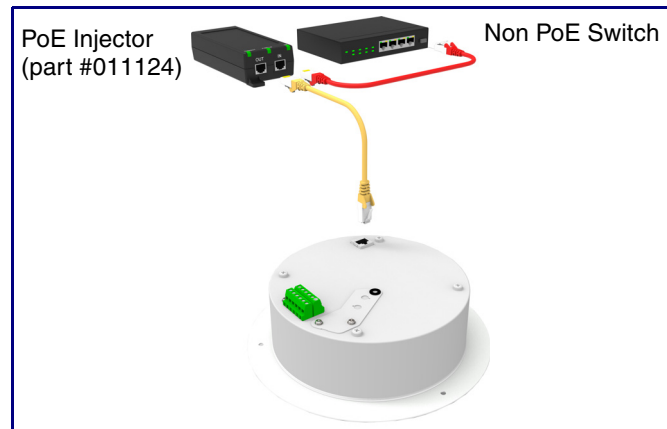

Connecting Power