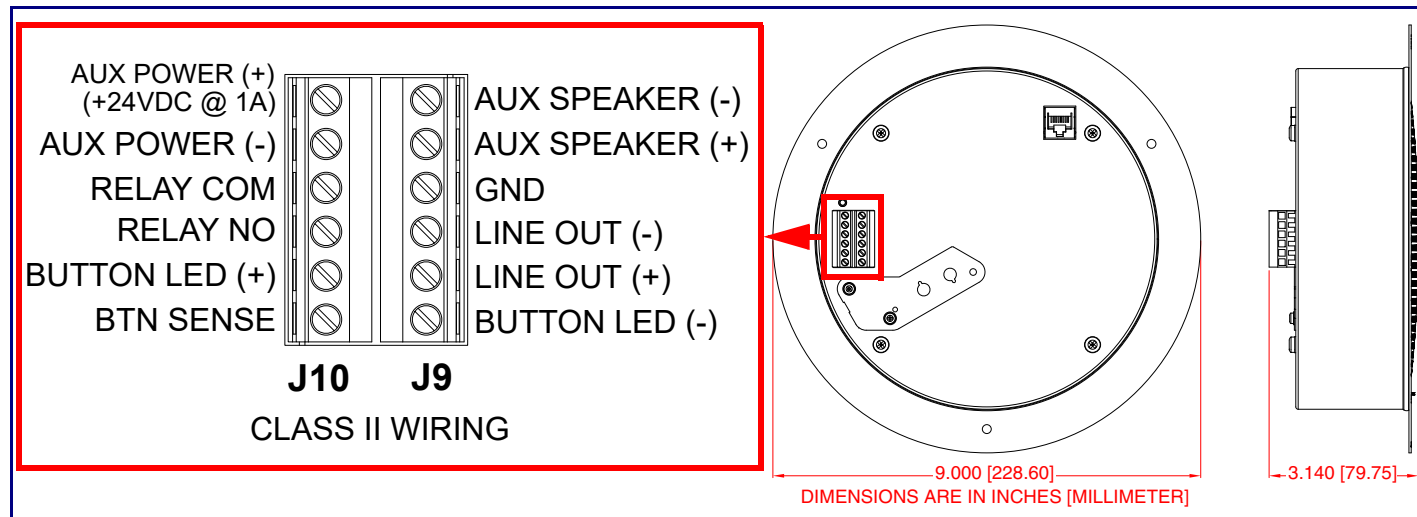

a. Default if there is not a DHCP server present.

Typical System Installation

Getting Started

- Download the *Operations Guide* PDF file, from the **Downloads** tab at the following webpage:  
<https://www.cyberdata.net/products/011397-011398>
- Create a plan for the locations of your SIP Talk-Back Speakers.
- **WARNING:** This product should be installed by a licensed electrician according to all local electrical and building codes.
- **WARNING:** To prevent injury, this apparatus must be securely attached to the floor/wall in accordance with the installation instructions.
- **WARNING:** The PoE connector is intended for intra-building connections only and does not route to the outside plant.
- **WARNING:** This enclosure is not rated for any AC voltages!

## Dimensions and Connections