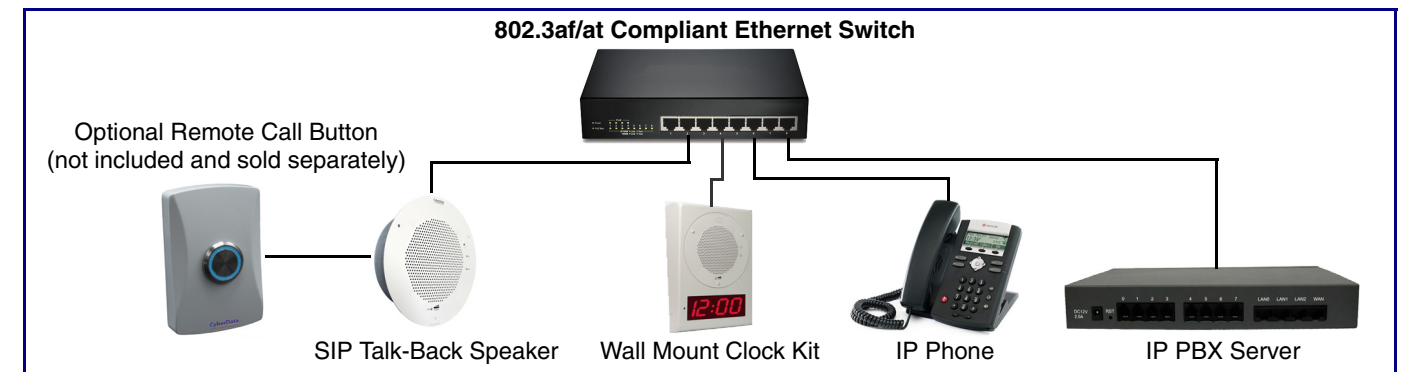

Parameter	Factory Default Setting
IP Addressing	DHCP
IP Address <sup>a</sup>	10.10.10.10
Web Access Username	admin
Web Access Password	admin
Subnet Mask <sup>a</sup>	255.0.0.0
Default Gateway <sup>a</sup>	10.0.0.1

a. Default if there is not a DHCP server present.

Typical System Installation

Getting Started

- Download the *Operations Guide* PDF file, from the **Downloads** tab at the following webpage:  
<https://www.cyberdata.net/products/011397-011398>
- Create a plan for the locations of your SIP Talk-Back Speakers.
- **WARNING:** This product should be installed by a licensed electrician according to all local electrical and building codes.
- **WARNING:** To prevent injury, this apparatus must be securely attached to the floor/wall in accordance with the installation instructions.
- **WARNING:** The PoE connector is intended for intra-building connections only and does not route to the outside plant.
- **WARNING:** This enclosure is not rated for any AC voltages!