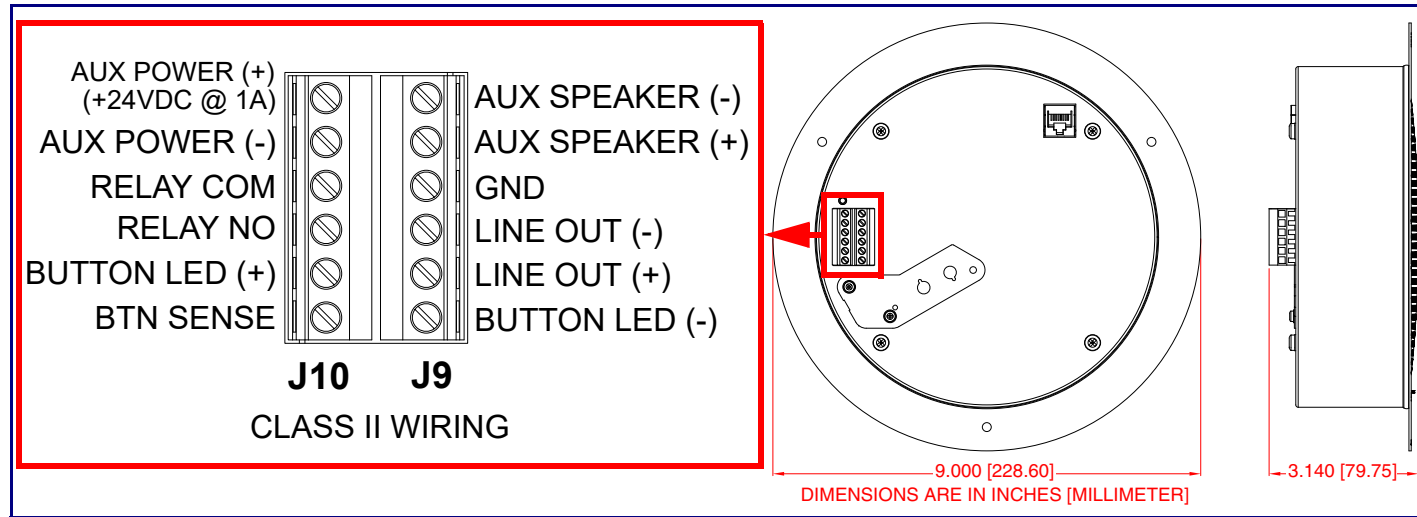

Dimensions and Connections