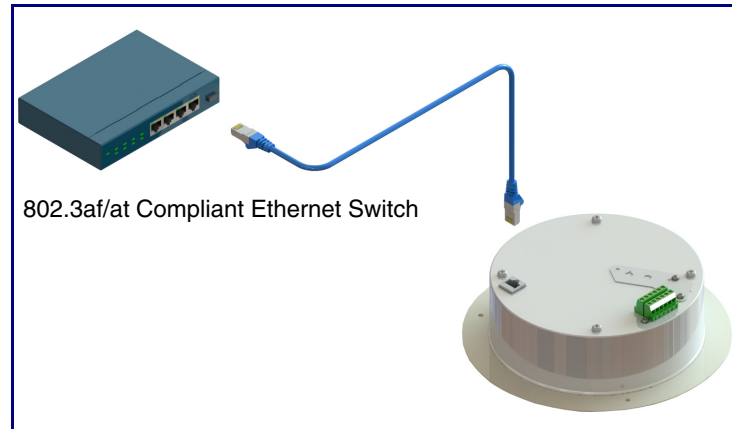

Connecting Power