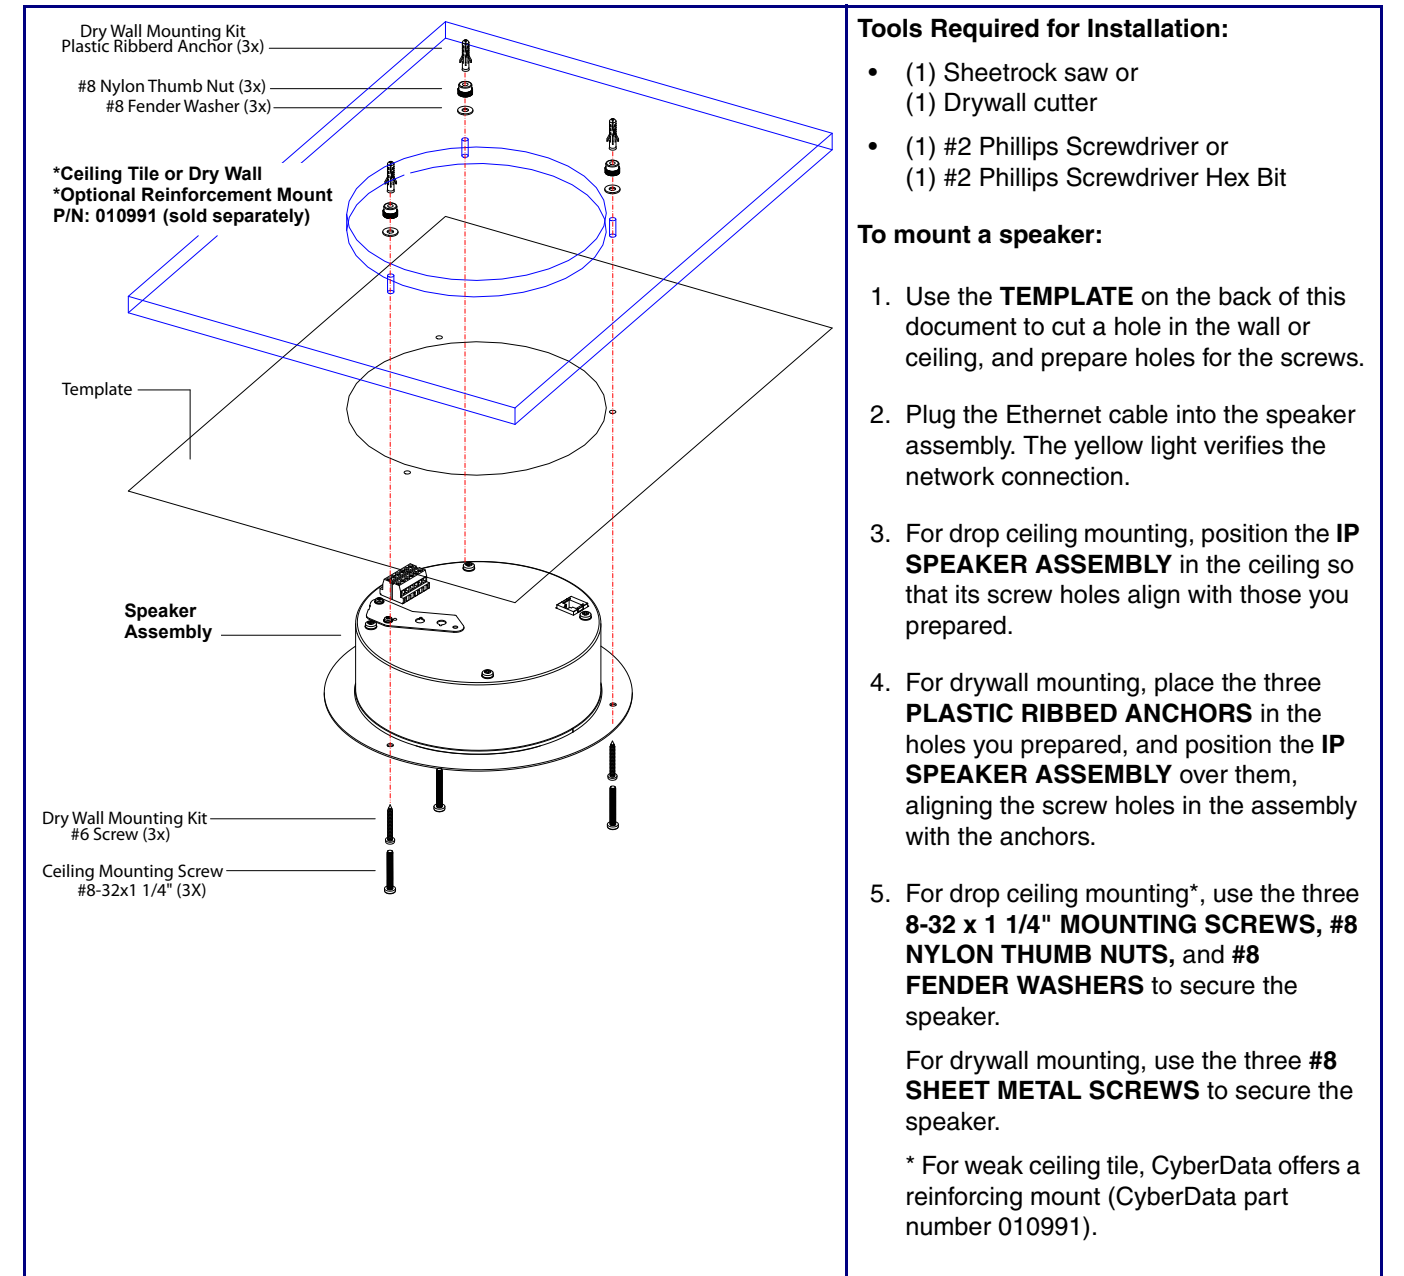

Mounting

Contacting CyberData

Corporate Headquarters

CyberData Corporation
3 Justin Court
Monterey, CA 93940, USA

Phone: 831-373-2601
Fax: 831-373-4193
<http://www.cyberdata.net/>

Sales: (831) 373-2601 ext. 334
Support: 831-373-2601 ext. 333
Support Website: <http://support.cyberdata.net/>
RMA Department: (831) 373-2601 ext. 136
RMA Email: RMA@CyberData.net
RMA Status: <http://support.cyberdata.net/>
Warranty Information: <http://support.cyberdata.net/>