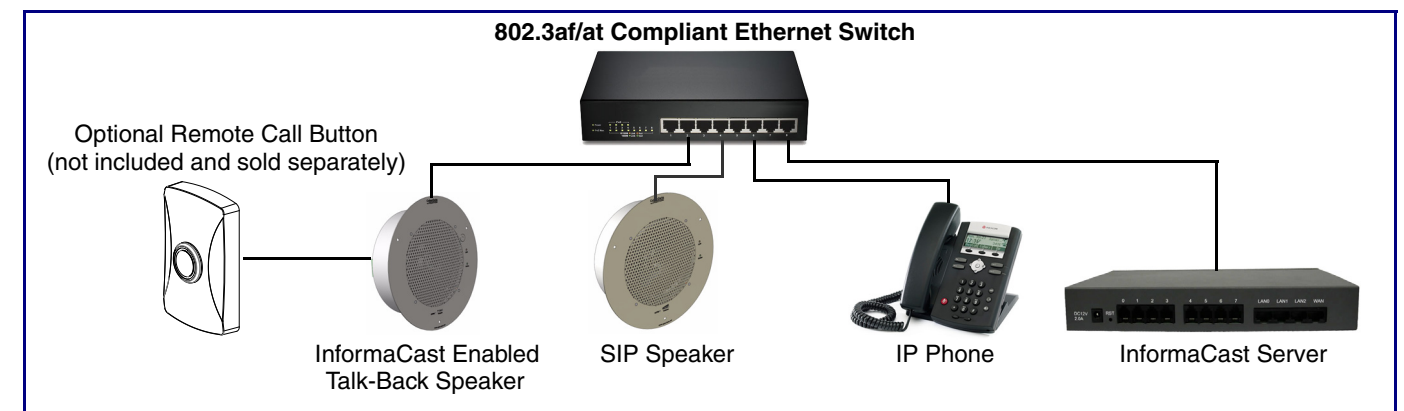

SIP Compliant

011400*

*Replaces the 011183 number.

Parameter	Factory Default Setting
IP Addressing	DHCP
IP Address ^a	10.10.10.10
Web Access Username	admin
Web Access Password	admin
Subnet Mask ^a	255.0.0.0
Default Gateway ^a	10.0.0.1

a. Default if there is not a DHCP server present.

Typical System Installation

Getting Started

- Download the *Operations Guide* PDF file, from the **Downloads** tab at the following webpage:
<https://www.cyberdata.net/products/011399-011400>
- Create a plan for the locations of your InformaCast Enabled Talk-Back Speakers.
- **WARNING:** This product should be installed by a licensed electrician according to all local electrical and building codes.
- **WARNING:** To prevent injury, this apparatus must be securely attached to the floor/wall in accordance with the installation instructions.
- **WARNING:** The PoE connector is intended for intra-building connections only and does not route to the outside plant.
- **WARNING:** This enclosure is not rated for any AC voltages!