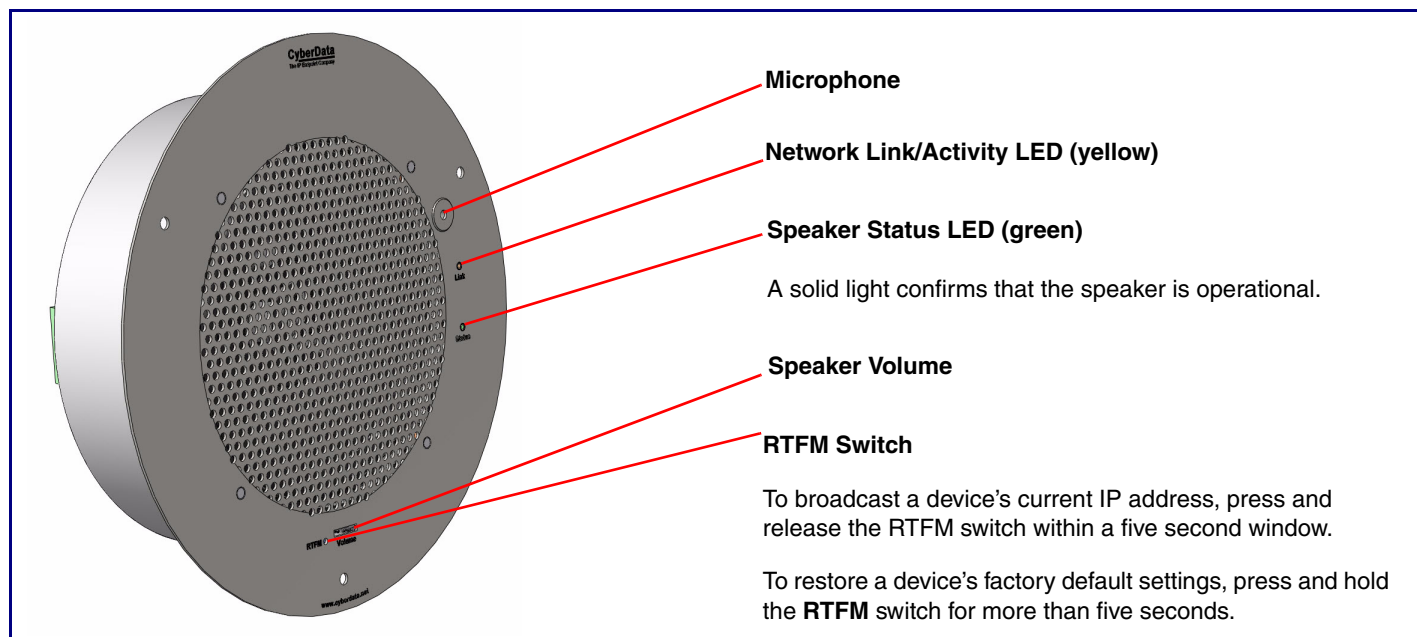

Dimensions and Connections

Connecting Power

Features

Mounting

Contacting CyberData

Corporate Headquarters

CyberData Corporation
3 Justin Court
Monterey, CA 93940, USA

Phone: 831-373-2601
Fax: 831-373-4193
<http://www.cyberdata.net/>

Sales: (831) 373-2601 ext. 334
Support: 831-373-2601 ext. 333
Support Website: <http://support.cyberdata.net/>
RMA Department: (831) 373-2601 ext. 136
RMA Email: RMA@CyberData.net
RMA Status: <http://support.cyberdata.net/>
Warranty Information: <http://support.cyberdata.net/>