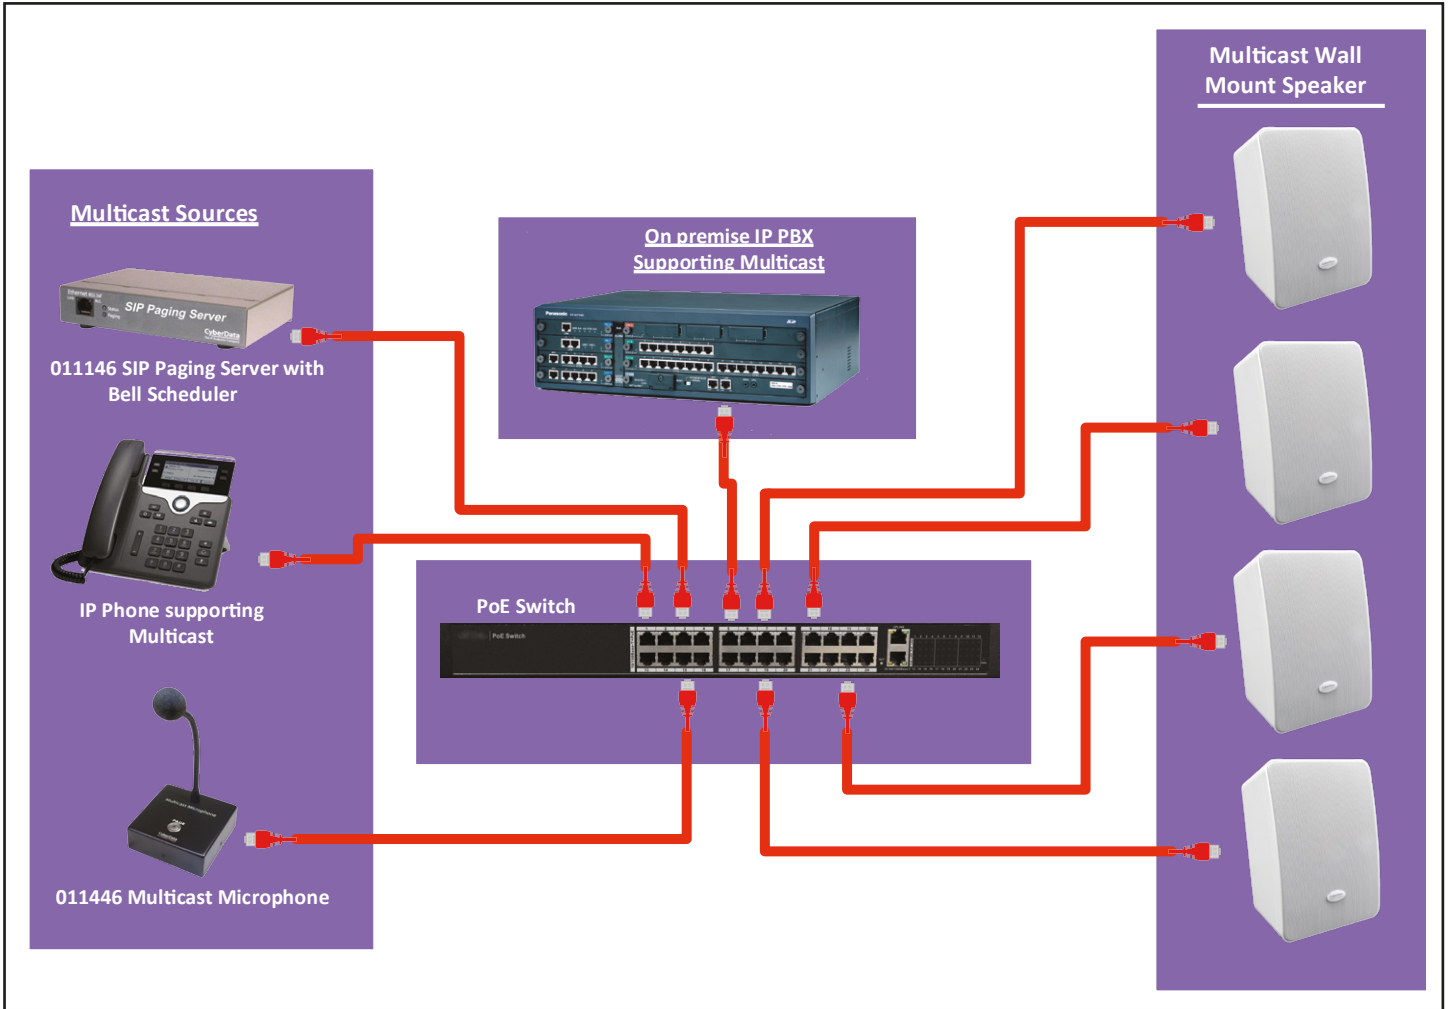

Multicast Wall Mount Speaker

The CyberData Multicast Wall Mount Speaker is an economical Power-over-Ethernet (PoE 802.3af) and Voice-over-IP (VoIP) public address product. It easily connects to your PoE network with a single Ethernet cable connection. The speaker is capable of playing messages from any multicast source like the **CyberData SIP Paging Server with Bell Scheduler (PN#011146)**. The device's streamlined case and included mounting hardware offers an easy installation in almost any environment.

Related Products:

011458 Multicast Ceiling Speaker

011446 Multicast VoIP Microphone

011146 SIP Paging Server with Bell Scheduler

Specifications

Ethernet I/F	10/100 Mbps
Protocol	RTP
Power Input	PoE 802.3af
Audio Output	802.3af - SPL 98 dB @ 1 meter
Payload Types	G.711 a-law, G.711μ-law, G.722 and G.729
Network Security	TLS/SSL 1.2
Operating Range	Temperature: -40° C to 55° C (-40° F to 131° F) Humidity: 5-95%, non-condensing
Storage Temperature	-40° C to 70° C (-40° F to 158° F)
Storage Altitude	Up to 15,000 ft. (4573 m)
Dimensions*	6.42 in. [163 mm] Length 5.39 in. [137 mm] Width 9.18 in. [233 mm] Height
Weight	3.8 lbs [1.72 kg]
Boxed Weight	4.4 lbs [1.96 kg]
Compliance	CE; EMC Directive – Class A EN 55032 & EN 55024, LV Safety Directive – EN 60950-1, RoHS Compliant, FCC; Part 15 Class A, Industry Canada; ICES-3 Class A, IEEE 802.3 Compliant
Warranty	2 Years Limited
Part Number	011487

*Dimensions are measured from the perspective of the product being upright with the front of the product facing you.

Multicast Wall Mount Speaker

Typical IP Speaker Configuration

Dimensions