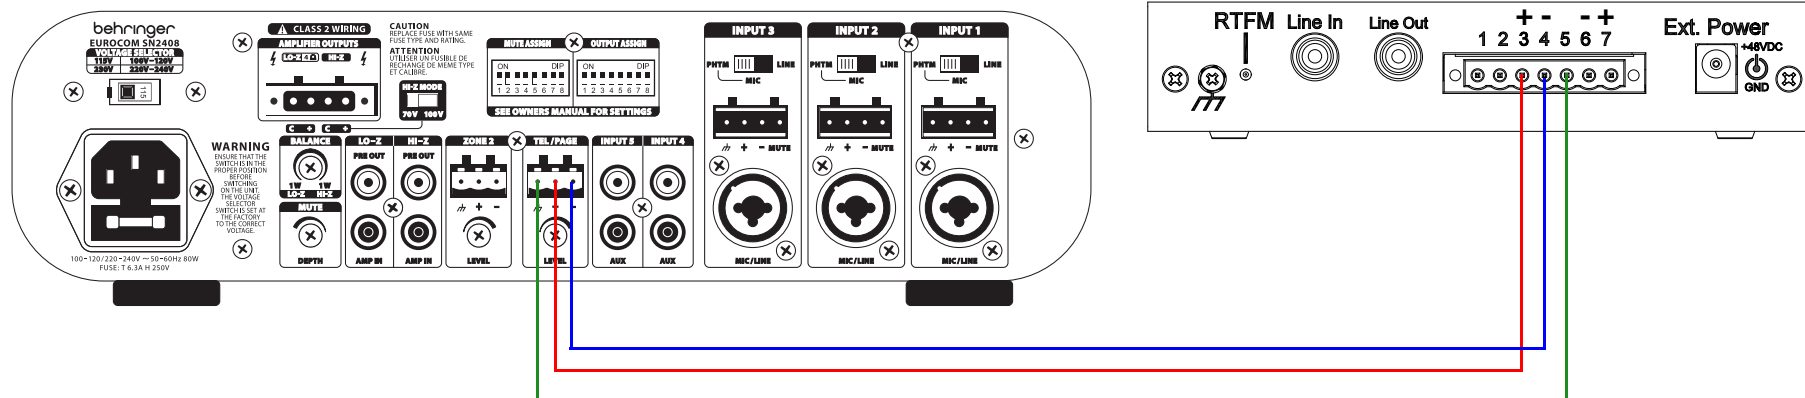

Behringer SN2408 Mixer Amplifier

V3 Paging Server Connections

Notes

Recommend dedicated TEL/PAGE input for 600 Ohm balanced connections.