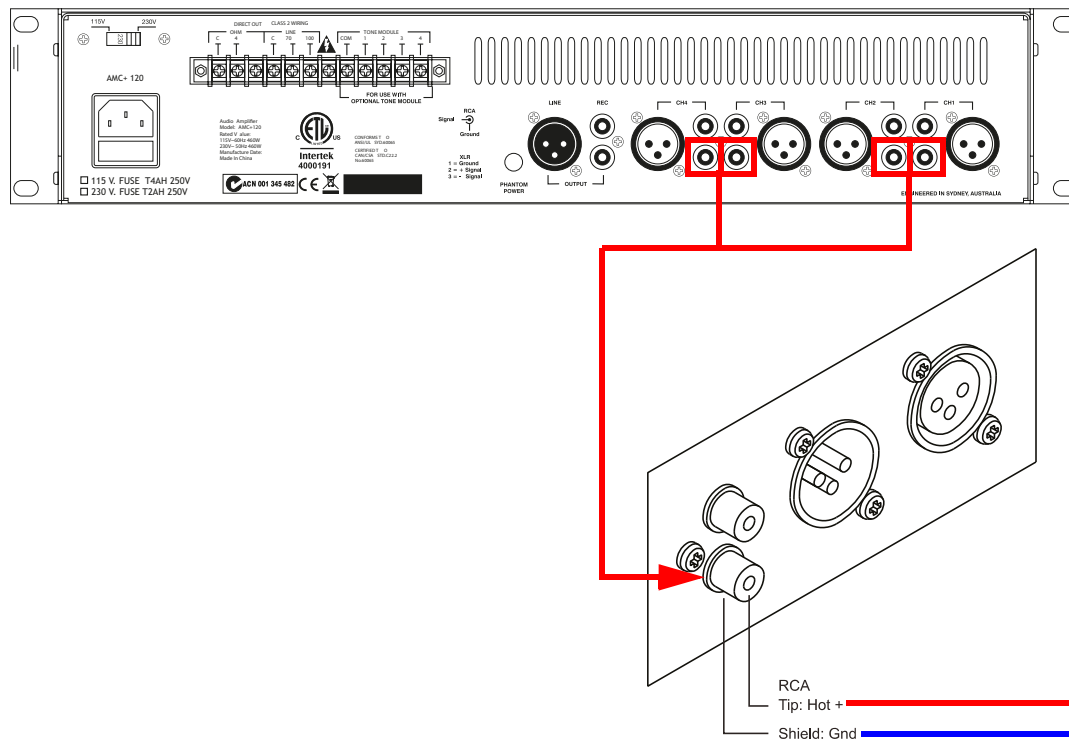

### V2 Paging Amplifier Connections

CLASS II WIRING

**Note:** RCA input sensitivity is 150 mV. CyberData recommends starting with the AMC amp volume on the lowest level and then slowly increasing the volume until you start to hear distortion.