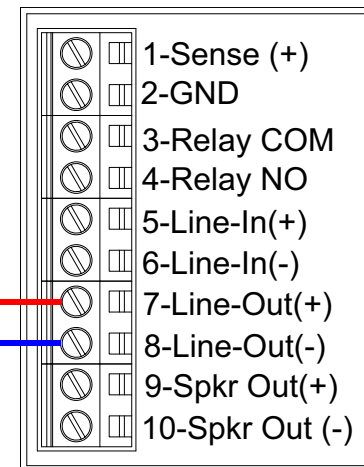

### AMC+ 30, 60, 120, 250 Mixer Amplifier

### V2 Paging Amplifier Connections

CLASS II WIRING

**Note:** RCA input sensitivity is 150 mV. CyberData recommends starting with the AMC amp volume on the lowest level and then slowly increasing the volume until you start to hear distortion.