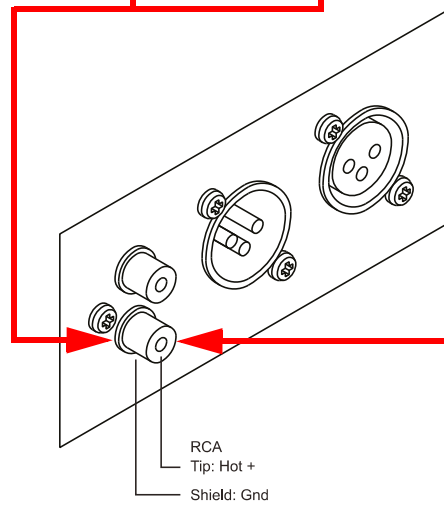

### V3 Paging Server Connections

**Note:** RCA input sensitivity is 150 mV. CyberData recommends starting with the AMC amp volume on the lowest level and then slowly increasing the volume until you start to hear distortion.