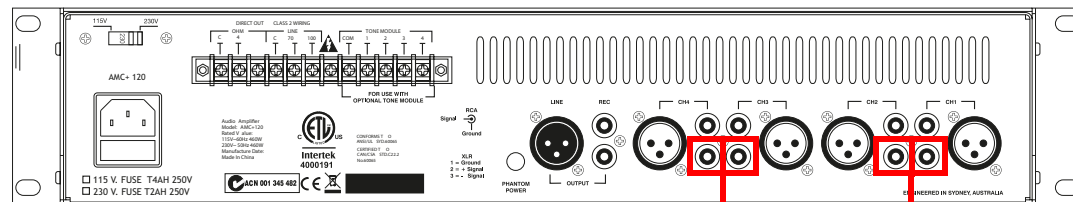

### V3 Paging Server Connections

**Note:** RCA input sensitivity is 150 mV. CyberData recommends starting with the AMC amp volume on the lowest level and then slowly increasing the volume until you start to hear distortion.