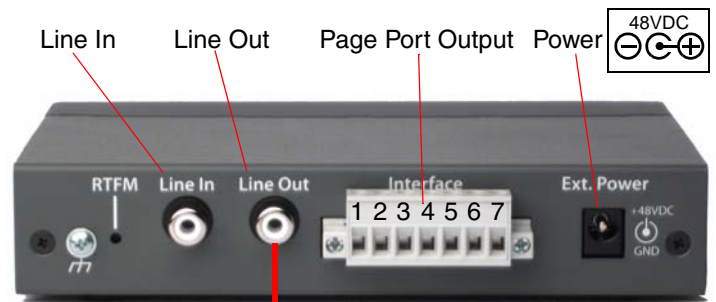

### AMC+ 30, 60, 120, 250 Mixer Amplifier

### V3 Paging Server Connections

**Note:** RCA input sensitivity is 150 mV. CyberData recommends starting with the AMC amp volume on the lowest level and then slowly increasing the volume until you start to hear distortion.