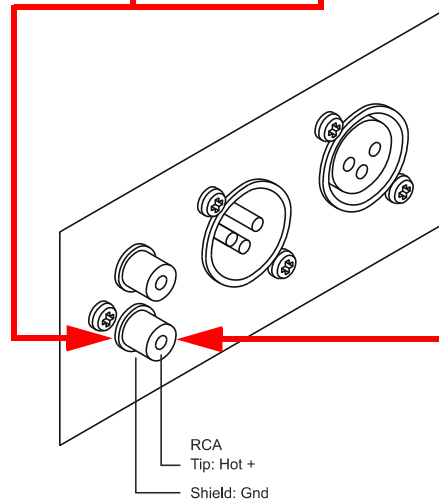

AMC+ 30, 60, 120, 250 Mixer Amplifier

SIP Paging Adapter Connections

Note: RCA input sensitivity is 150 mV. CyberData recommends starting with the AMC amp volume on the lowest level and then slowly increasing the volume until you start to hear distortion.