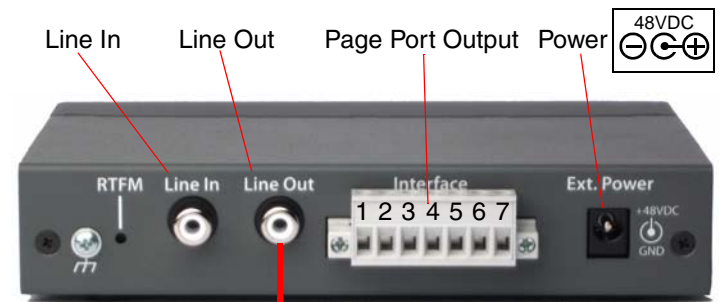

AMC+ 30, 60, 120, 250 Mixer Amplifier

SIP Paging Adapter Connections

Note: RCA input sensitivity is 150 mV. CyberData recommends starting with the AMC amp volume on the lowest level and then slowly increasing the volume until you start to hear distortion.