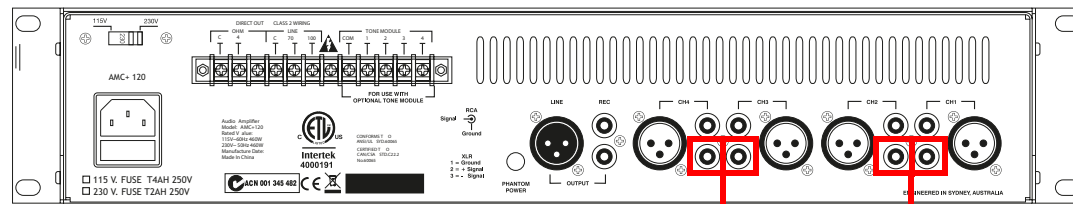

AMC+ 30, 60, 120, 250 Mixer Amplifier

SIP Paging Adapter Connections

Note: RCA input sensitivity is 150 mV. CyberData recommends starting with the AMC amp volume on the lowest level and then slowly increasing the volume until you start to hear distortion.