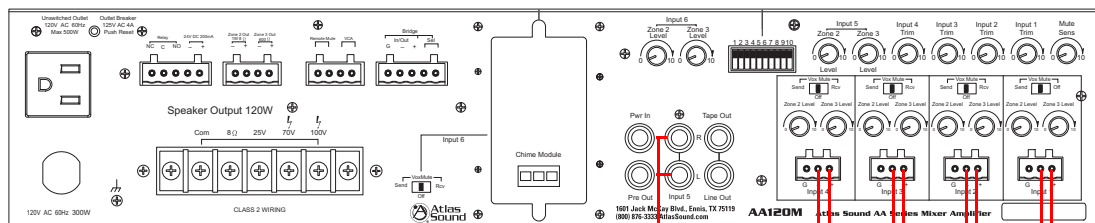

ATLAS AA120M Mixer Amplifier

SIP Paging Adapter Connections

Notes

1. DIP switches for the desired AA120M input should be set to the "Line" position for line level connections.