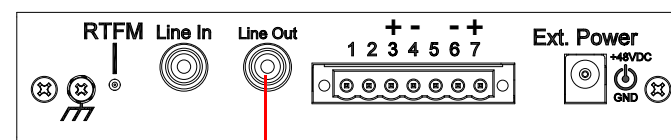

ATLAS AA120M Mixer Amplifier

SIP Paging Adapter Connections

Notes

1. DIP switches for the desired AA120M input should be set to the "Line" position for line level connections.