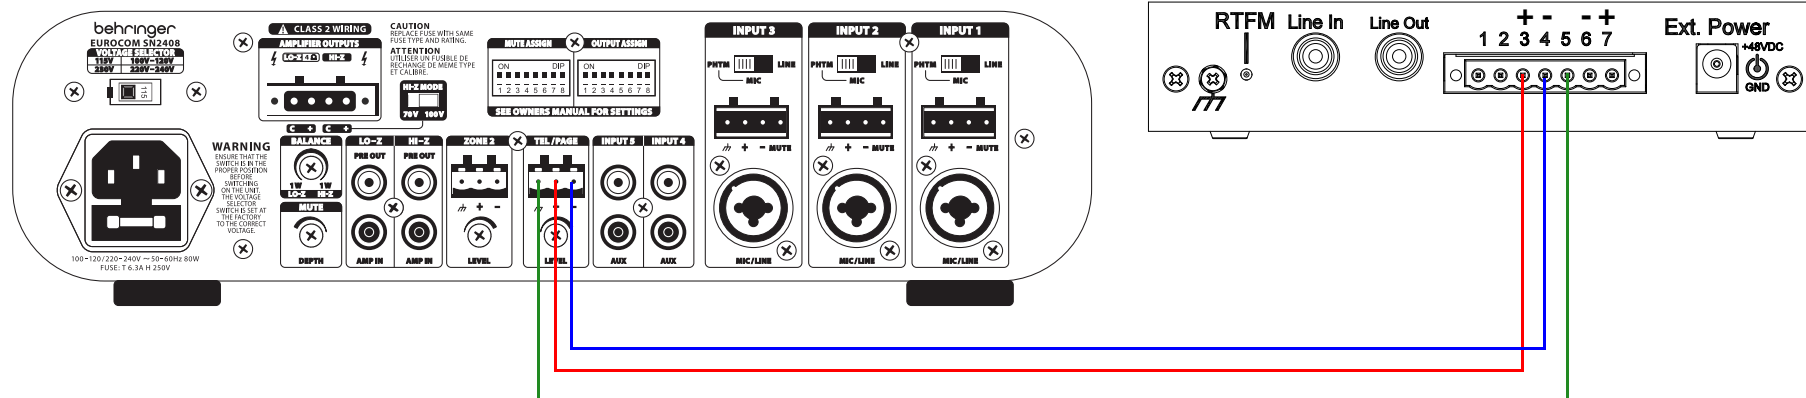

Behringer SN2408 Mixer Amplifier

SIP Paging Adapter Connections

Notes

Recommend dedicated TEL/PAGE input for 600 Ohm balanced connections.