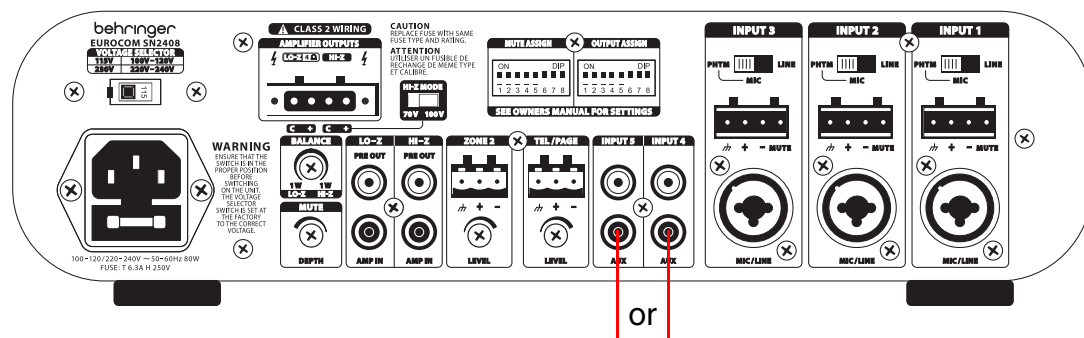

Behringer SN2408 Mixer Amplifier

V2 Paging Amplifier Connections

CLASS II WIRING

Notes

1. Recommend AUX inputs 4 or 5 for unbalanced line-level RCA connections, internally summed to mono.