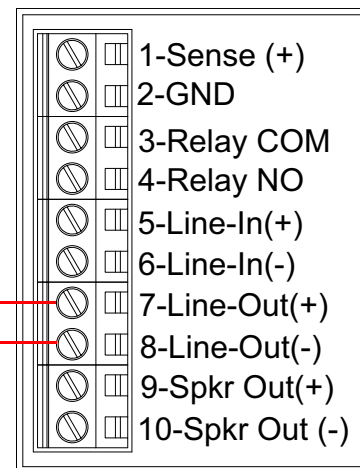

Behringer SN2408 Mixer Amplifier

V2 Paging Amplifier Connections

CLASS II WIRING

Notes

1. Recommend AUX inputs 4 or 5 for unbalanced line-level RCA connections, internally summed to mono.