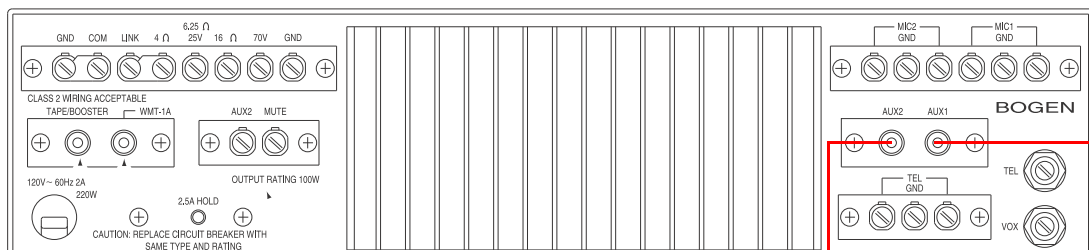

Bogen C10, C35, C60, C100 Amplifier

Models C35/60

Model C100

V3 Zone Controller Connections

Keep as short as possible

Notes

CyberData V3 Zone Controller's RCA line-level audio output ports connect to either AUX1 or AUX2 inputs for RCA unbalanced inputs on the Bogen C-Series Amplifier