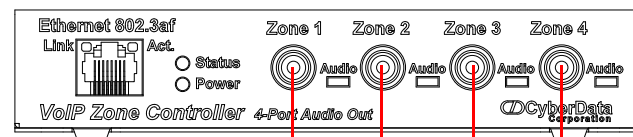

Bogen C10, C35, C60, C100 Amplifier

Models C35/60

Model C100

V3 Zone Controller Connections

Keep as short as possible

Notes

CyberData V3 Zone Controller's RCA line-level audio output ports connect to either AUX1 or AUX2 inputs for RCA unbalanced inputs on the Bogen C-Series Amplifier