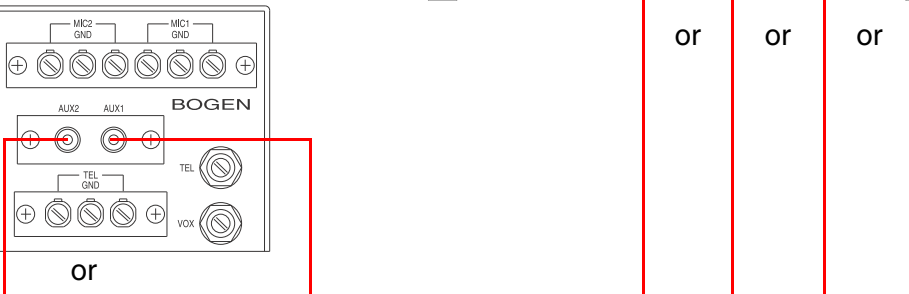

Bogen C10, C35, C60, C100 Amplifier

Models C35/60

Model C100

V3 Zone Controller Connections

Keep as short as possible

Notes

CyberData V3 Zone Controller's RCA line-level audio output ports connect to either AUX1 or AUX2 inputs for RCA unbalanced inputs on the Bogen C-Series Amplifier