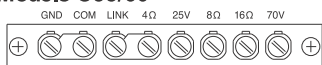

Bogen C10, C35, C60, C100 Amplifier

Models C35/60

Model C100

V3 Zone Controller Connections

Keep as short as possible

Notes

CyberData V3 Zone Controller's RCA line-level audio output ports connect to either AUX1 or AUX2 inputs for RCA unbalanced inputs on the Bogen C-Series Amplifier