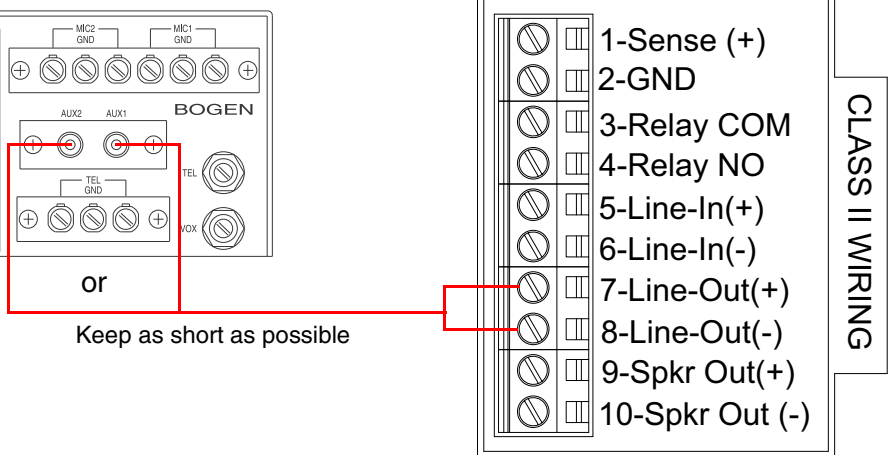

Bogen C10, C35, C60, C100 Amplifier

V2 Paging Amplifier Connections

Models C35/60

Model C100

- 1-Sense (+)
- 2-GND
- 3-Relay COM
- 4-Relay NO
- 5-Line-In(+)
- 6-Line-In(-)
- 7-Line-Out(+)
- 8-Line-Out(-)
- 9-Spkr Out(+)
- 10-Spkr Out (-)

CLASS II WIRING

Notes

CyberData V2 Paging Amplifier's RCA line-level output connects to either AUX1 or AUX2 inputs for RCA unbalanced inputs on the Bogen C-Series Amplifier