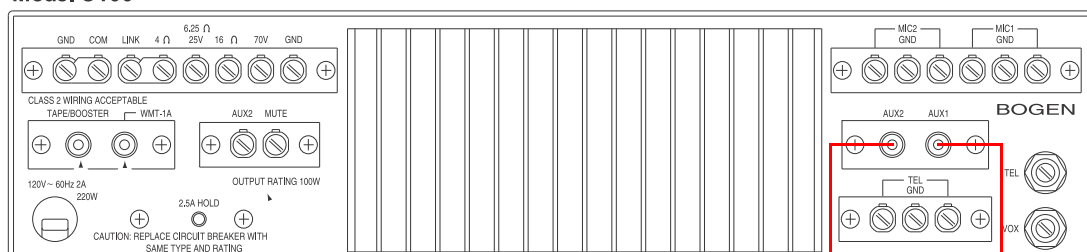

Bogen C10, C35, C60, C100 Amplifier

V2 Paging Amplifier Connections

Models C35/60

Model C100

- 1-Sense (+)
- 2-GND
- 3-Relay COM
- 4-Relay NO
- 5-Line-In(+)
- 6-Line-In(-)
- 7-Line-Out(+)
- 8-Line-Out(-)
- 9-Spkr Out(+)
- 10-Spkr Out (-)

CLASS II WIRING

Notes

CyberData V2 Paging Amplifier's RCA line-level output connects to either AUX1 or AUX2 inputs for RCA unbalanced inputs on the Bogen C-Series Amplifier