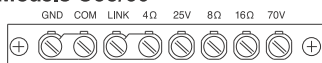

Bogen C10, C35, C60, C100 Amplifier

V2 Paging Amplifier Connections

Models C35/60