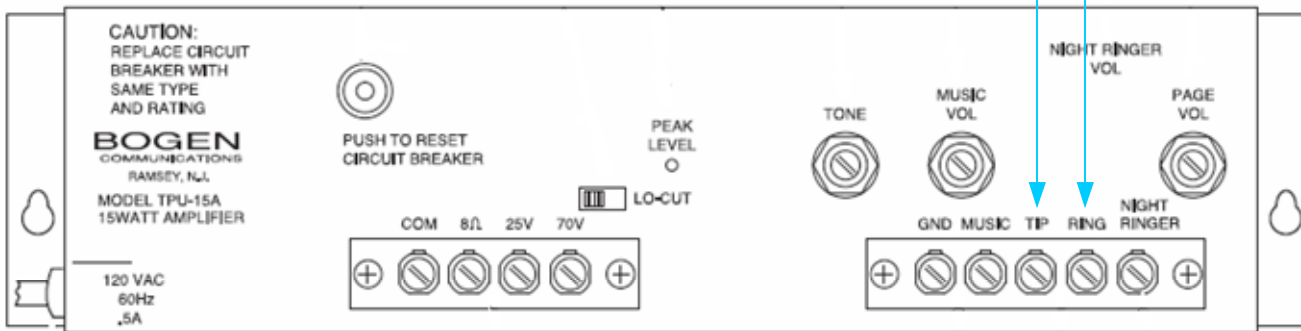

Connection to a Bogen TPU-x paging amp

PoE Network IN

SIP EndPoint

CyberData Paging Gateway

RJ-11 female (shielded)

Pin	Name
1	Not connected
2	Tip
3	Ring
4	Not connected

Consult Bogen TAM-B manual for the correct switch setting and Station Port mode instructions