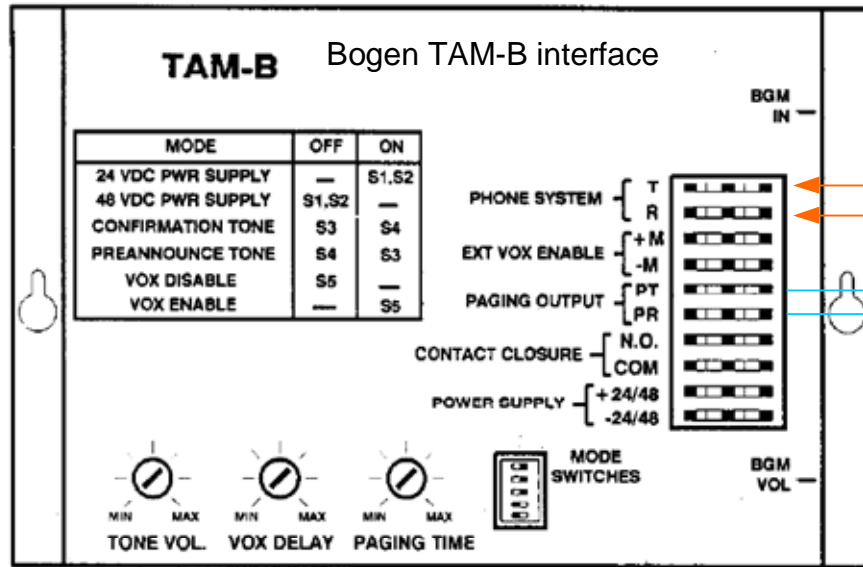

Connection to a Bogen TPU-x paging amp

PoE Network IN

SIP EndPoint

CyberData Paging Gateway

RJ-11 female (shielded)

Pin	Name
1	Not connected
2	Tip
3	Ring
4	Not connected

Consult Bogen TAM-B manual for the correct switch setting and Station Port mode instructions