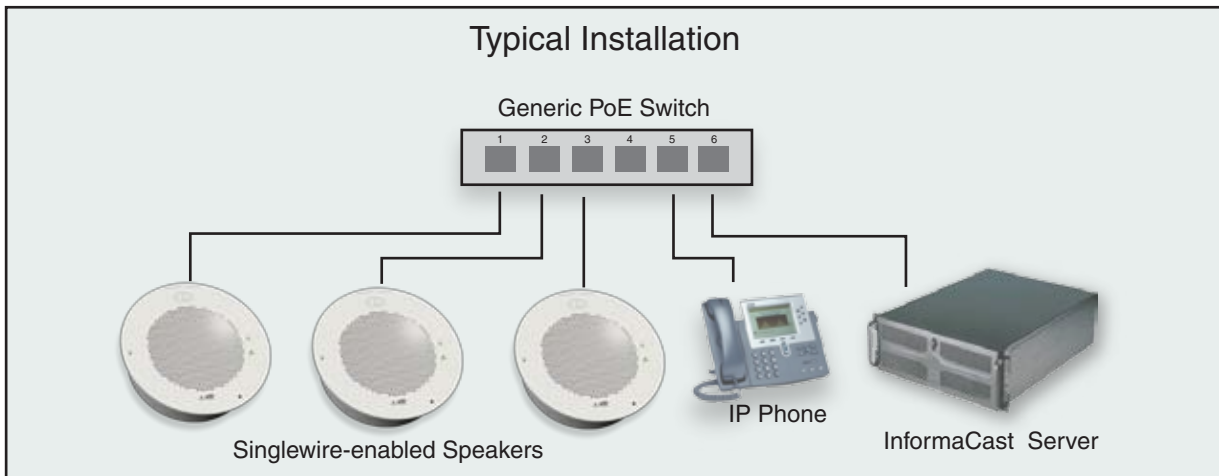

Singlewire Informacast/Berbee-enabled VoIP V2 Ceiling Speaker

The Singlewire-enabled VoIP V2 Ceiling Speaker is for use with Singlewire's paging and emergency notification software InformaCast® or InformaCast CK.

Dimensions 9" x 2.4"

Boxed Weight 4.0 lbs

Warranty 2 years limited

Part Number

011102*, Standard Color, RAL 9002, Gray White

011103, Optional Color, RAL 9003, Signal White

*This number replaces the 011065 Speaker number.

VoIP V2 Ceiling Speaker

Singlewire-enabled Speaker with Extra Speaker Connection

Mounting