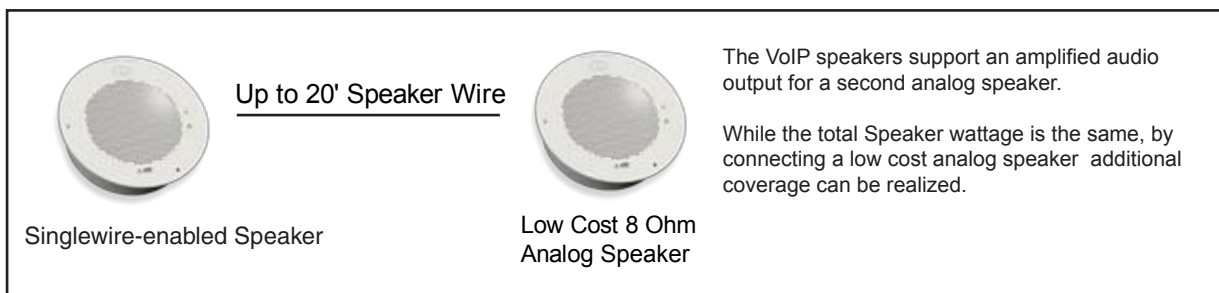

Singlewire Informacast/Berbee-enabled VoIP V2 Ceiling Speaker

The Singlewire-enabled VoIP V2 Ceiling Speaker is for use with Singlewire's paging and emergency notification software InformaCast® or InformaCast CK.

Dimensions 9" x 2.4"

Boxed Weight 4.0 lbs

Warranty 2 years limited

Part Number

011102*, Standard Color, RAL 9002, Gray White

011103, Optional Color, RAL 9003, Signal White

*This number replaces the 011065 Speaker number.

VoIP V2 Ceiling Speaker

Singlewire-enabled Speaker with Extra Speaker Connection

Mounting