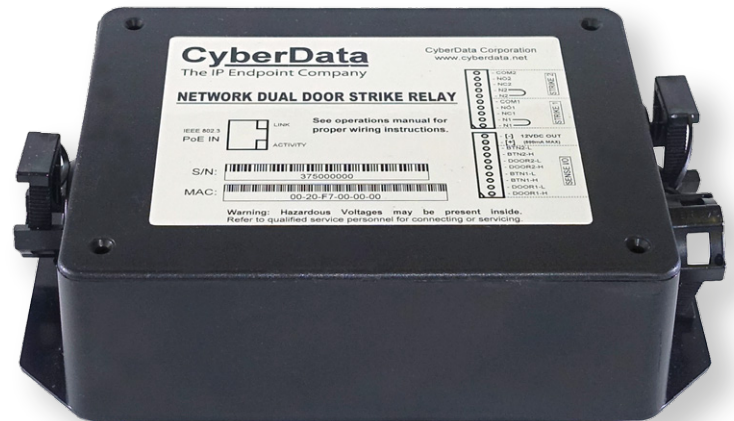

Network Dual Door Strike Relay

As part of a network-managed security infrastructure, the CyberData Network Dual Door Strike Relay allows monitoring and control of two doors when used in a "mantrap" or "airlock" configuration. Power for the strikes can be from the internal 12V @ 500 mA supply or from an external source.

The CyberData Network Dual Door Strike Relay provides an encrypted communication method for secure access. All events are logged with a battery-backed up time stamp and can be sent to a network host.

Applications include electronic door strikes and other high current machine control.

This product directly interfaces to the CyberData line of SIP enabled and InformaCast enabled products and also provides an API for third party applications needing to integrate single or dual door locks as well as high current switching and monitoring.

- Dual 12A relays
- NO/NC contacts
- 12V @ 500 mA for direct powered strikes
- Opto-isolated sense inputs
- Wall mounting
- Cable strain relief
- Device status LED

Specifications

Ethernet I/F	10/100 Mbps
Power Input	802.3at PoE
Relay Voltage/Current	12A@250VAC/ 12A@24VDC
Operating Range	Temperature: -40° C to 55° C (-40° F to 131° F) Humidity: 5-95%, non-condensing
Storage Temperature	Temperature: -40° C to 70° C (-40° F to 158° F)
Storage Altitude	Up to 15,000 ft. (4573 m)
Dimensions*	6.586 inches [167.3 millimeter] Length 4.338 inches [110.3 millimeter] Width 2.600 inches [66 millimeter] Height
Weight	0.5 lbs [.23 kg]
Boxed Weight	1.0 lbs [.45 kg]
Compliance	RoHS
Warranty	2 Years Limited
Part Number	011375