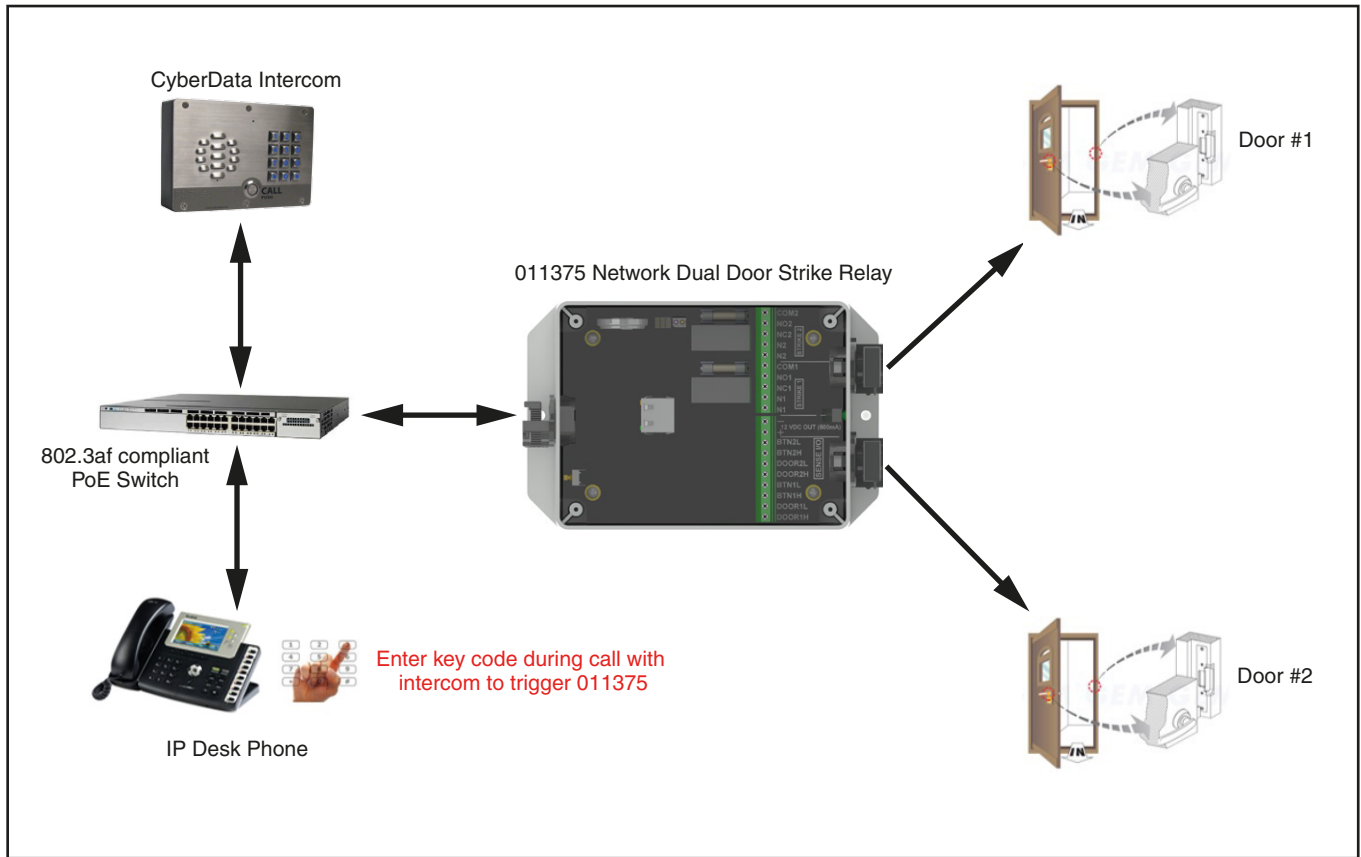

Network Dual Door Strike Relay

As part of a network-managed security infrastructure, the CyberData Network Dual Door Strike Relay allows monitoring and control of two doors when used in a "mantrap" or "airlock" configuration. Power for the strikes can be from the internal 12V @ 500 mA supply or from an external source.

The CyberData Network Dual Door Strike Relay provides an encrypted communication method for secure access. All events are logged with a battery-backed up time stamp and can be sent to a network host.

Applications include electronic door strikes and other high current machine control.

This product directly interfaces to the CyberData line of SIP enabled and InformaCast enabled products and also provides an API for third party applications needing to integrate single or dual door locks as well as high current switching and monitoring.

*Dimensions are measured from the perspective of the product being upright with the front of the product facing you.

Network Dual Door Strike Relay

Typical Installation

Wiring

Network Dual Door Strike Relay