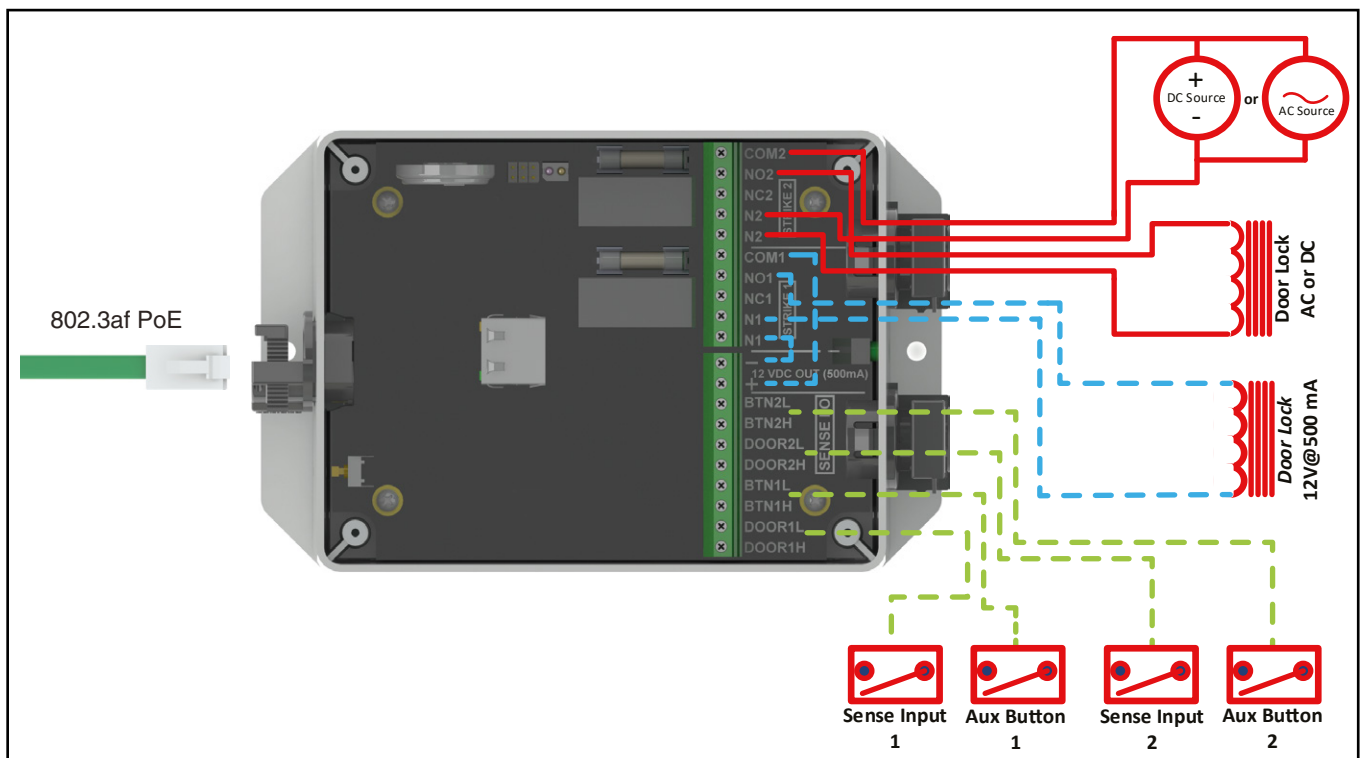

Network Dual Door Strike Relay

As part of a network-managed security infrastructure, the CyberData Network Dual Door Strike Relay allows monitoring and control of two doors when used in a "mantrap" or "airlock" configuration. Power for the strikes can be from the internal 12V @ 500 mA supply or from an external source.

The CyberData Network Dual Door Strike Relay provides an encrypted communication method for secure access. All events are logged with a battery-backed up time stamp and can be sent to a network host.

Applications include electronic door strikes and other high current machine control.

- Dual 12A relays
- NO/NC contacts
- 12V @ 500 mA for direct powered strikes
- Opto-isolated sense inputs
- Wall mounting
- Cable strain relief
- Device status LED

Specifications

Ethernet I/F	10/100 Mbps
Power Input	802.3at PoE
Relay Voltage/Current	12A@250VAC/ 12A@24VDC
Operating Range	Temperature: -40° C to 55° C (-40° F to 131° F) Humidity: 5-95%, non-condensing
Storage Temperature	Temperature: -40° C to 70° C (-40° F to 158° F)
Storage Altitude	Up to 15,000 ft. (4573 m)
Dimensions*	6.586 inches [167.3 millimeter] Length 4.338 inches [110.3 millimeter] Width 2.600 inches [66 millimeter] Height
Weight	0.5 lbs [.23 kg]
Boxed Weight	1.0 lbs [.45 kg]
Compliance	RoHS
Warranty	2 Years Limited
Part Number	011375

*Dimensions are measured from the perspective of the product being upright with the front of the product facing you.

Network Dual Door Strike Relay

Typical Installation

Wiring

Network Dual Door Strike Relay