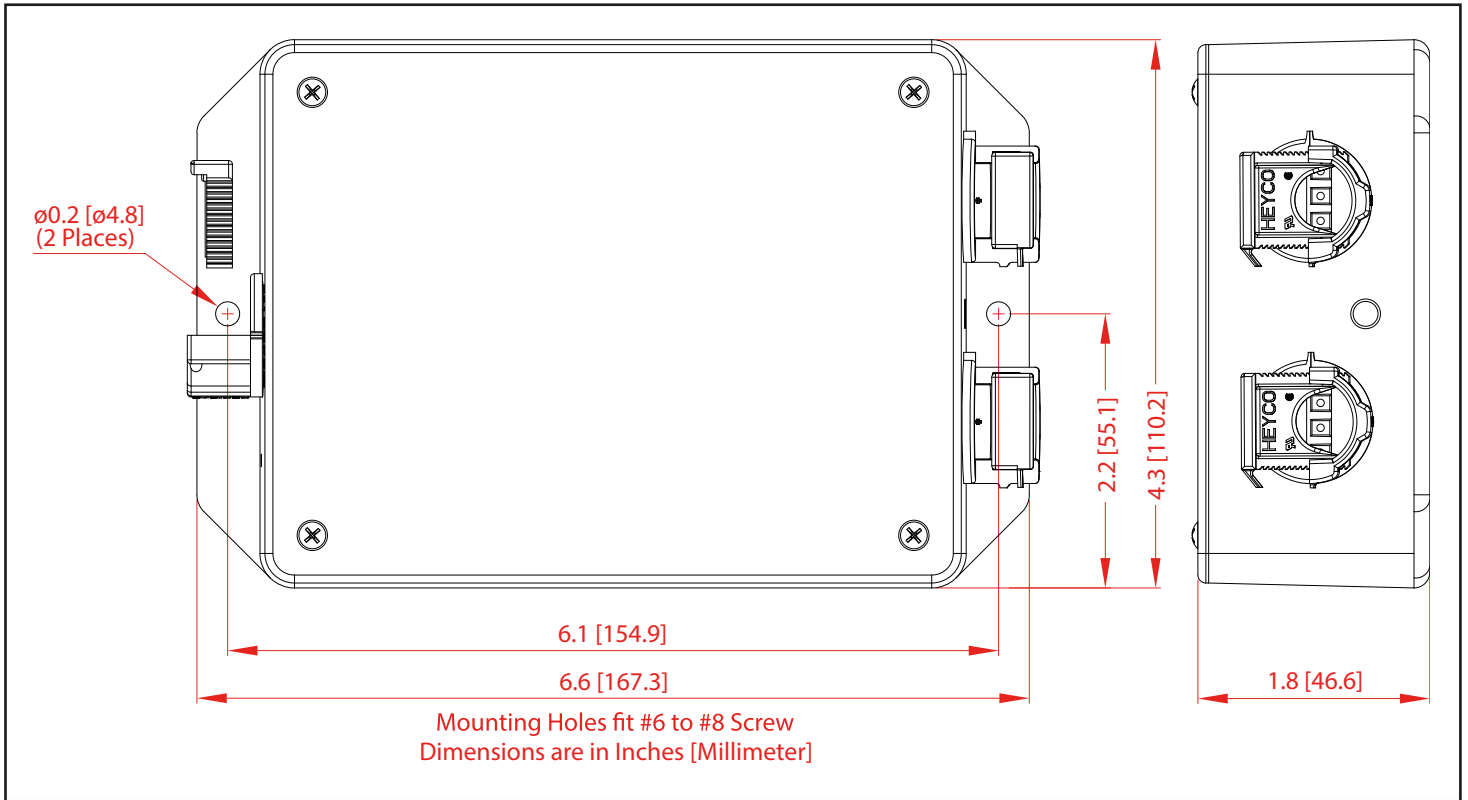

Network Dual Door Strike Relay

Dimensions

Related Products: