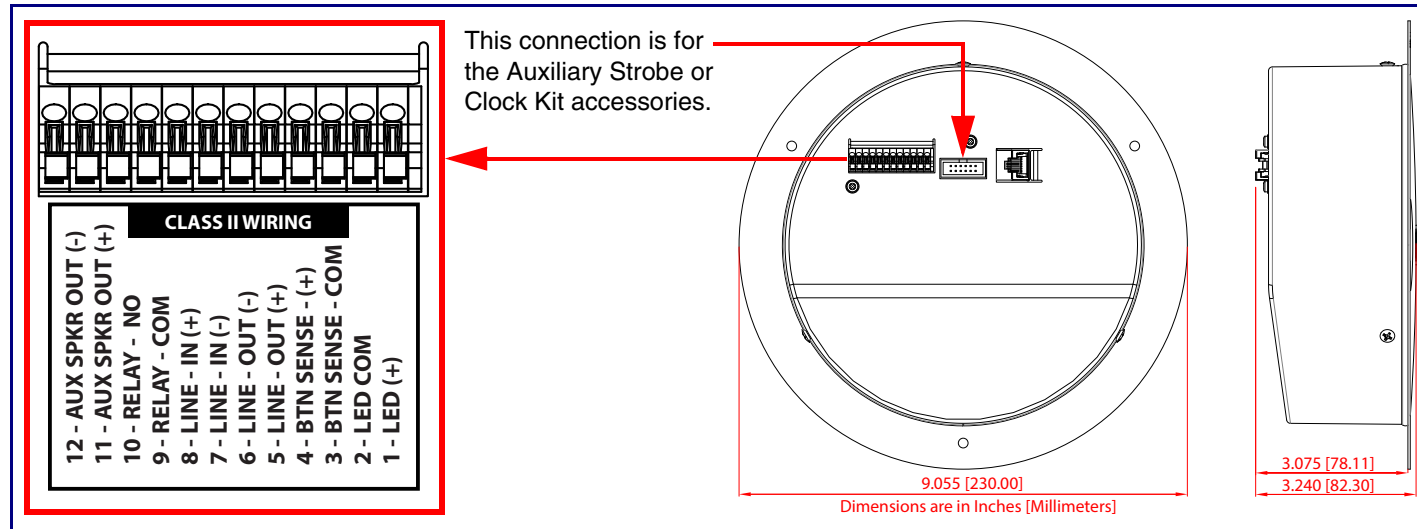

Typical System Installation

Getting Started

- Download the *Operations Guide* PDF file, from the following webpage:
<https://www.cyberdata.net/products/011394>
- Create a plan for the locations of your SIP Speakers.
- **WARNING:** This product should be installed by a licensed electrician according to all local electrical and building codes.
- **WARNING:** To prevent injury, this apparatus must be securely attached to the floor/wall in accordance with the installation instructions.
- **WARNING:** The PoE connector is intended for intra-building connections only and does not route to the outside plant.
- **WARNING:** This enclosure is not rated for any AC voltages!

Parts

Dimensions and Connections

Connecting Power

Features

Mounting

Contacting CyberData