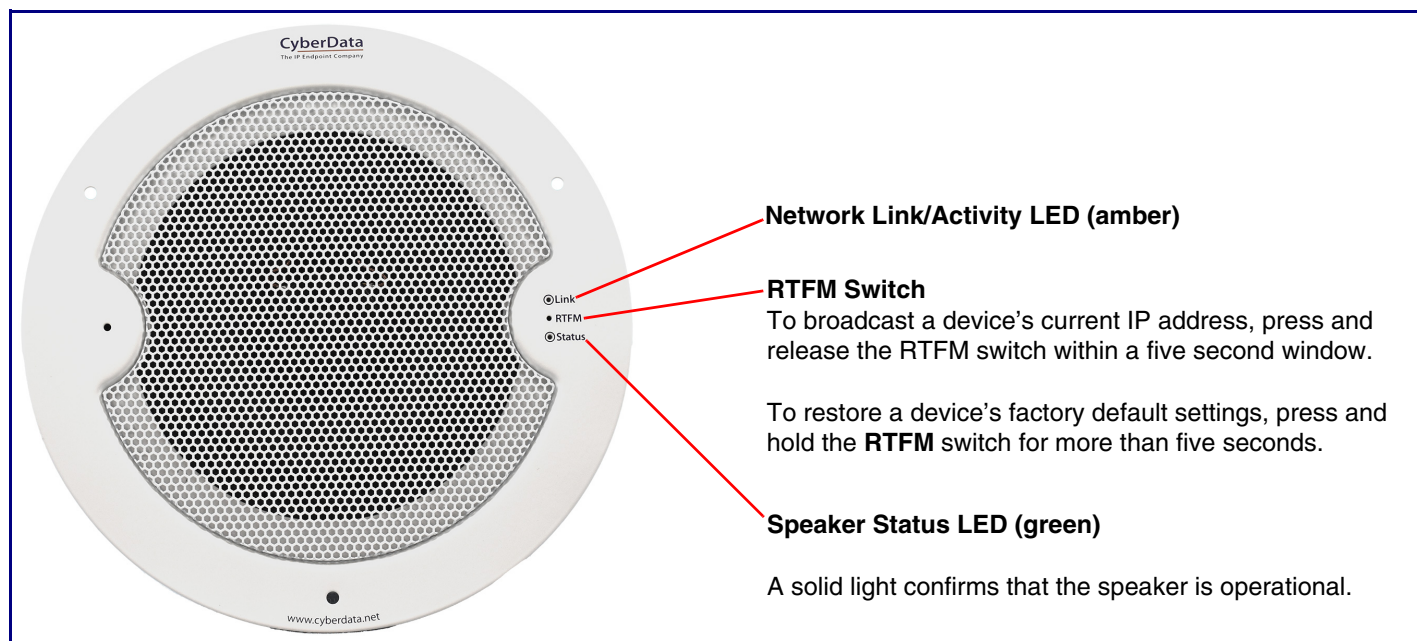

Typical System Installation

Getting Started

- Download the *Operations Guide* PDF file, from the following webpage:
<https://www.cyberdata.net/products/011394>
- Create a plan for the locations of your SIP Speakers.
- **WARNING:** This product should be installed by a licensed electrician according to all local electrical and building codes.
- **WARNING:** To prevent injury, this apparatus must be securely attached to the floor/wall in accordance with the installation instructions.
- **WARNING:** The PoE connector is intended for intra-building connections only and does not route to the outside plant.
- **WARNING:** This enclosure is not rated for any AC voltages!

Parts

Dimensions and Connections

Connecting Power

Features

Mounting

Contacting CyberData