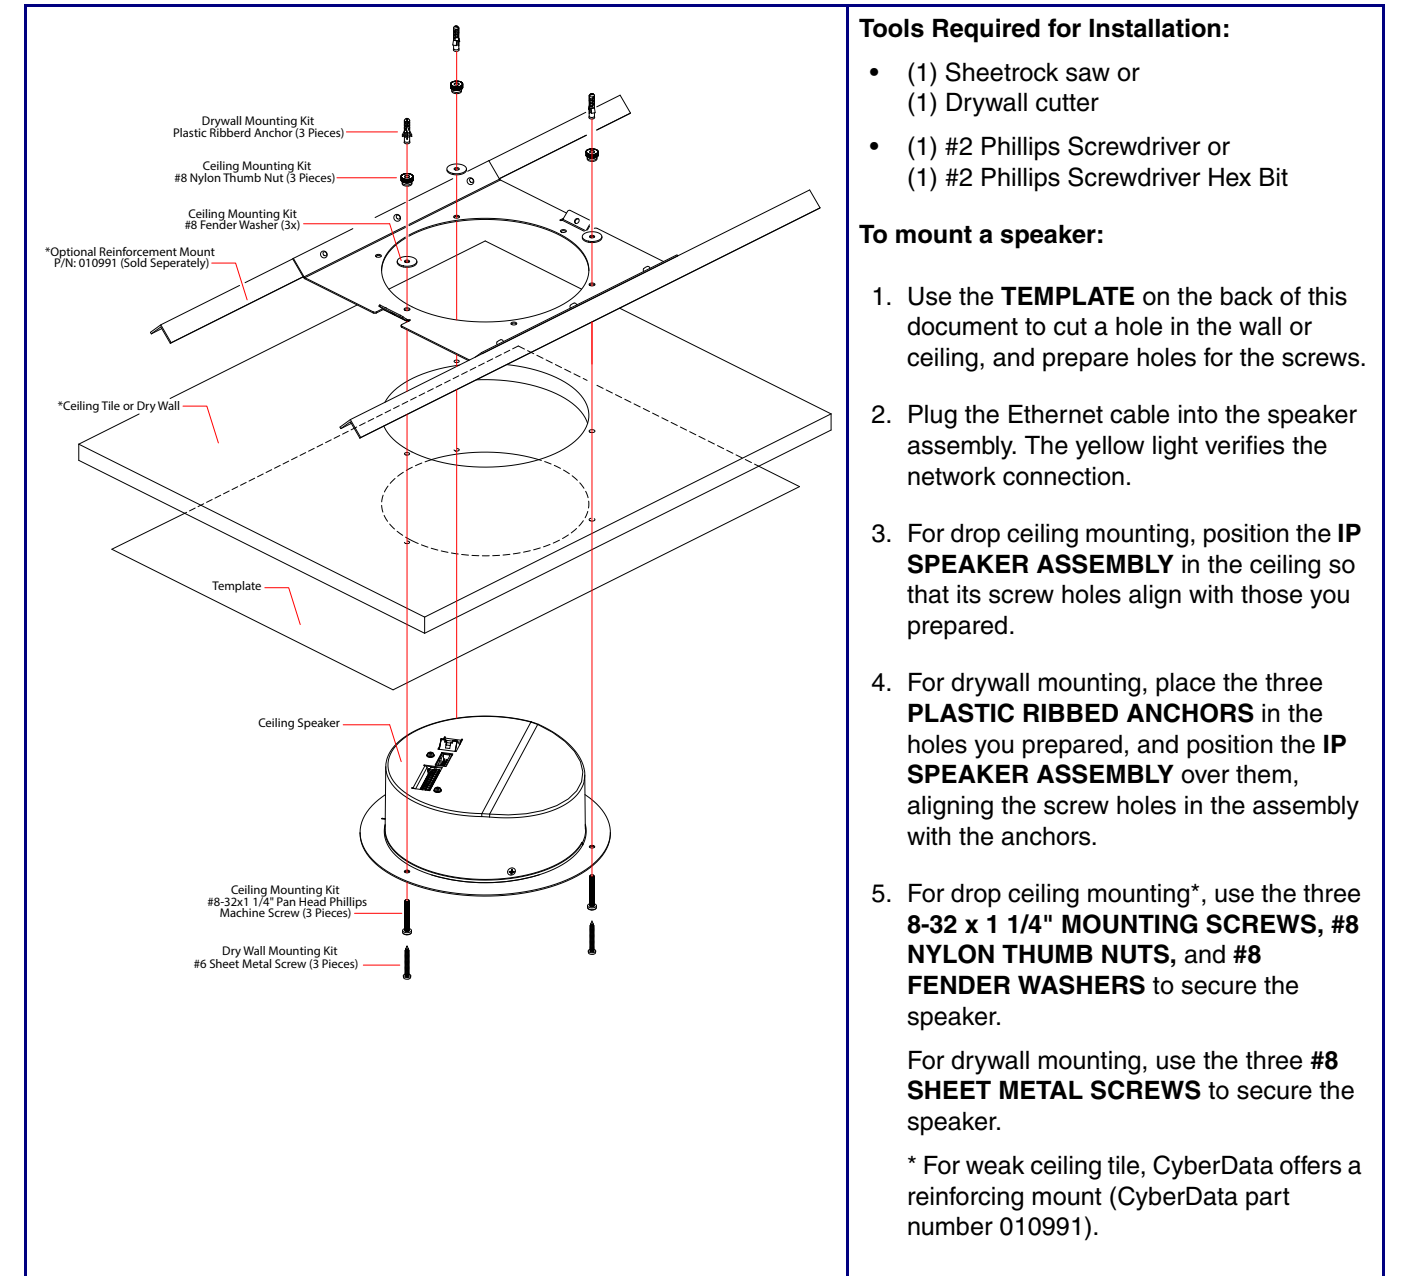

Typical System Installation

Getting Started

- Download the *Operations Guide* PDF file, from the following webpage:
<https://www.cyberdata.net/products/011394>
- Create a plan for the locations of your SIP Speakers.
- **WARNING:** This product should be installed by a licensed electrician according to all local electrical and building codes.
- **WARNING:** To prevent injury, this apparatus must be securely attached to the floor/wall in accordance with the installation instructions.
- **WARNING:** The PoE connector is intended for intra-building connections only and does not route to the outside plant.
- **WARNING:** This enclosure is not rated for any AC voltages!

Parts

Dimensions and Connections

Connecting Power

Features

Mounting

Contacting CyberData