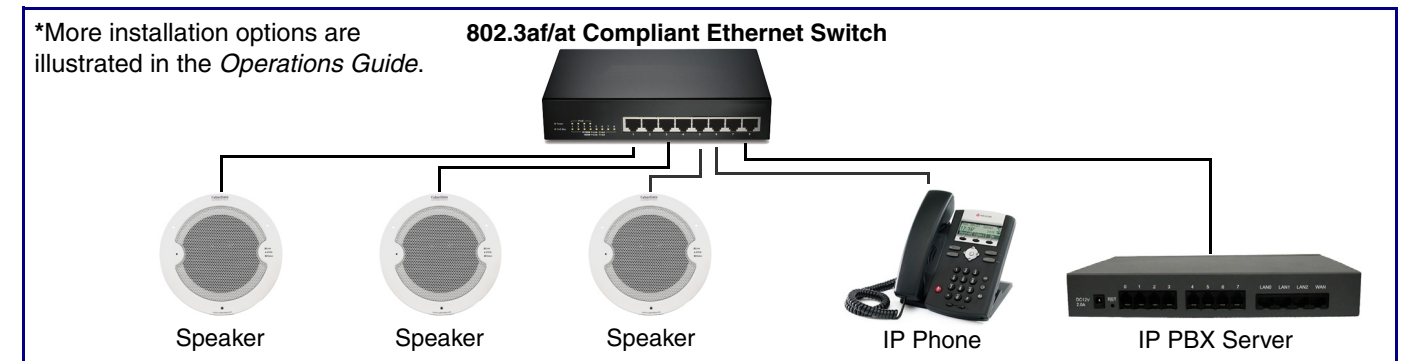

Parameter	Factory Default Setting
IP Addressing	DHCP
IP Address ^a	192.168.1.23
Web Access Username	admin
Web Access Password	admin
Subnet Mask ^a	255.255.255.0
Default Gateway ^a	192.168.1.1

a. Default if there is not a DHCP server present.

Typical System Installation

Getting Started

- Download the *Operations Guide* PDF file, from the following webpage:
<https://www.cyberdata.net/products/011394>
- Create a plan for the locations of your SIP Speakers.
- **WARNING:** This product should be installed by a licensed electrician according to all local electrical and building codes.
- **WARNING:** To prevent injury, this apparatus must be securely attached to the floor/wall in accordance with the installation instructions.
- **WARNING:** The PoE connector is intended for intra-building connections only and does not route to the outside plant.
- **WARNING:** This enclosure is not rated for any AC voltages!