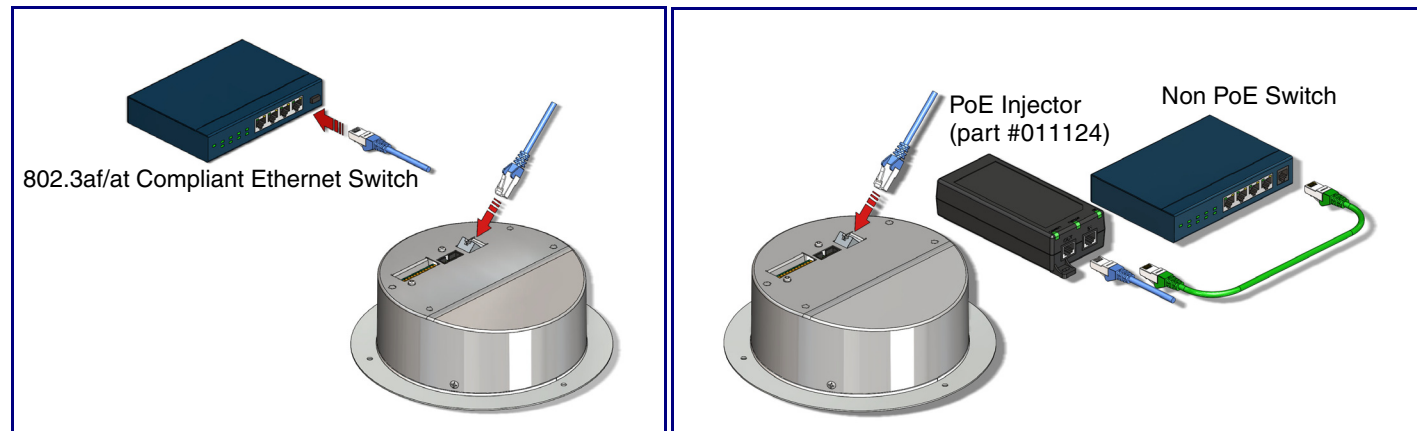

Parameter	Factory Default Setting
IP Addressing	DHCP
IP Address ^a	192.168.1.23
Web Access Username	admin
Web Access Password	admin
Subnet Mask ^a	255.255.255.0
Default Gateway ^a	192.168.1.1

a. Default if there is not a DHCP server present.

Typical System Installation

Getting Started

- Download the *Operations Guide* PDF file, from the following webpage:
<https://www.cyberdata.net/products/011394>
- Create a plan for the locations of your SIP Speakers.
- **WARNING:** This product should be installed by a licensed electrician according to all local electrical and building codes.
- **WARNING:** To prevent injury, this apparatus must be securely attached to the floor/wall in accordance with the installation instructions.
- **WARNING:** The PoE connector is intended for intra-building connections only and does not route to the outside plant.
- **WARNING:** This enclosure is not rated for any AC voltages!

Parts

Dimensions and Connections

Connecting Power

Features

Mounting

Contacting CyberData