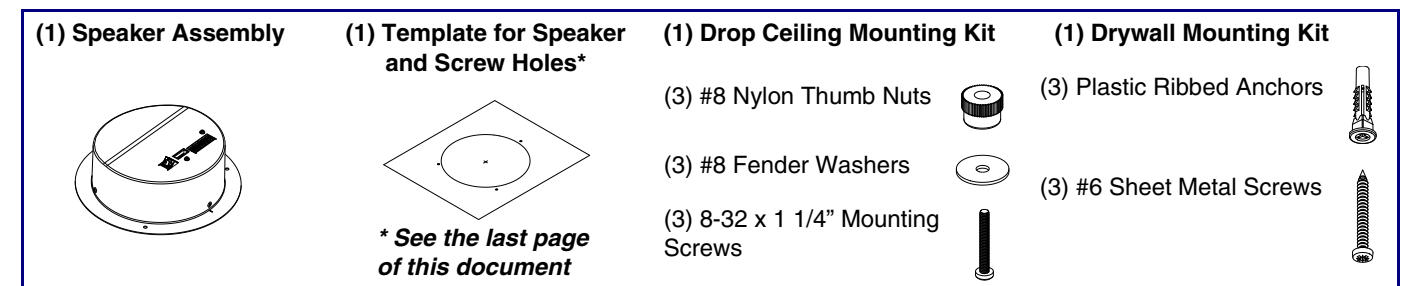

Parameter	Factory Default Setting
IP Addressing	DHCP
IP Address^a	192.168.1.23
Web Access Username	admin
Web Access Password	admin
Subnet Mask^a	255.255.255.0
Default Gateway^a	192.168.1.1

a. Default if there is not a DHCP server present.

Typical System Installation

Getting Started

- Download the *Operations Guide* PDF file, from the following webpage:
  <https://www.cyberdata.net/products/011394>
- Create a plan for the locations of your SIP Speakers.
- **WARNING:** This product should be installed by a licensed electrician according to all local electrical and building codes.
- **WARNING:** To prevent injury, this apparatus must be securely attached to the floor/wall in accordance with the installation instructions.
- **WARNING:** The PoE connector is intended for intra-building connections only and does not route to the outside plant.
- **WARNING:** This enclosure is not rated for any AC voltages!

Parts