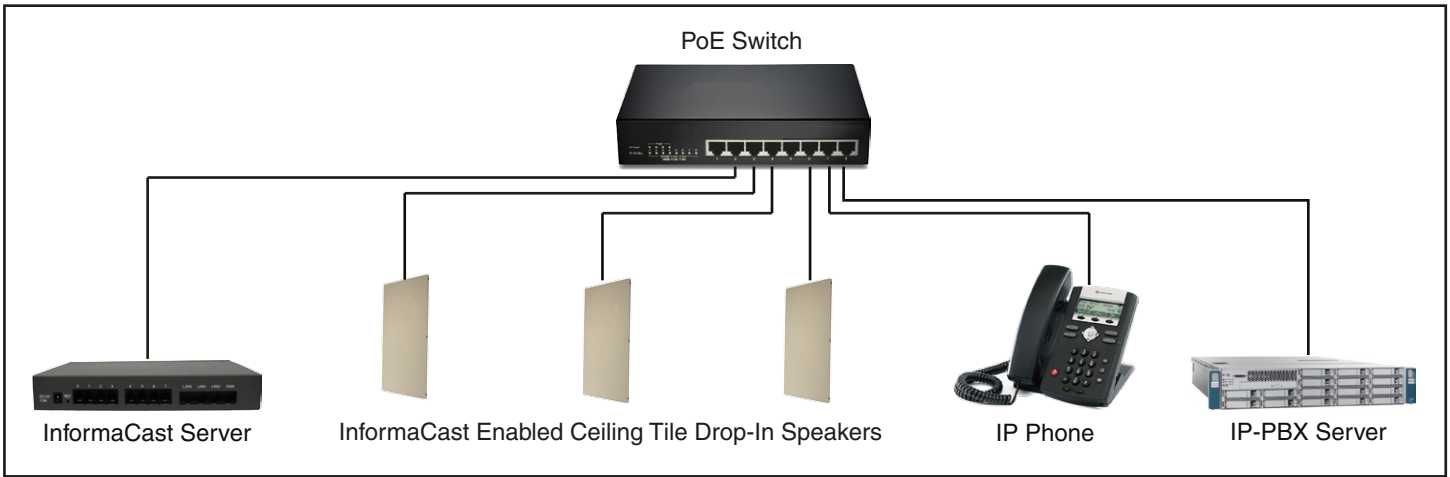

InformaCast Enabled Ceiling Tile Drop-In Speaker

The CyberData InformaCast Enabled Ceiling Tile Drop-In Speaker is for use with Singlewire's InformaCast paging and emergency notification software.

The Speaker easily connects into local area networks with a single CAT5/6 cable from your PoE switch.

- Can drive one external analog speaker for greater coverage
- DTMF-controlled relay
- Line-out connection
- Network speaker volume control

- TLS 1.2 and SRTP enhanced security for IP Endpoints in a local or cloud-based environment
- Autoprovisioning via HTTP, HTTPS, or TFTP
- HTTPS or HTTP web based configuration. HTTPS is enabled by default
- 802.11q VLAN tagging
- Configurable event generation for device health and status monitoring
- Web-based upgradeable firmware
- Support for multiple SIP servers for redundancy

*Dimensions are measured from the perspective of the product being upright with the front of the product facing you.

InformaCast Enabled Ceiling Tile Drop-In Speaker

Typical Installation

InformaCast Enabled Ceiling Tile Drop-In Speaker with Extra Speaker Connection