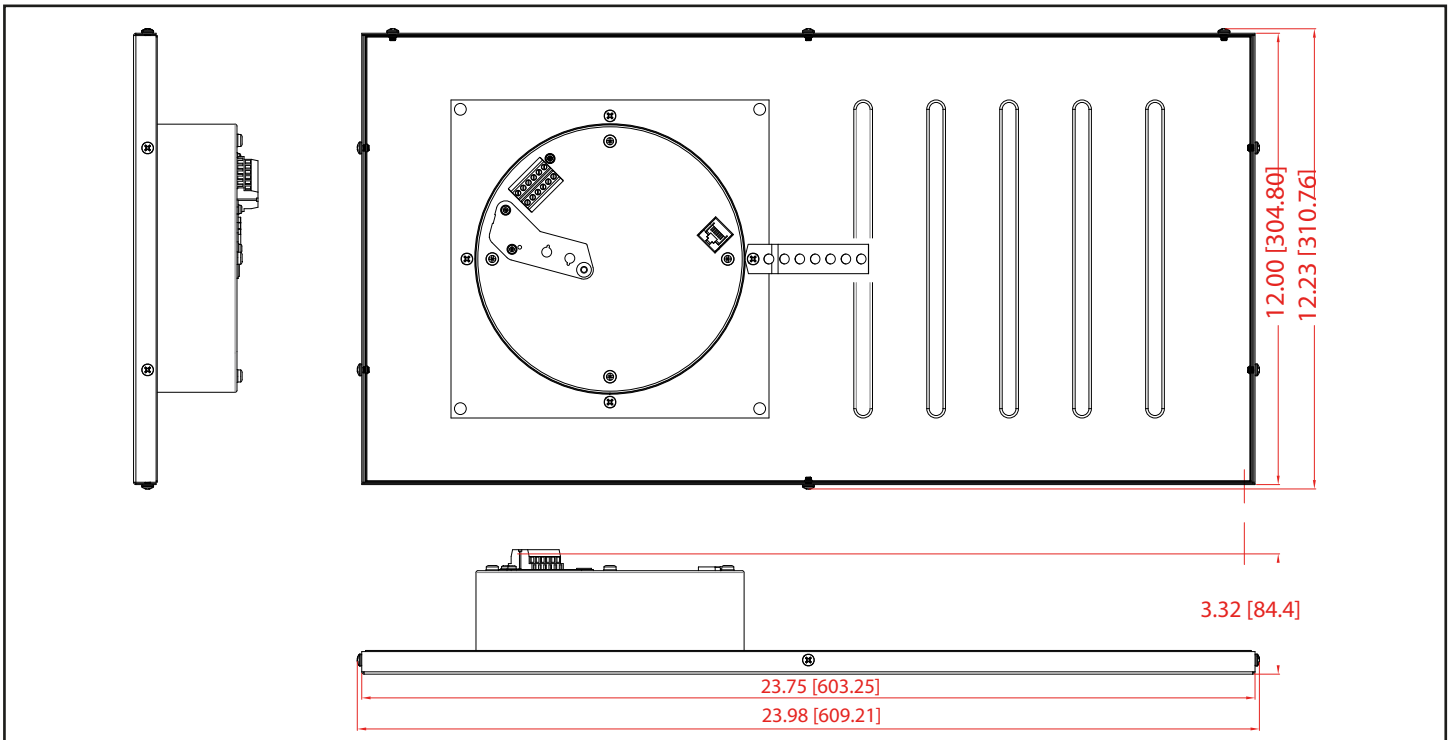

Specifications

Ethernet I/F	10/100 Mbps
Protocol	SIP RFC 3261 Compatible
Notification Software	Singlewire InformaCast v4.0 and above
Power Input	PoE 802.3af/802.3at compliant or 24VDC @ 1A Auxiliary Power Supply (not included)
Audio Output	802.3af - SPL 103 dB @ 1 meter 802.3at - SPL 105 dB @ 1 meter
On-Board Relay	1A @ 30 VDC
Payload Types	G.711 a-law, G.711μ-law, G.722, and G.729
Network Security	TLS/SSL 1.2 and SRTP
Operating Range	Temperature: -40° C to 55° C (-40° F to 131° F) Humidity: 5-95%, non-condensing
Storage Temperature	-40° C to 70° C (-40° F to 158° F)
Storage Altitude	Up to 15,000 ft. (4573 m)
Dimensions (Unit)*	Length: 12 in. [304.8 mm] Width: 3.23 in. [82.04 mm] Height: 23.75 in. [603.25 mm]
Dimensions (Boxed)*	Length: 16.25 in. [412.75 mm] Width: 8.125 in. [206.38 mm] Height: 28.25 in. [717.55 mm]
Weight	8.2 lbs. [3.72 kg]
Boxed Weight	11.0 lbs. [4.99 kg]
Compliance	CE; EMC Directive – Class A EN 55032 & EN 55024, LV Safety Directive – EN 60950-1, RoHS Compliant, FCC; Part 15 Class A, Industry Canada; ICES-3 Class A, IEEE 802.3 Compliant
Warranty	2 Years Limited
Part Number	011402

*Dimensions are measured from the perspective of the product being upright with the front of the product facing you.

InformaCast Enabled Ceiling Tile Drop-In Speaker

Typical Installation

InformaCast Enabled Ceiling Tile Drop-In Speaker with Extra Speaker Connection

Dimensions

InformaCast Enabled Ceiling Tile Drop-In Speaker

Mounting

Related Products:

011201 Ceiling Tile Auxiliary Analog Drop-In Speaker

011288 Auxiliary RGB (Multi-Color) Strobe Kit