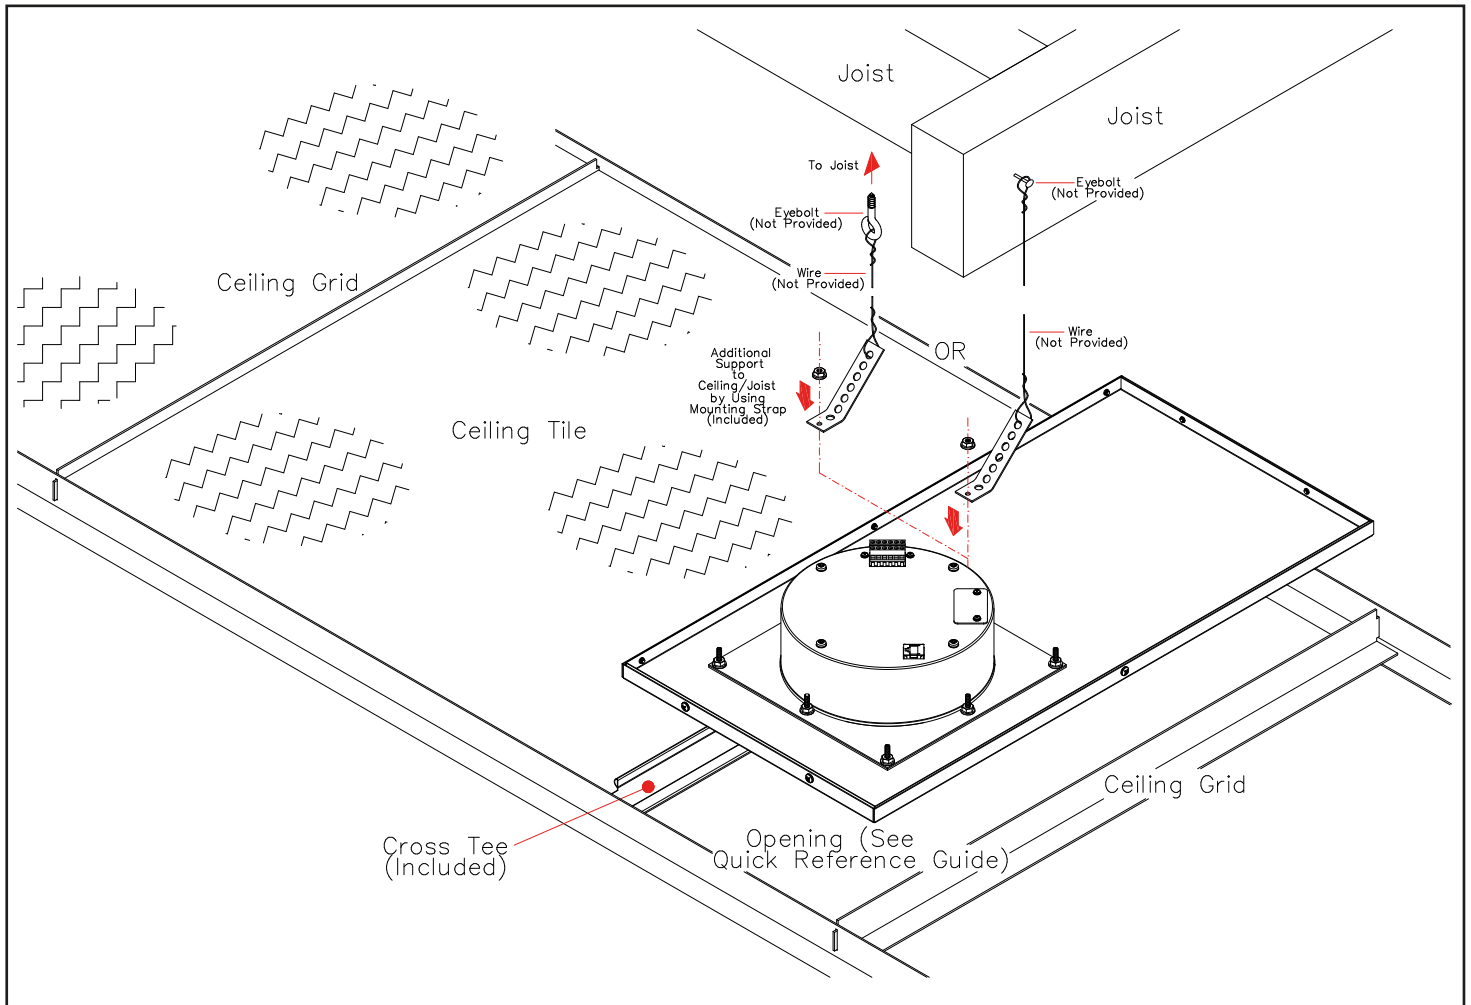

InformaCast Enabled Ceiling Tile Drop-In Speaker

The CyberData InformaCast Enabled Ceiling Tile Drop-In Speaker is for use with Singlewire's InformaCast paging and emergency notification software.

The Speaker easily connects into local area networks with a single CAT5/6 cable from your PoE switch.

Specifications

Ethernet I/F	10/100 Mbps
Protocol	SIP RFC 3261 Compatible
Notification Software	Singlewire InformaCast v4.0 and above
Power Input	PoE 802.3af/802.3at compliant or 24VDC @ 1A Auxiliary Power Supply (not included)
Audio Output	802.3af - SPL 103 dB @ 1 meter 802.3at - SPL 105 dB @ 1 meter
On-Board Relay	1A @ 30 VDC
Payload Types	G.711 a-law, G.711μ-law, G.722, and G.729
Network Security	TLS/SSL 1.2 and SRTP
Operating Range	Temperature: -40° C to 55° C (-40° F to 131° F) Humidity: 5-95%, non-condensing
Storage Temperature	-40° C to 70° C (-40° F to 158° F)
Storage Altitude	Up to 15,000 ft. (4573 m)
Dimensions (Unit)*	Length: 12 in. [304.8 mm] Width: 3.23 in. [82.04 mm] Height: 23.75 in. [603.25 mm]
Dimensions (Boxed)*	Length: 16.25 in. [412.75 mm] Width: 8.125 in. [206.38 mm] Height: 28.25 in. [717.55 mm]
Weight	8.2 lbs. [3.72 kg]
Boxed Weight	11.0 lbs. [4.99 kg]
Compliance	CE; EMC Directive – Class A EN 55032 & EN 55024, LV Safety Directive – EN 60950-1, RoHS Compliant, FCC; Part 15 Class A, Industry Canada; ICES-3 Class A, IEEE 802.3 Compliant
Warranty	2 Years Limited
Part Number	011402

*Dimensions are measured from the perspective of the product being upright with the front of the product facing you.

InformaCast Enabled Ceiling Tile Drop-In Speaker

Typical Installation

InformaCast Enabled Ceiling Tile Drop-In Speaker with Extra Speaker Connection

Dimensions

InformaCast Enabled Ceiling Tile Drop-In Speaker

Mounting

Related Products:

011201 Ceiling Tile Auxiliary Analog Drop-In Speaker

011288 Auxiliary RGB (Multi-Color) Strobe Kit