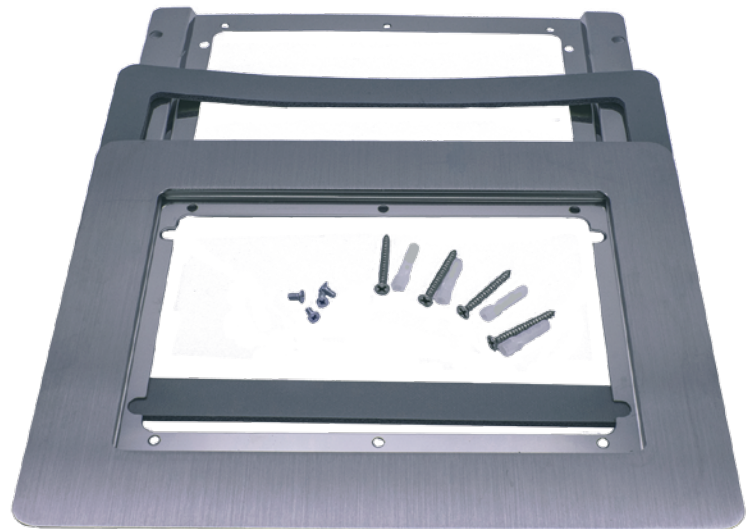

# Flush Mount Kit, 2X

The CyberData Flush Mount Kit is a bezel kit that turns the CyberData 2X Outdoor Intercoms and Security Access Endpoint products into a flush-mounted installation.

## Features

- Mounting kit can be used to adapt an intercom to drywall, stucco, masonry, and wood structures
- Provides greater security to prevent vandalism
- Same rugged design as our outdoor faceplates use
- Stainless steel construction

## Specifications

Dimensions*	9.94 inches [252.5 mm] Length 0.06 inches [1.52 mm] Width 7.56 inches [192 mm] Height
Weight	0.87 pounds [1.92 kg]
Boxed Weight	1.13 pounds [2.49 kg]
Compliance	RoHS
Warranty	2 Years Limited
Part Number	011442

\*Dimensions are measured from the perspective of the product being upright with the front of the product facing you.