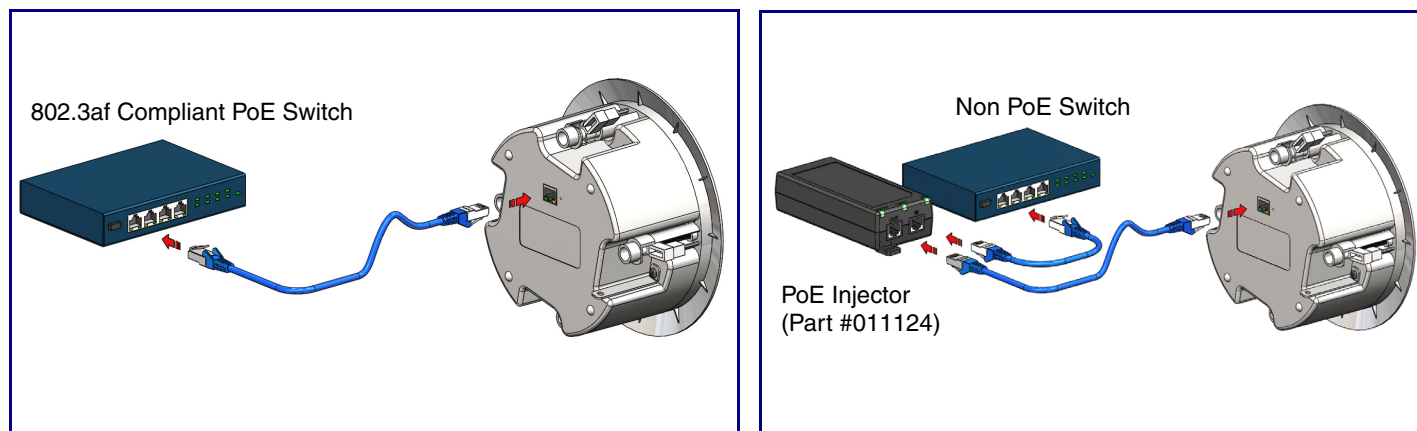

a. Default if there is not a DHCP server present.

Typical System Installation

Getting Started

- Download the *Operations Guide* PDF file, from the **Downloads** tab at the following webpage:
<https://www.cyberdata.net/products/011458/>
- Create a plan for the locations of your speakers.
- **WARNING:** This product should be installed by a licensed electrician according to all local electrical and building codes.
- **WARNING:** To prevent injury, this apparatus must be securely attached to the floor/wall in accordance with the installation instructions.
- **WARNING:** The PoE connector is intended for intra-building connections only and does not route to the outside plant.
- **WARNING:** This enclosure is not rated for any AC voltages!

Parts

Dimensions

Features

Connecting Power

Mounting

Contacting CyberData