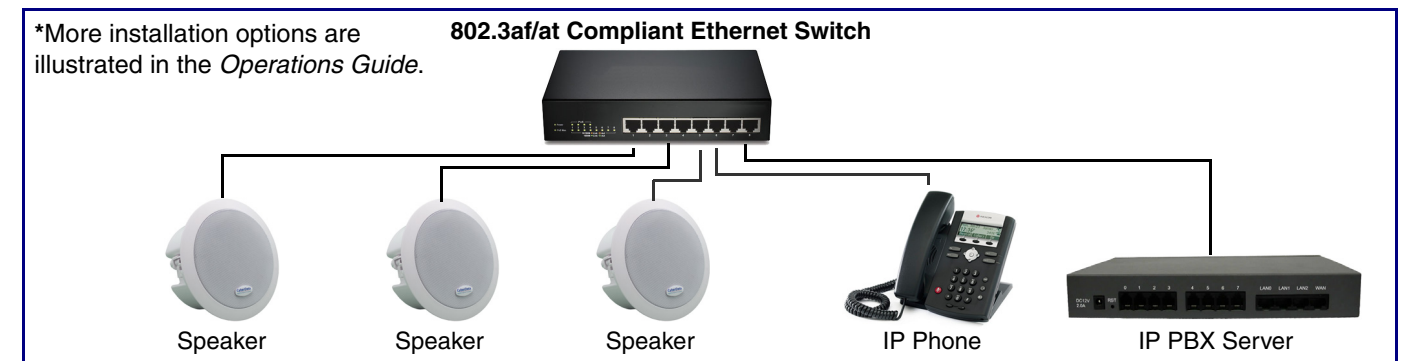

Parameter	Factory Default Setting
IP Addressing	DHCP
IP Address ^a	IPv4 Link Local
Web Access Username	admin
Web Access Password	admin
Subnet Mask ^a	IPv4 Link Local
Default Gateway ^a	IPv4 Link Local

a. Default if there is not a DHCP server present.

Typical System Installation

Getting Started

- Download the *Operations Guide* PDF file, from the **Downloads** tab at the following webpage:
<https://www.cyberdata.net/products/011458/>
- Create a plan for the locations of your speakers.
- **WARNING:** This product should be installed by a licensed electrician according to all local electrical and building codes.
- **WARNING:** To prevent injury, this apparatus must be securely attached to the floor/wall in accordance with the installation instructions.
- **WARNING:** The PoE connector is intended for intra-building connections only and does not route to the outside plant.
- **WARNING:** This enclosure is not rated for any AC voltages!