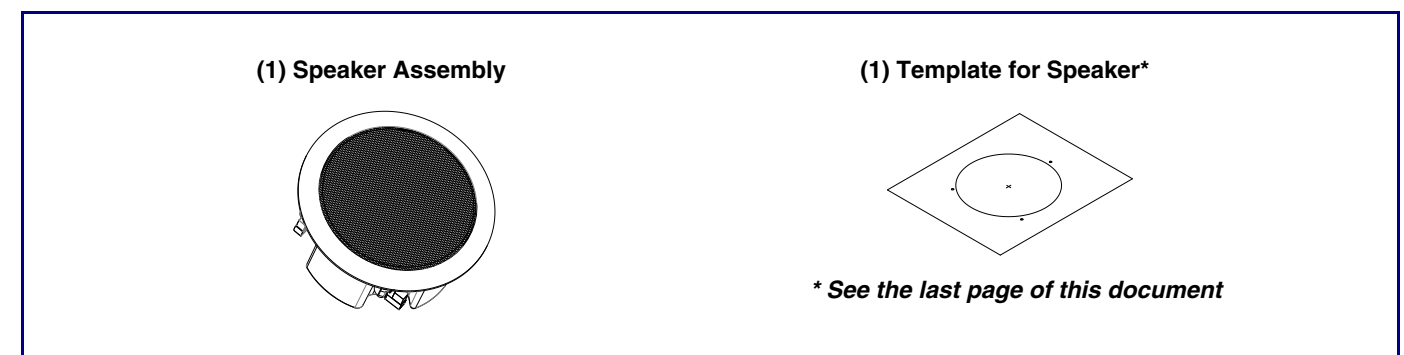

Parameter	Factory Default Setting
IP Addressing	DHCP
IP Address^a	IPv4 Link Local
Web Access Username	admin
Web Access Password	admin
Subnet Mask^a	IPv4 Link Local
Default Gateway^a	IPv4 Link Local

a. Default if there is not a DHCP server present.

Typical System Installation

Getting Started

- Download the *Operations Guide* PDF file, from the **Downloads** tab at the following webpage:
  <https://www.cyberdata.net/products/011458/>
- Create a plan for the locations of your speakers.
- **WARNING:** This product should be installed by a licensed electrician according to all local electrical and building codes.
- **WARNING:** To prevent injury, this apparatus must be securely attached to the floor/wall in accordance with the installation instructions.
- **WARNING:** The PoE connector is intended for intra-building connections only and does not route to the outside plant.
- **WARNING:** This enclosure is not rated for any AC voltages!

Parts