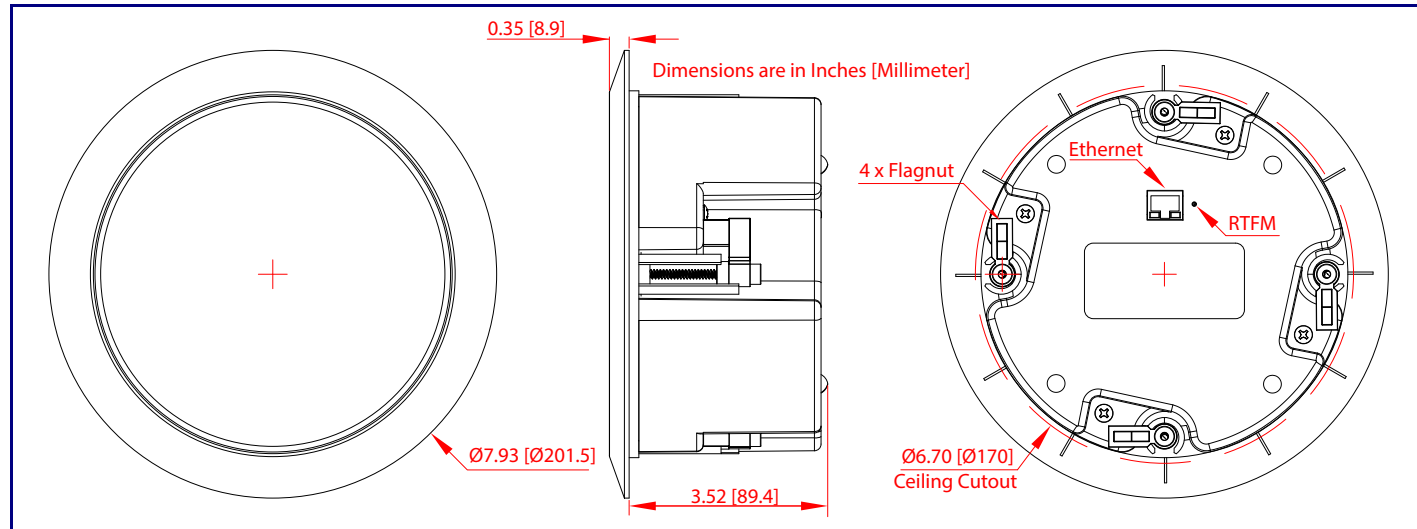

a. Default if there is not a DHCP server present.

Typical System Installation

Getting Started

- Download the *Operations Guide* PDF file, from the **Downloads** tab at the following webpage:
<https://www.cyberdata.net/products/011458/>
- Create a plan for the locations of your speakers.
- **WARNING:** This product should be installed by a licensed electrician according to all local electrical and building codes.
- **WARNING:** To prevent injury, this apparatus must be securely attached to the floor/wall in accordance with the installation instructions.
- **WARNING:** The PoE connector is intended for intra-building connections only and does not route to the outside plant.
- **WARNING:** This enclosure is not rated for any AC voltages!

Parts

Dimensions

Features

Connecting Power

Mounting

Contacting CyberData