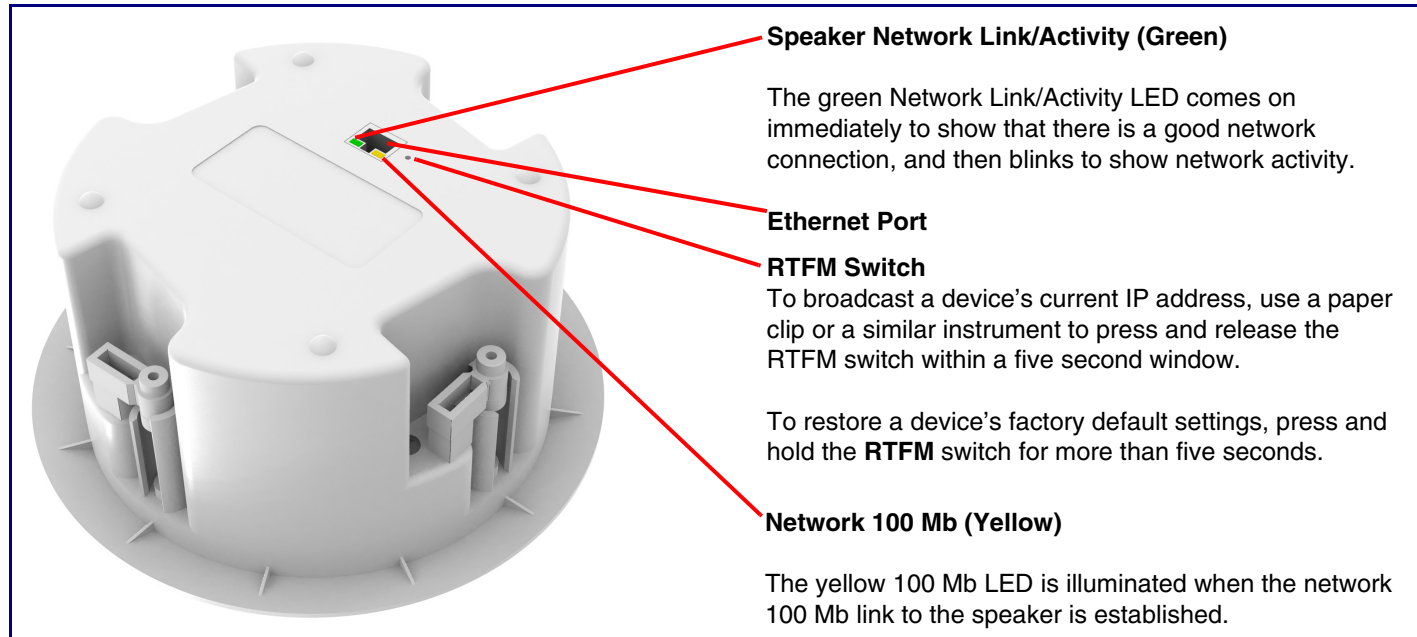

a. Default if there is not a DHCP server present.

Typical System Installation

Getting Started

- Download the *Operations Guide* PDF file, from the **Downloads** tab at the following webpage:
<https://www.cyberdata.net/products/011458/>
- Create a plan for the locations of your speakers.
- **WARNING:** This product should be installed by a licensed electrician according to all local electrical and building codes.
- **WARNING:** To prevent injury, this apparatus must be securely attached to the floor/wall in accordance with the installation instructions.
- **WARNING:** The PoE connector is intended for intra-building connections only and does not route to the outside plant.
- **WARNING:** This enclosure is not rated for any AC voltages!

Parts

Dimensions

Features

Connecting Power

Mounting

Contacting CyberData