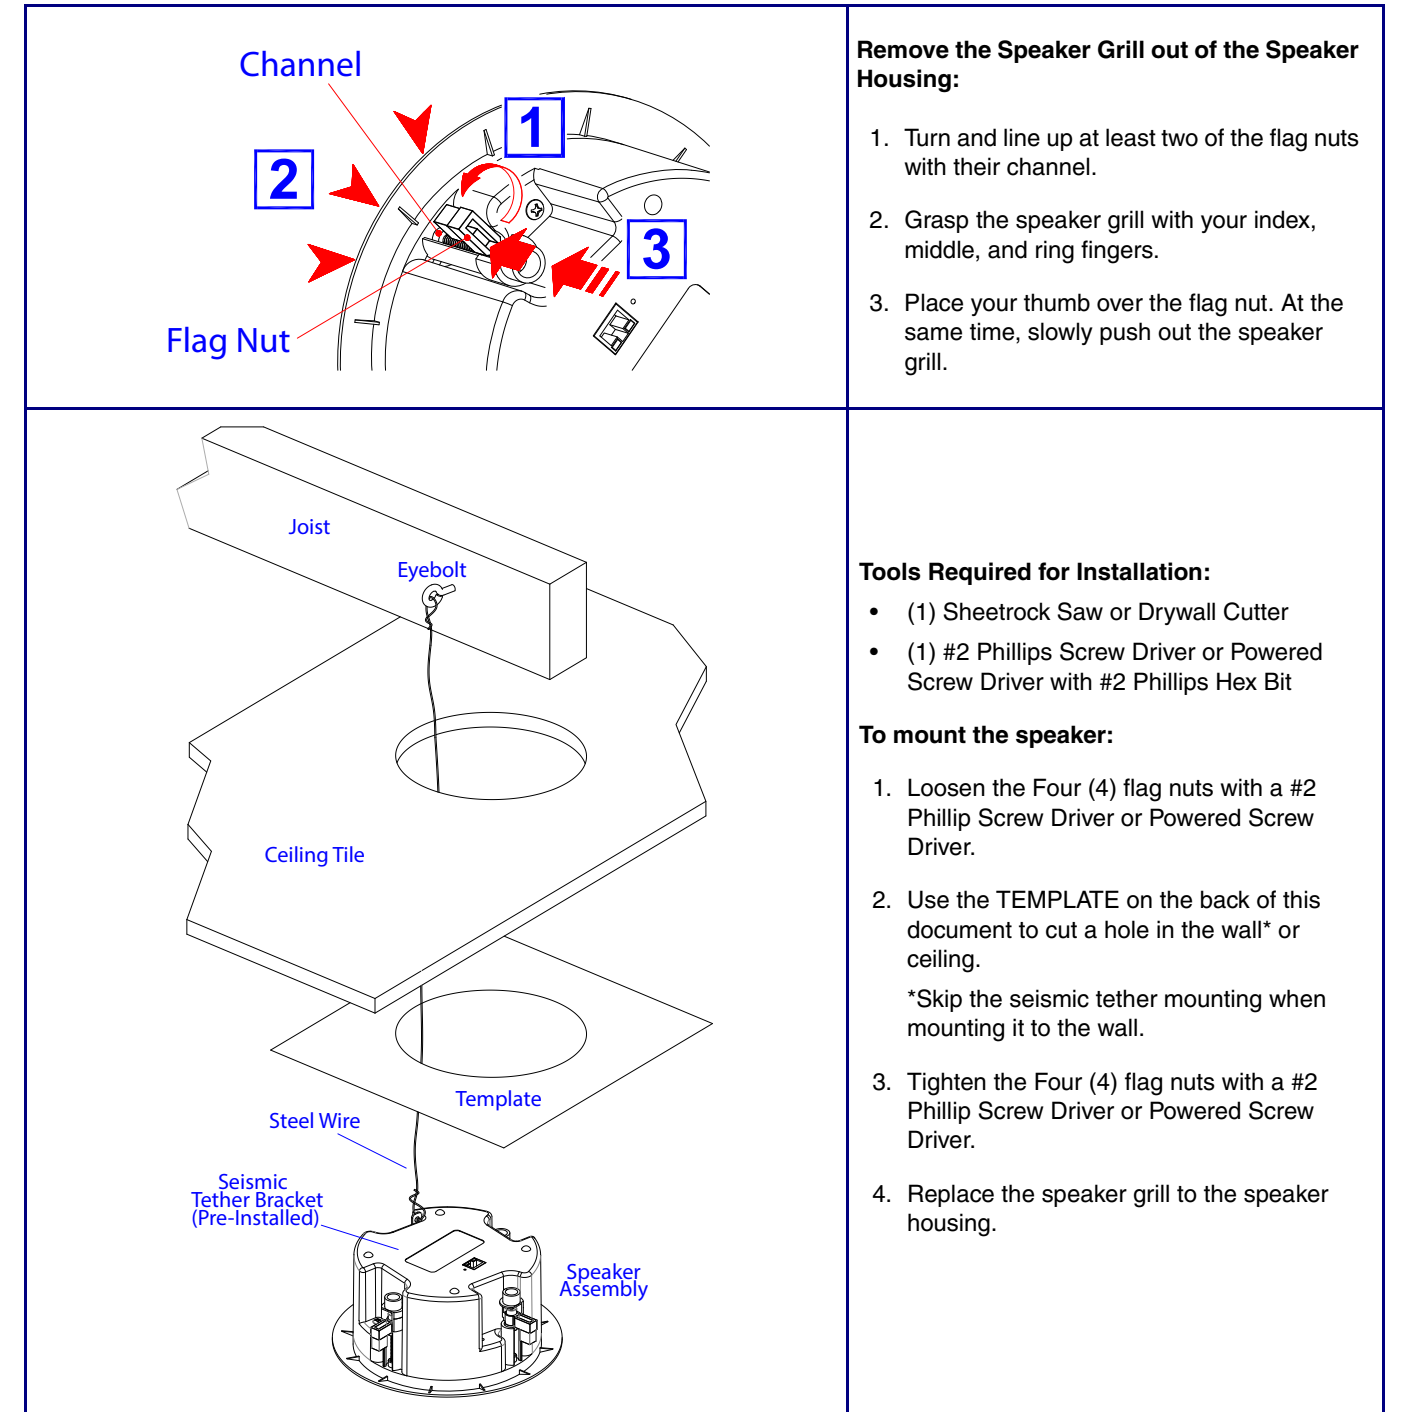

a. Default if there is not a DHCP server present.

Typical System Installation

Getting Started

- Download the *Operations Guide* PDF file, from the **Downloads** tab at the following webpage:
<https://www.cyberdata.net/products/011458/>
- Create a plan for the locations of your speakers.
- **WARNING:** This product should be installed by a licensed electrician according to all local electrical and building codes.
- **WARNING:** To prevent injury, this apparatus must be securely attached to the floor/wall in accordance with the installation instructions.
- **WARNING:** The PoE connector is intended for intra-building connections only and does not route to the outside plant.
- **WARNING:** This enclosure is not rated for any AC voltages!

Parts

Dimensions

Features

Connecting Power

Mounting

Contacting CyberData