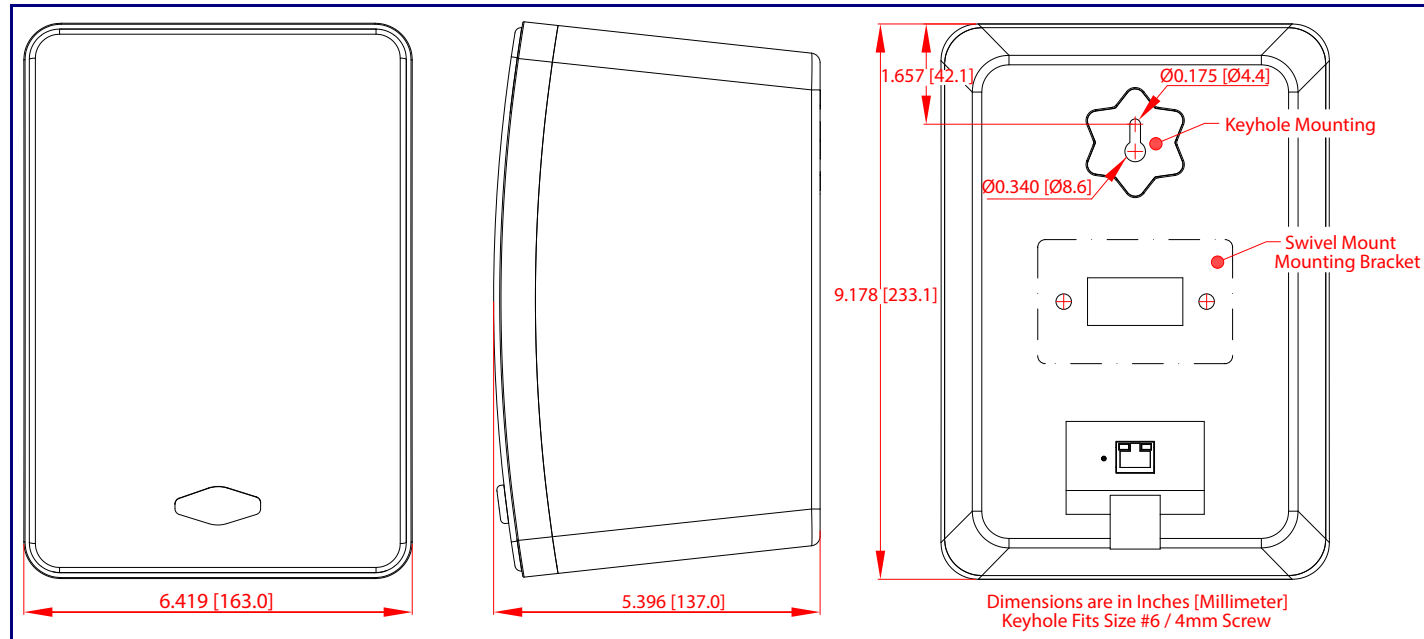

Parts

<p>(1) Multicast Wall Mount Speaker</p>	<p>(1) Base Mount (Two Pieces)</p>	<p>(1) Universal Joint</p>	<p>(4) Mounting Screws (2) 20mm Long Screws (2) 30mm Long Screws</p> <p>Hex Driver Size: 3/16-inch/ 5mm</p>
--	---	-----------------------------------	---

Dimensions

Features

Connecting Power

Mounting