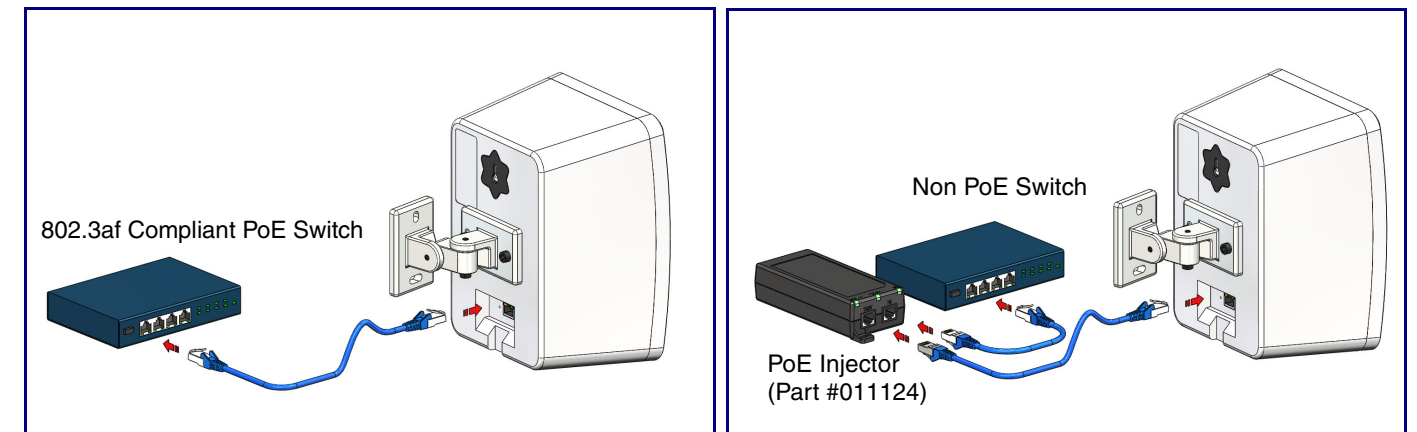

Parts

<p>(1) Multicast Wall Mount Speaker</p>	<p>(1) Base Mount (Two Pieces)</p>	<p>(1) Universal Joint</p>	<p>(4) Mounting Screws (2) 20mm Long Screws (2) 30mm Long Screws</p> <p>Hex Driver Size: 3/16-inch/ 5mm</p>
--	---	-----------------------------------	---

Dimensions

Features

Connecting Power

Mounting