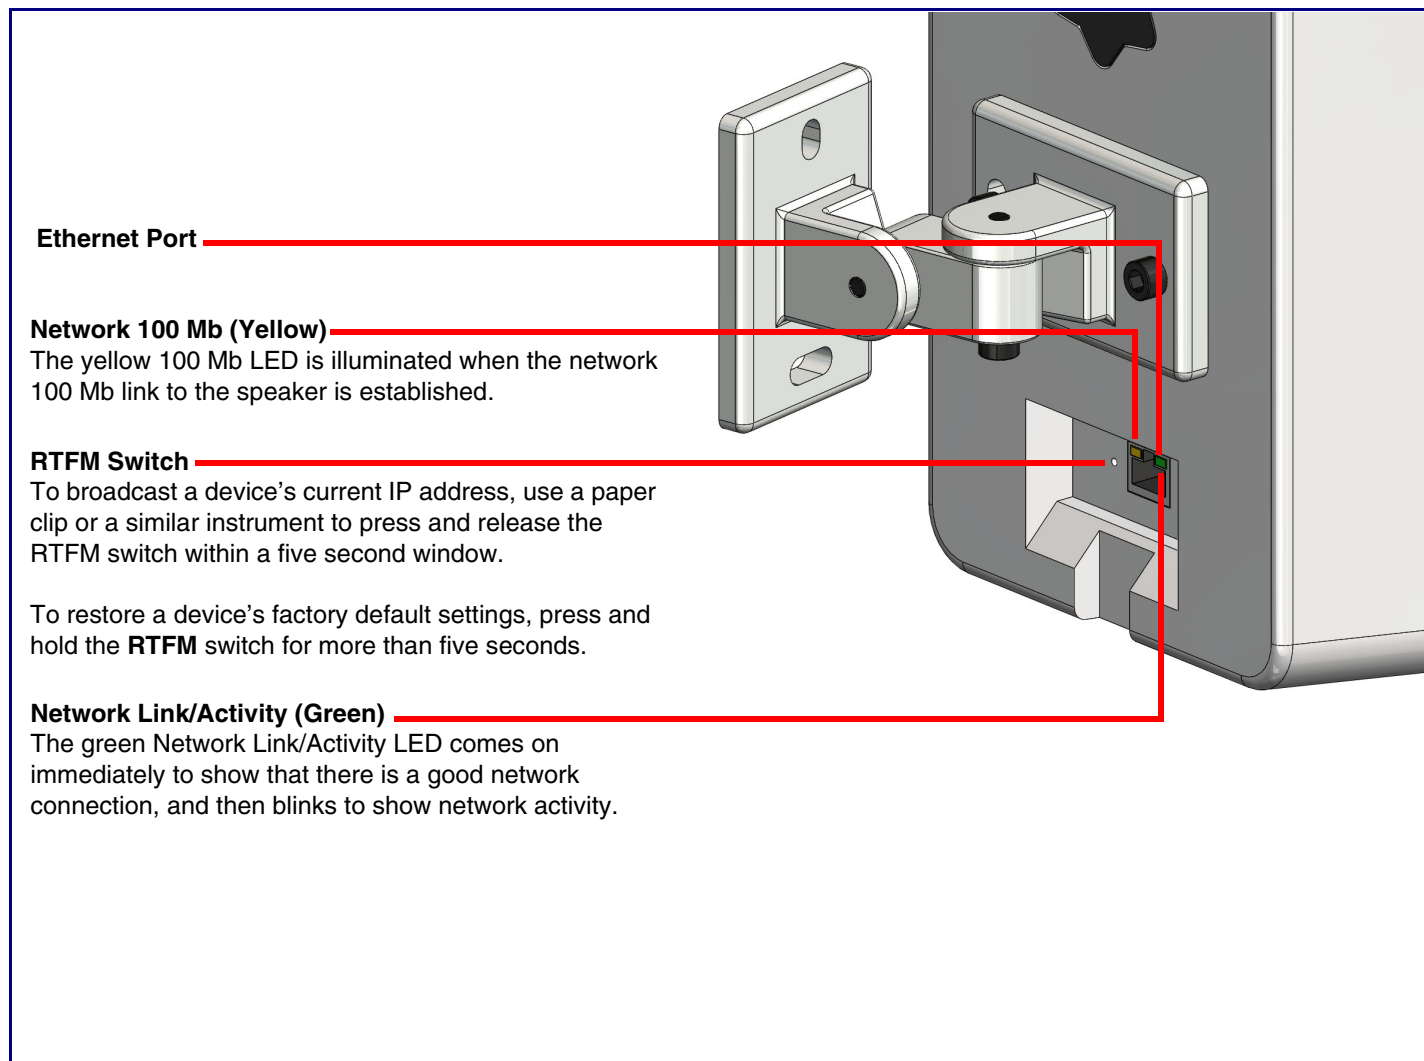

a. Default if there is not a DHCP server present.

Typical System Installation

Getting Started

- Download the *Operations Guide* PDF file, from the **Downloads** tab at the following webpage:
<https://www.cyberdata.net/products/011487/>
- Create a plan for the locations of your speakers.
- **WARNING:** This product should be installed by a licensed electrician according to all local electrical and building codes.
- **WARNING:** To prevent injury, this apparatus must be securely attached to the floor/wall in accordance with the installation instructions.
- **WARNING:** The PoE connector is intended for intra-building connections only and does not route to the outside plant.
- **WARNING:** This enclosure is not rated for any AC voltages!

Parts

<p>(1) Multicast Wall Mount Speaker</p>	<p>(1) Base Mount (Two Pieces)</p>	<p>(1) Universal Joint</p>	<p>(4) Mounting Screws (2) 20mm Long Screws (2) 30mm Long Screws</p> <p>Hex Driver Size: 3/16-inch/ 5mm</p>
--	---	-----------------------------------	---

Dimensions

Features

Connecting Power

Mounting