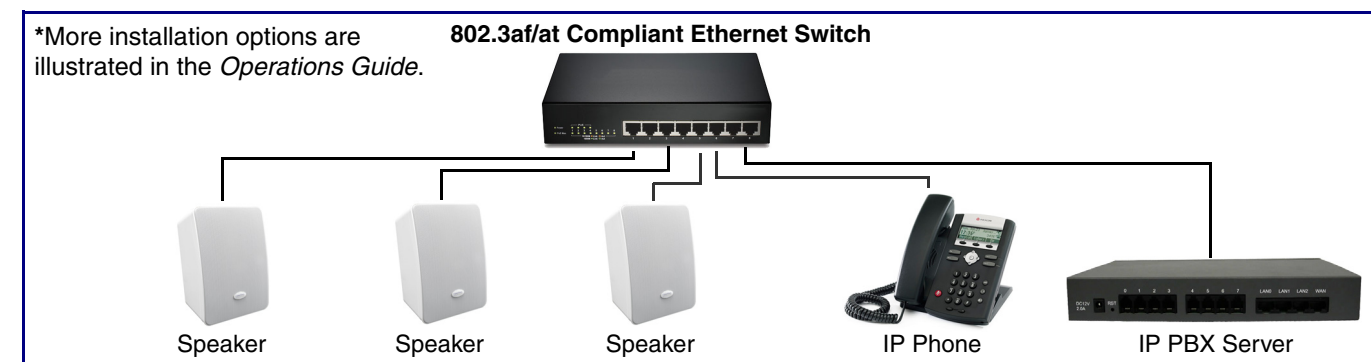

Parameter	Factory Default Setting
IP Addressing	DHCP
IP Address ^a	IPv4 Link Local
Web Access Username	admin
Web Access Password	admin
Subnet Mask ^a	IPv4 Link Local
Default Gateway ^a	IPv4 Link Local

a. Default if there is not a DHCP server present.

Typical System Installation

Getting Started

- Download the *Operations Guide* PDF file, from the **Downloads** tab at the following webpage:
<https://www.cyberdata.net/products/011487/>
- Create a plan for the locations of your speakers.
- **WARNING:** This product should be installed by a licensed electrician according to all local electrical and building codes.
- **WARNING:** To prevent injury, this apparatus must be securely attached to the floor/wall in accordance with the installation instructions.
- **WARNING:** The PoE connector is intended for intra-building connections only and does not route to the outside plant.
- **WARNING:** This enclosure is not rated for any AC voltages!

Parts

<p>(1) Multicast Wall Mount Speaker</p>	<p>(1) Base Mount (Two Pieces)</p>	<p>(1) Universal Joint</p>	<p>(4) Mounting Screws (2) 20mm Long Screws (2) 30mm Long Screws</p> <p>Hex Driver Size: 3/16-inch/ 5mm</p>
--	---	-----------------------------------	---