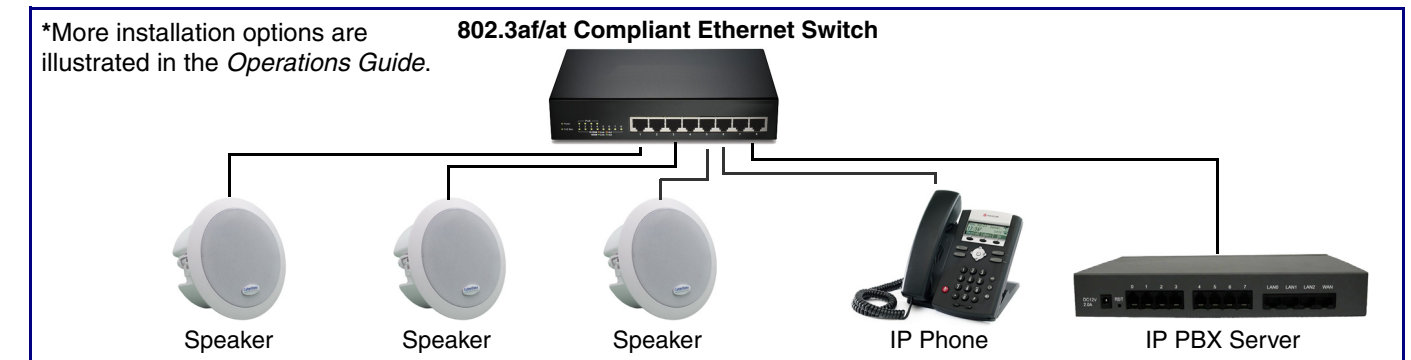

| Parameter | Factory Default Setting |
|------------------------------|-------------------------|
| IP Addressing | DHCP |
| IP Address ^a | IPv4 Link Local |
| Web Access Username | admin |
| Web Access Password | admin |
| Subnet Mask ^a | IPv4 Link Local |
| Default Gateway ^a | IPv4 Link Local |

a. Default if there is not a DHCP server present.

Typical System Installation

Getting Started

- Download the *Operations Guide* PDF file, from the **Downloads** tab at the following webpage:
<https://www.cyberdata.net/products/011511/>
- Create a plan for the locations of your speakers.
- **WARNING:** This product should be installed by a licensed electrician according to all local electrical and building codes.
- **WARNING:** To prevent injury, this apparatus must be securely attached to the floor/wall in accordance with the installation instructions.
- **WARNING:** The PoE connector is intended for intra-building connections only and does not route to the outside plant.
- **WARNING:** This enclosure is not rated for any AC voltages!