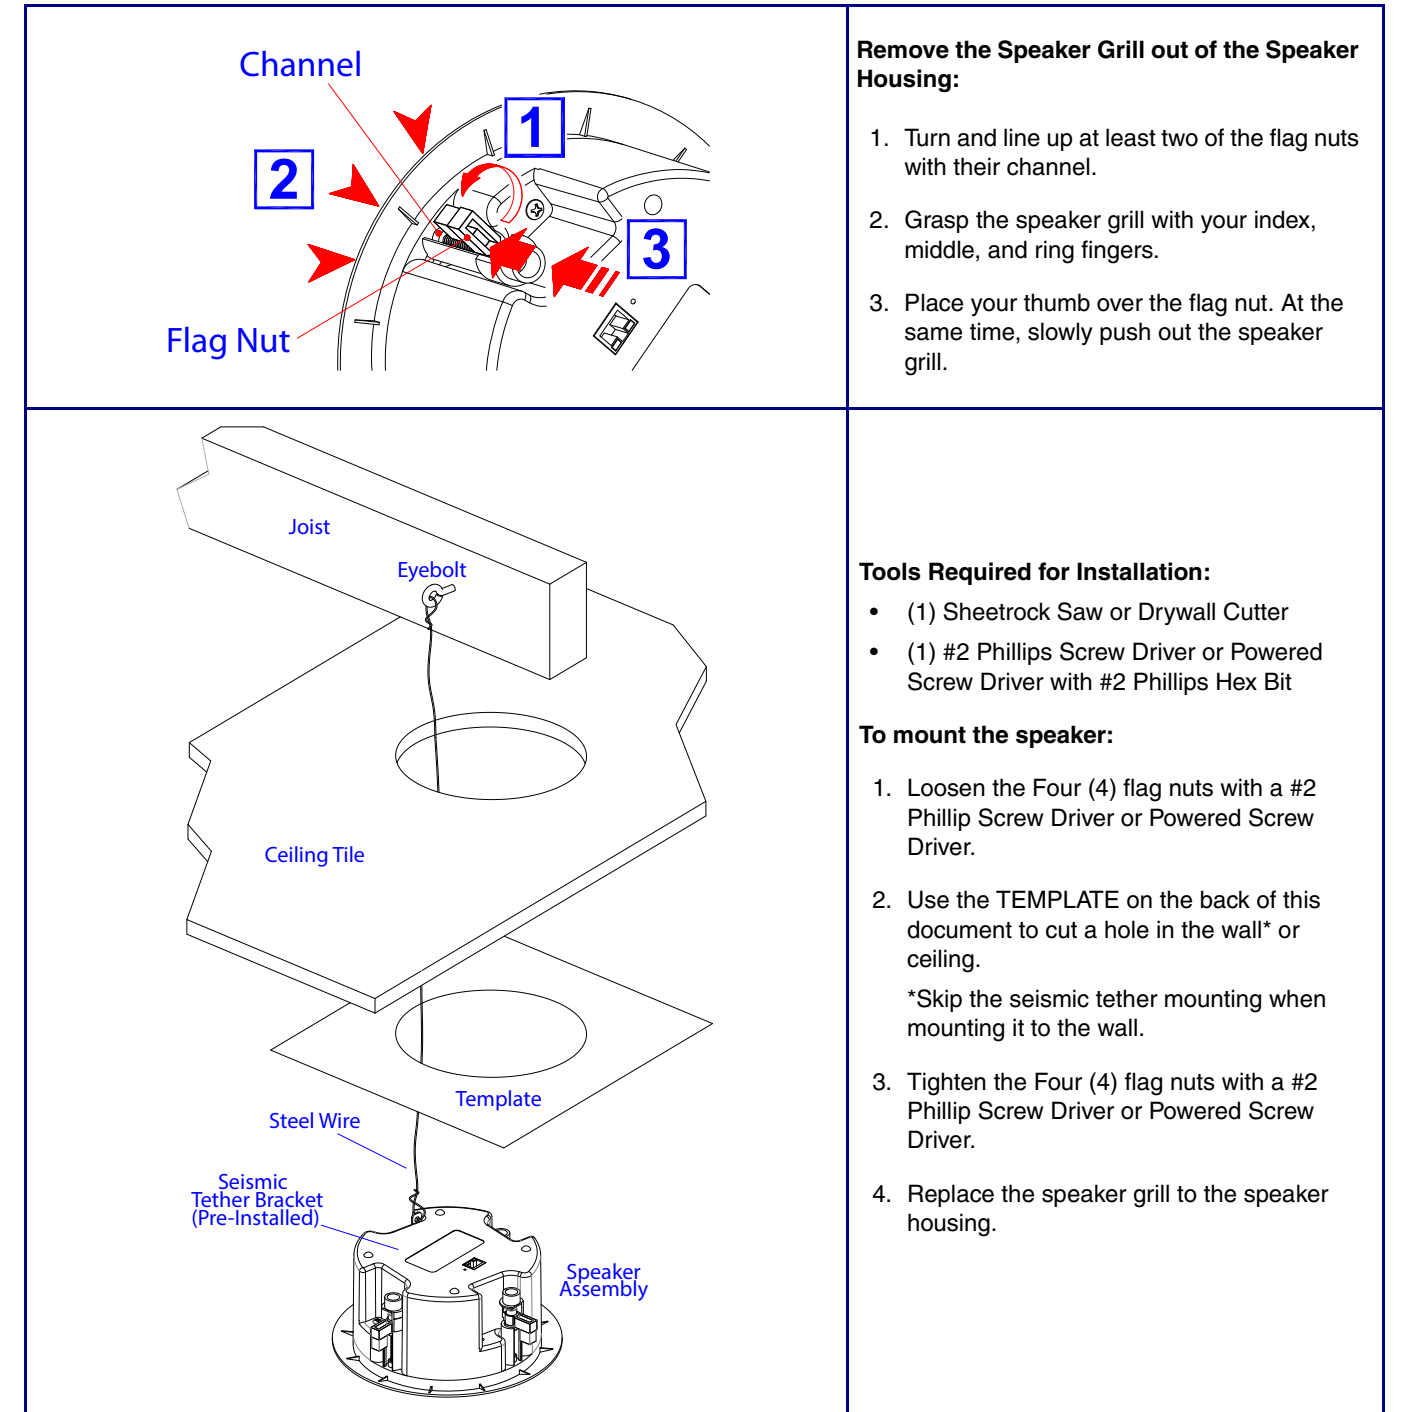

a. Default if there is not a DHCP server present.

Typical System Installation

Getting Started

- Download the *Operations Guide* PDF file, from the **Downloads** tab at the following webpage:
<https://www.cyberdata.net/products/011511/>
- Create a plan for the locations of your speakers.
- **WARNING:** This product should be installed by a licensed electrician according to all local electrical and building codes.
- **WARNING:** To prevent injury, this apparatus must be securely attached to the floor/wall in accordance with the installation instructions.
- **WARNING:** The PoE connector is intended for intra-building connections only and does not route to the outside plant.
- **WARNING:** This enclosure is not rated for any AC voltages!

Parts

Dimensions

Features

Connecting Power

Mounting

Contacting CyberData