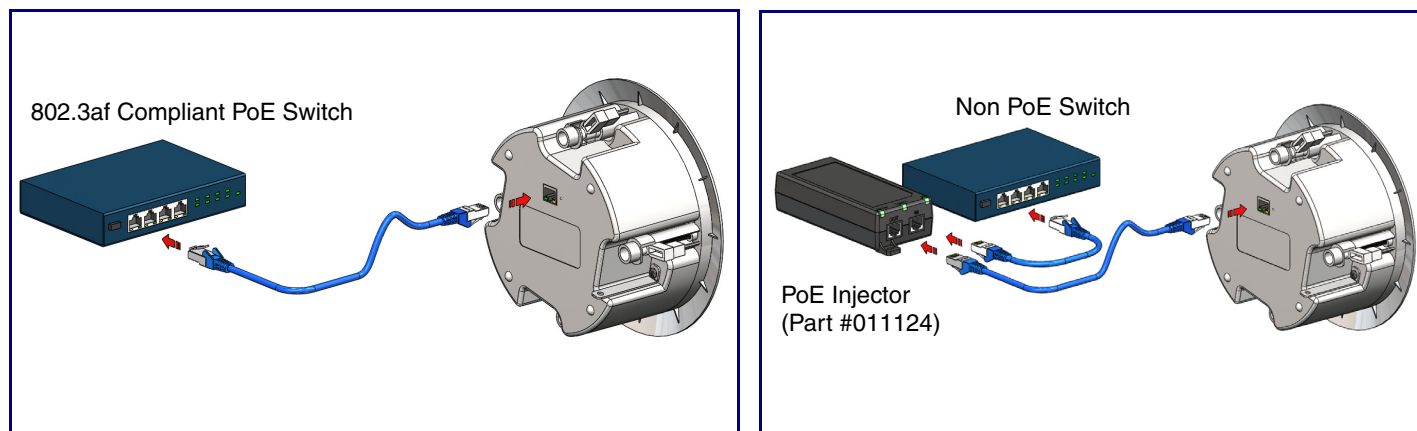

a. Default if there is not a DHCP server present.

Typical System Installation

Getting Started

- Download the *Operations Guide* PDF file, from the **Downloads** tab at the following webpage:
<https://www.cyberdata.net/products/011511/>
- Create a plan for the locations of your speakers.
- **WARNING:** This product should be installed by a licensed electrician according to all local electrical and building codes.
- **WARNING:** To prevent injury, this apparatus must be securely attached to the floor/wall in accordance with the installation instructions.
- **WARNING:** The PoE connector is intended for intra-building connections only and does not route to the outside plant.
- **WARNING:** This enclosure is not rated for any AC voltages!

Parts

Dimensions

Features

Connecting Power

Mounting

Contacting CyberData