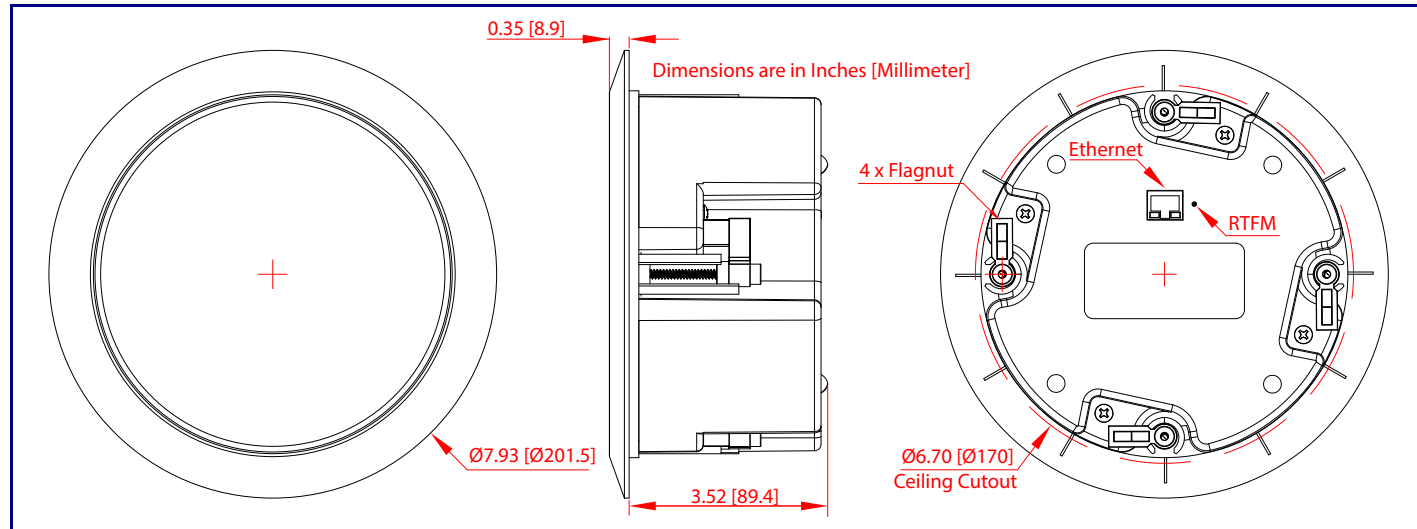

a. Default if there is not a DHCP server present.

Typical System Installation

Getting Started

- Download the *Operations Guide* PDF file, from the **Downloads** tab at the following webpage:
<https://www.cyberdata.net/products/011511/>
- Create a plan for the locations of your speakers.
- **WARNING:** This product should be installed by a licensed electrician according to all local electrical and building codes.
- **WARNING:** To prevent injury, this apparatus must be securely attached to the floor/wall in accordance with the installation instructions.
- **WARNING:** The PoE connector is intended for intra-building connections only and does not route to the outside plant.
- **WARNING:** This enclosure is not rated for any AC voltages!

Parts

Dimensions

Features

Connecting Power

Mounting

Contacting CyberData