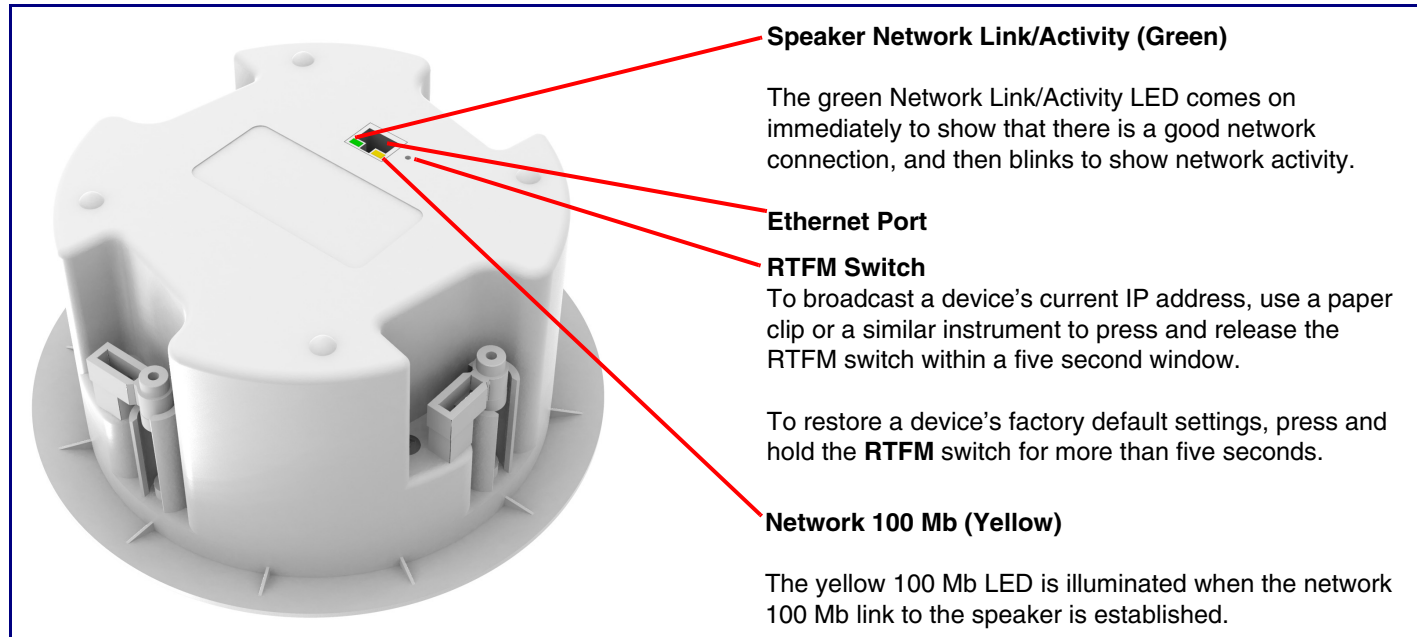

a. Default if there is not a DHCP server present.

Typical System Installation

Getting Started

- Download the *Operations Guide* PDF file, from the **Downloads** tab at the following webpage:
<https://www.cyberdata.net/products/011511/>
- Create a plan for the locations of your speakers.
- **WARNING:** This product should be installed by a licensed electrician according to all local electrical and building codes.
- **WARNING:** To prevent injury, this apparatus must be securely attached to the floor/wall in accordance with the installation instructions.
- **WARNING:** The PoE connector is intended for intra-building connections only and does not route to the outside plant.
- **WARNING:** This enclosure is not rated for any AC voltages!

Parts

Dimensions

Features

Connecting Power

Mounting

Contacting CyberData