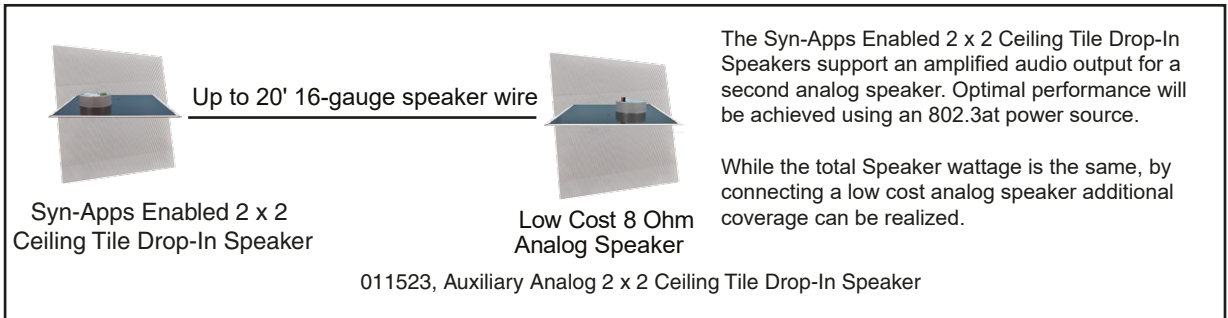

The CyberData Syn-Apps Enabled 2 x 2 Ceiling Tile Drop-In Speaker is for use with Syn-Apps SA-Announce notification system. This speaker is also compatible with the Syn-Apps Paging Relay.

Features

- SA-Announce compliant
- Background / streaming music when combined with Syn-Apps Paging Relay
- Web-based configuration and firmware upgrades
- Paging prioritization
- Line-out connection
- Can drive one external analog speaker for greater coverage
- Dry contact relay
- Network and analog volume control

Related Products:

011523 Auxiliary Analog 2 x 2 Ceiling Tile Drop-In Speaker

011288 Auxiliary RGB (Multi-Color) Strobe Kit

Specifications

Ethernet I/F	10/100 Mbps
Notification Software	Syn-Apps SA-Announce
Power Input	PoE 802.3af/802.3at compliant or 24VDC @ 1A Auxiliary Power Supply (not included)
Audio Output	802.3af - SPL 103 dB @ 1 meter 802.3at - SPL 105 dB @ 1 meter
On-Board Relay	1A @ 30 VDC
Payload Types	G.711 a-law and G.711μ-law
Operating Range	Temperature: -40° C to 55° C (-40° F to 131° F) Humidity: 5-95%, non-condensing
Storage Temperature	-40° C to 70° C (-40° F to 158° F)
Storage Altitude	Up to 15,000 ft. (4573 m)
Dimensions (Unit)*	Length: 23.8 in. [605 mm] Width: 3 in. [77 mm] Height: 23.8 in. [605 mm]
Dimensions (Boxed)*	Length: 25.5 in. [647.7 mm] Width: 4.0 in. [101.6 mm] Height: 24.5 in. [622.3 mm]
Weight	12.0 lbs. [5.44 kg]
Boxed Weight	14.0 lbs. [6.35 kg]
Compliance	CE; EMC Directive – Class A EN 55032 & EN 55024, LV Safety Directive – EN 60950-1, RoHS Compliant, FCC; Part 15 Class A, Industry Canada; ICES-3 Class A, IEEE 802.3 Compliant
Warranty	2 Years Limited
Part Number	011522

*Dimensions are measured from the perspective of the product being upright with the front of the product facing you.

Syn-Apps Enabled 2 x 2 Ceiling Tile Drop-In Speaker

Typical Installation

Syn-Apps Enabled 2 x 2 Ceiling Tile Drop-In Speakers with Extra Speaker Connection

Dimensions

Syn-Apps Enabled 2 x 2 Ceiling Tile Drop-In Speaker

Mounting