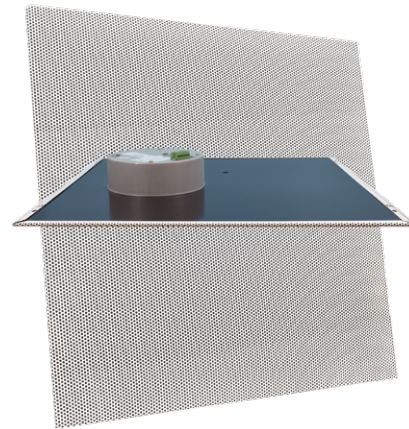

The CyberData Syn-Apps Enabled 2 x 2 Ceiling Tile Drop-In Speaker is for use with Syn-Apps SA-Announce notification system. This speaker is also compatible with the Syn-Apps Paging Relay.

Features

- SA-Announce compliant
- Background / streaming music when combined with Syn-Apps Paging Relay
- Web-based configuration and firmware upgrades
- Paging prioritization
- Line-out connection
- Can drive one external analog speaker for greater coverage
- Dry contact relay
- Network and analog volume control

Related Products:

011523 Auxiliary Analog 2 x 2 Ceiling Tile Drop-In Speaker

011288 Auxiliary RGB (Multi-Color) Strobe Kit

Specifications

Ethernet I/F	10/100 Mbps
Notification Software	Syn-Apps SA-Announce
Power Input	PoE 802.3af/802.3at compliant or 24VDC @ 1A Auxiliary Power Supply (not included)
Audio Output	802.3af - SPL 103 dB @ 1 meter 802.3at - SPL 105 dB @ 1 meter
On-Board Relay	1A @ 30 VDC
Payload Types	G.711 a-law and G.711μ-law
Operating Range	Temperature: -40° C to 55° C (-40° F to 131° F) Humidity: 5-95%, non-condensing
Storage Temperature	-40° C to 70° C (-40° F to 158° F)
Storage Altitude	Up to 15,000 ft. (4573 m)
Dimensions (Unit)*	Length: 23.8 in. [605 mm] Width: 3 in. [77 mm] Height: 23.8 in. [605 mm]
Dimensions (Boxed)*	Length: 25.5 in. [647.7 mm] Width: 4.0 in. [101.6 mm] Height: 24.5 in. [622.3 mm]
Weight	12.0 lbs. [5.44 kg]
Boxed Weight	14.0 lbs. [6.35 kg]
Compliance	CE; EMC Directive – Class A EN 55032 & EN 55024, LV Safety Directive – EN 60950-1, RoHS Compliant, FCC; Part 15 Class A, Industry Canada; ICES-3 Class A, IEEE 802.3 Compliant
Warranty	2 Years Limited
Part Number	011522

*Dimensions are measured from the perspective of the product being upright with the front of the product facing you.

Syn-Apps Enabled 2 x 2 Ceiling Tile Drop-In Speaker

Typical Installation

Syn-Apps Enabled 2 x 2 Ceiling Tile Drop-In Speakers with Extra Speaker Connection

Dimensions

Syn-Apps Enabled 2 x 2 Ceiling Tile Drop-In Speaker

Mounting