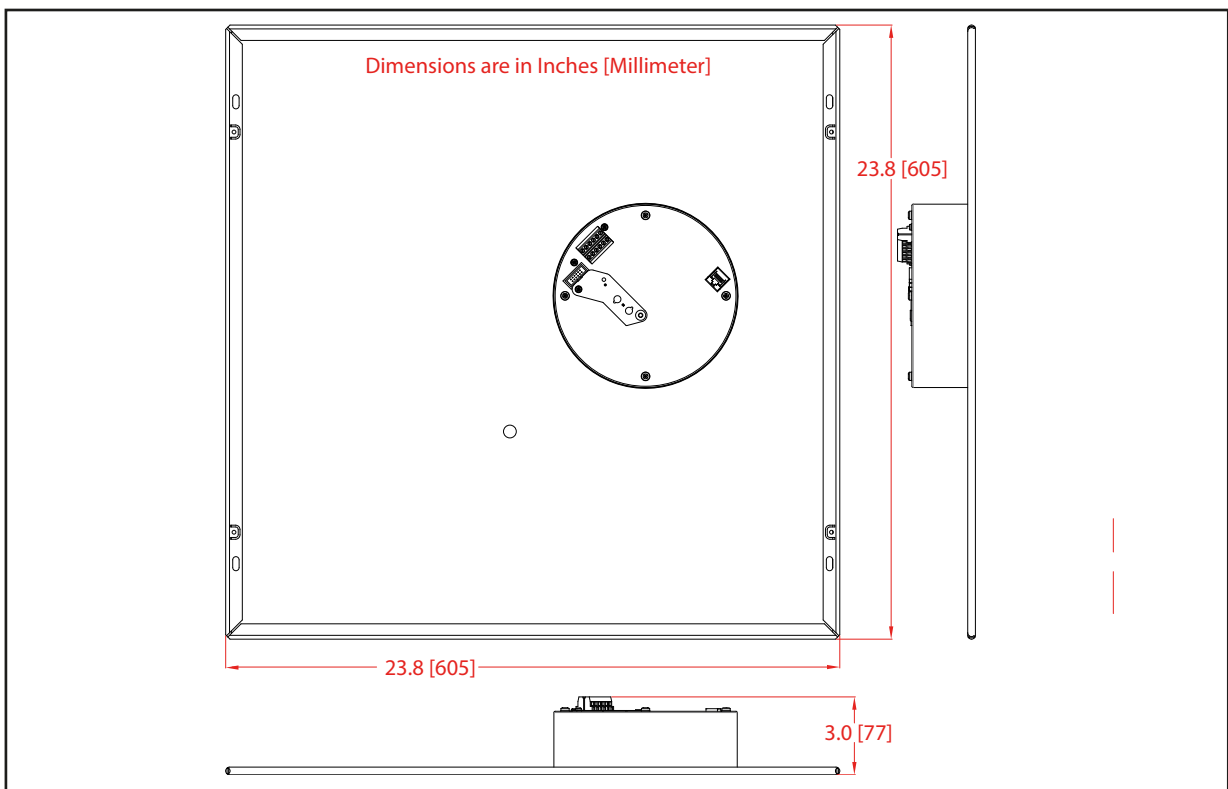

Related Products:

011523 Auxiliary Analog 2 x 2 Ceiling Tile Drop-In Speaker

011288 Auxiliary RGB (Multi-Color) Strobe Kit

Specifications

Ethernet I/F	10/100 Mbps
Notification Software	Syn-Apps SA-Announce
Power Input	PoE 802.3af/802.3at compliant or 24VDC @ 1A Auxiliary Power Supply (not included)
Audio Output	802.3af - SPL 103 dB @ 1 meter 802.3at - SPL 105 dB @ 1 meter
On-Board Relay	1A @ 30 VDC
Payload Types	G.711 a-law and G.711μ-law
Operating Range	Temperature: -40° C to 55° C (-40° F to 131° F) Humidity: 5-95%, non-condensing
Storage Temperature	-40° C to 70° C (-40° F to 158° F)
Storage Altitude	Up to 15,000 ft. (4573 m)
Dimensions (Unit)*	Length: 23.8 in. [605 mm] Width: 3 in. [77 mm] Height: 23.8 in. [605 mm]
Dimensions (Boxed)*	Length: 25.5 in. [647.7 mm] Width: 4.0 in. [101.6 mm] Height: 24.5 in. [622.3 mm]
Weight	12.0 lbs. [5.44 kg]
Boxed Weight	14.0 lbs. [6.35 kg]
Compliance	CE; EMC Directive – Class A EN 55032 & EN 55024, LV Safety Directive – EN 60950-1, RoHS Compliant, FCC; Part 15 Class A, Industry Canada; ICES-3 Class A, IEEE 802.3 Compliant
Warranty	2 Years Limited
Part Number	011522

*Dimensions are measured from the perspective of the product being upright with the front of the product facing you.

Syn-Apps Enabled 2 x 2 Ceiling Tile Drop-In Speaker

Typical Installation

Syn-Apps Enabled 2 x 2 Ceiling Tile Drop-In Speakers with Extra Speaker Connection

Dimensions

Syn-Apps Enabled 2 x 2 Ceiling Tile Drop-In Speaker

Mounting