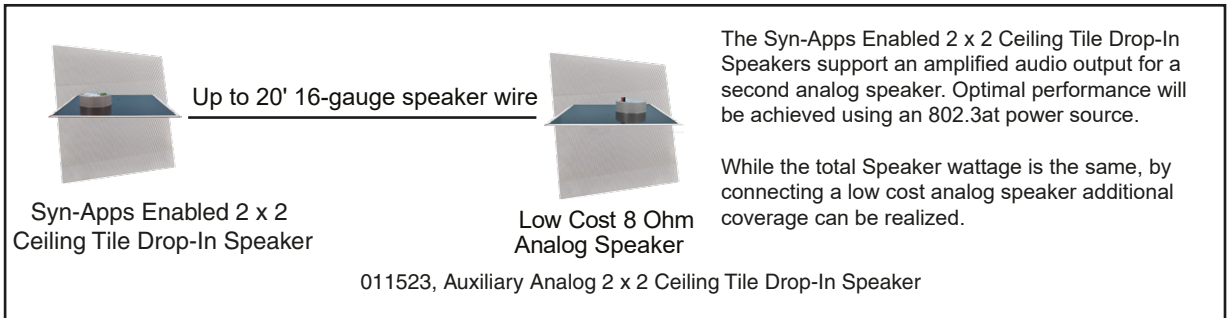

Syn-Apps Enabled 2 x 2 Ceiling Tile Drop-In Speaker

CyberData

The IP Endpoint Company

The CyberData Syn-Apps Enabled 2 x 2 Ceiling Tile Drop-In Speaker is for use with Syn-Apps SA-Announce notification system. This speaker is also compatible with the Syn-Apps Paging Relay.

Related Products:

011523 Auxiliary Analog 2 x 2 Ceiling Tile Drop-In Speaker

Specifications

Ethernet I/F	10/100 Mbps
Notification Software	Syn-Apps SA-Announce
Power Input	PoE 802.3af/802.3at compliant or 24VDC @ 1A Auxiliary Power Supply (not included)
Audio Output	802.3af - SPL 103 dB @ 1 meter 802.3at - SPL 105 dB @ 1 meter
On-Board Relay	1A @ 30 VDC
Payload Types	G.711 a-law and G.711μ-law
Operating Range	Temperature: -40° C to 55° C (-40° F to 131° F) Humidity: 5-95%, non-condensing
Storage Temperature	-40° C to 70° C (-40° F to 158° F)
Storage Altitude	Up to 15,000 ft. (4573 m)
Dimensions (Unit)*	Length: 23.8 in. [605 mm] Width: 3 in. [77 mm] Height: 23.8 in. [605 mm]
Dimensions (Boxed)*	Length: 25.5 in. [647.7 mm] Width: 4.0 in. [101.6 mm] Height: 24.5 in. [622.3 mm]
Weight	12.0 lbs. [5.44 kg]
Boxed Weight	14.0 lbs. [6.35 kg]
Compliance	CE; EMC Directive – Class A EN 55032 & EN 55024, LV Safety Directive – EN 60950-1, RoHS Compliant, FCC; Part 15 Class A, Industry Canada; ICES-3 Class A, IEEE 802.3 Compliant
Warranty	2 Years Limited
Part Number	011522

*Dimensions are measured from the perspective of the product being upright with the front of the product facing you.

Syn-Apps Enabled 2 x 2 Ceiling Tile Drop-In Speaker

Typical Installation

Syn-Apps Enabled 2 x 2 Ceiling Tile Drop-In Speakers with Extra Speaker Connection

Dimensions

Syn-Apps Enabled 2 x 2 Ceiling Tile Drop-In Speaker

Mounting