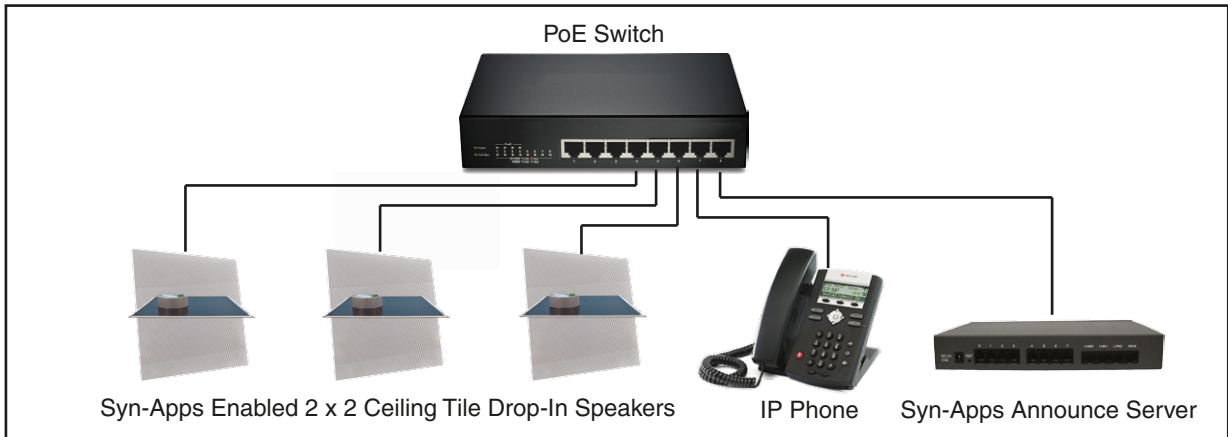

Syn-Apps Enabled 2 x 2 Ceiling Tile Drop-In Speaker

CyberData

The IP Endpoint Company

The CyberData Syn-Apps Enabled 2 x 2 Ceiling Tile Drop-In Speaker is for use with Syn-Apps SA-Announce notification system. This speaker is also compatible with the Syn-Apps Paging Relay.

Related Products:

011523 Auxiliary Analog 2 x 2 Ceiling Tile Drop-In Speaker

Specifications

Ethernet I/F	10/100 Mbps
Notification Software	Syn-Apps SA-Announce
Power Input	PoE 802.3af/802.3at compliant or 24VDC @ 1A Auxiliary Power Supply (not included)
Audio Output	802.3af - SPL 103 dB @ 1 meter 802.3at - SPL 105 dB @ 1 meter
On-Board Relay	1A @ 30 VDC
Payload Types	G.711 a-law and G.711μ-law
Operating Range	Temperature: -40° C to 55° C (-40° F to 131° F) Humidity: 5-95%, non-condensing
Storage Temperature	-40° C to 70° C (-40° F to 158° F)
Storage Altitude	Up to 15,000 ft. (4573 m)
Dimensions (Unit)*	Length: 23.8 in. [605 mm] Width: 3 in. [77 mm] Height: 23.8 in. [605 mm]
Dimensions (Boxed)*	Length: 25.5 in. [647.7 mm] Width: 4.0 in. [101.6 mm] Height: 24.5 in. [622.3 mm]
Weight	12.0 lbs. [5.44 kg]
Boxed Weight	14.0 lbs. [6.35 kg]
Compliance	CE; EMC Directive – Class A EN 55032 & EN 55024, LV Safety Directive – EN 60950-1, RoHS Compliant, FCC; Part 15 Class A, Industry Canada; ICES-3 Class A, IEEE 802.3 Compliant
Warranty	2 Years Limited
Part Number	011522

*Dimensions are measured from the perspective of the product being upright with the front of the product facing you.

Syn-Apps Enabled 2 x 2 Ceiling Tile Drop-In Speaker

Typical Installation

Syn-Apps Enabled 2 x 2 Ceiling Tile Drop-In Speakers with Extra Speaker Connection

Dimensions

Syn-Apps Enabled 2 x 2 Ceiling Tile Drop-In Speaker

Mounting