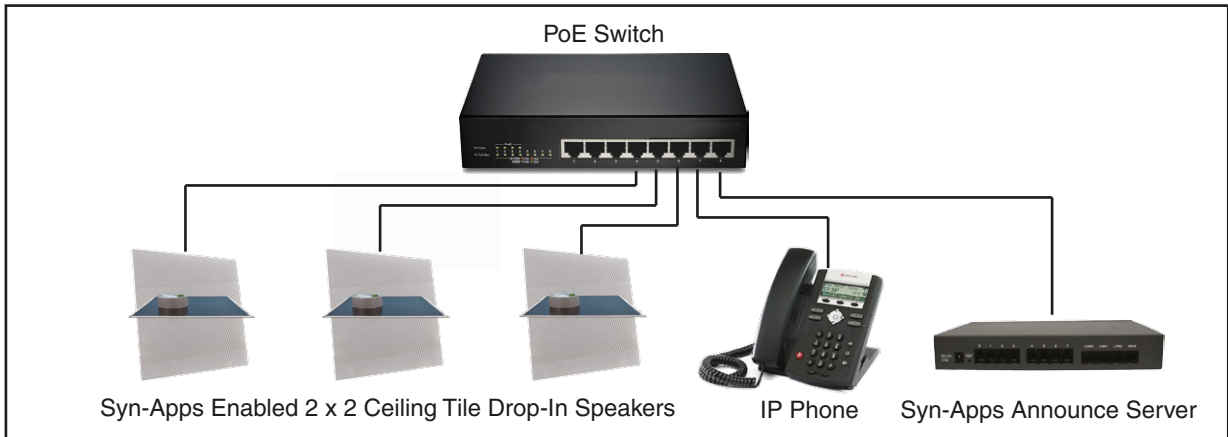

The CyberData Syn-Apps Enabled 2 x 2 Ceiling Tile Drop-In Speaker is for use with Syn-Apps SA-Announce notification system. This speaker is also compatible with the Syn-Apps Paging Relay.

Features

- SA-Announce compliant
- Background / streaming music when combined with Syn-Apps Paging Relay
- Web-based configuration and firmware upgrades
- Paging prioritization
- Line-out connection
- Can drive one external analog speaker for greater coverage
- Dry contact relay
- Network and analog volume control

Related Products:

011523 Auxiliary Analog 2 x 2 Ceiling Tile Drop-In Speaker

011288 Auxiliary RGB (Multi-Color) Strobe Kit

Specifications

Ethernet I/F	10/100 Mbps
Notification Software	Syn-Apps SA-Announce
Power Input	PoE 802.3af/802.3at compliant or 24VDC @ 1A Auxiliary Power Supply (not included)
Audio Output	802.3af - SPL 103 dB @ 1 meter 802.3at - SPL 105 dB @ 1 meter
On-Board Relay	1A @ 30 VDC
Payload Types	G.711 a-law and G.711μ-law
Operating Range	Temperature: -40° C to 55° C (-40° F to 131° F) Humidity: 5-95%, non-condensing
Storage Temperature	-40° C to 70° C (-40° F to 158° F)
Storage Altitude	Up to 15,000 ft. (4573 m)
Dimensions (Unit)*	Length: 23.8 in. [605 mm] Width: 3 in. [77 mm] Height: 23.8 in. [605 mm]
Dimensions (Boxed)*	Length: 25.5 in. [647.7 mm] Width: 4.0 in. [101.6 mm] Height: 24.5 in. [622.3 mm]
Weight	12.0 lbs. [5.44 kg]
Boxed Weight	14.0 lbs. [6.35 kg]
Compliance	CE; EMC Directive – Class A EN 55032 & EN 55024, LV Safety Directive – EN 60950-1, RoHS Compliant, FCC; Part 15 Class A, Industry Canada; ICES-3 Class A, IEEE 802.3 Compliant
Warranty	2 Years Limited
Part Number	011522

*Dimensions are measured from the perspective of the product being upright with the front of the product facing you.

Syn-Apps Enabled 2 x 2 Ceiling Tile Drop-In Speaker

Typical Installation

Syn-Apps Enabled 2 x 2 Ceiling Tile Drop-In Speakers with Extra Speaker Connection

Dimensions

Syn-Apps Enabled 2 x 2 Ceiling Tile Drop-In Speaker

Mounting