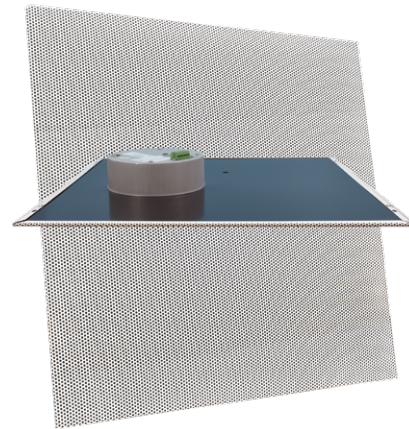

Syn-Apps Enabled 2 x 2 Ceiling Tile Drop-In Speaker

CyberData

The IP Endpoint Company

The CyberData Syn-Apps Enabled 2 x 2 Ceiling Tile Drop-In Speaker is for use with Syn-Apps SA-Announce notification system. This speaker is also compatible with the Syn-Apps Paging Relay.

Features

- SA-Announce compliant
- Background / streaming music when combined with Syn-Apps Paging Relay
- Web-based configuration and firmware upgrades
- Paging prioritization
- Line-out connection
- Can drive one external analog speaker for greater coverage
- Dry contact relay
- Network and analog volume control

Related Products:

Specifications

Ethernet I/F	10/100 Mbps
Notification Software	Syn-Apps SA-Announce
Power Input	PoE 802.3af/802.3at compliant or 24VDC @ 1A Auxiliary Power Supply (not included)
Audio Output	802.3af - SPL 103 dB @ 1 meter 802.3at - SPL 105 dB @ 1 meter
On-Board Relay	1A @ 30 VDC
Payload Types	G.711 a-law and G.711μ-law
Operating Range	Temperature: -40° C to 55° C (-40° F to 131° F) Humidity: 5-95%, non-condensing
Storage Temperature	-40° C to 70° C (-40° F to 158° F)
Storage Altitude	Up to 15,000 ft. (4573 m)
Dimensions (Unit)*	Length: 23.8 in. [605 mm] Width: 3 in. [77 mm] Height: 23.8 in. [605 mm]
Dimensions (Boxed)*	Length: 25.5 in. [647.7 mm] Width: 4.0 in. [101.6 mm] Height: 24.5 in. [622.3 mm]
Weight	12.0 lbs. [5.44 kg]
Boxed Weight	14.0 lbs. [6.35 kg]
Compliance	CE; EMC Directive – Class A EN 55032 & EN 55024, LV Safety Directive – EN 60950-1, RoHS Compliant, FCC; Part 15 Class A, Industry Canada; ICES-3 Class A, IEEE 802.3 Compliant
Warranty	2 Years Limited
Part Number	011522

*Dimensions are measured from the perspective of the product being upright with the front of the product facing you.