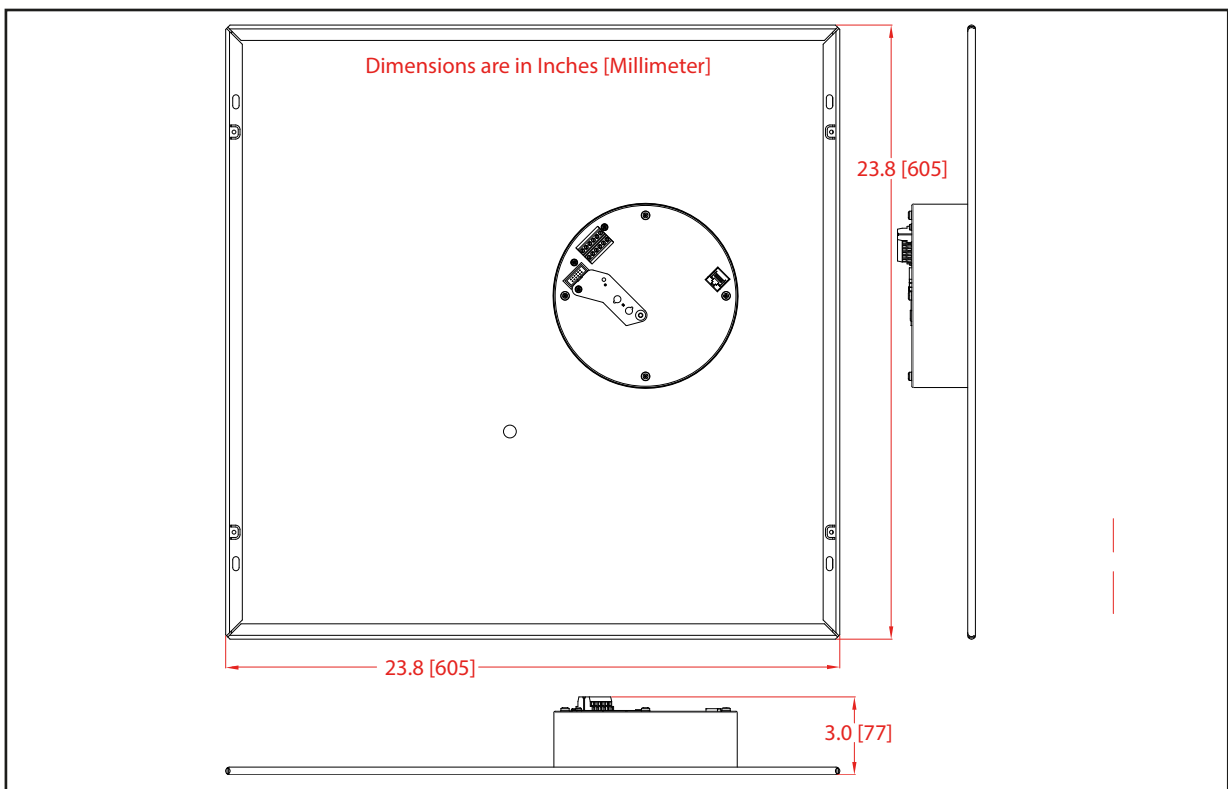

Related Products:

011523 Auxiliary Analog 2 x 2 Ceiling Tile Drop-In Speaker

Specifications

Ethernet I/F	10/100 Mbps
Notification Software	Syn-Apps SA-Announce
Power Input	PoE 802.3af/802.3at compliant or 24VDC @ 1A Auxiliary Power Supply (not included)
Audio Output	802.3af - SPL 103 dB @ 1 meter 802.3at - SPL 105 dB @ 1 meter
On-Board Relay	1A @ 30 VDC
Payload Types	G.711 a-law and G.711μ-law
Operating Range	Temperature: -40° C to 55° C (-40° F to 131° F) Humidity: 5-95%, non-condensing
Storage Temperature	-40° C to 70° C (-40° F to 158° F)
Storage Altitude	Up to 15,000 ft. (4573 m)
Dimensions (Unit)*	Length: 23.8 in. [605 mm] Width: 3 in. [77 mm] Height: 23.8 in. [605 mm]
Dimensions (Boxed)*	Length: 25.5 in. [647.7 mm] Width: 4.0 in. [101.6 mm] Height: 24.5 in. [622.3 mm]
Weight	12.0 lbs. [5.44 kg]
Boxed Weight	14.0 lbs. [6.35 kg]
Compliance	CE; EMC Directive – Class A EN 55032 & EN 55024, LV Safety Directive – EN 60950-1, RoHS Compliant, FCC; Part 15 Class A, Industry Canada; ICES-3 Class A, IEEE 802.3 Compliant
Warranty	2 Years Limited
Part Number	011522

*Dimensions are measured from the perspective of the product being upright with the front of the product facing you.

Syn-Apps Enabled 2 x 2 Ceiling Tile Drop-In Speaker

Typical Installation

Syn-Apps Enabled 2 x 2 Ceiling Tile Drop-In Speakers with Extra Speaker Connection

Dimensions

Syn-Apps Enabled 2 x 2 Ceiling Tile Drop-In Speaker

Mounting