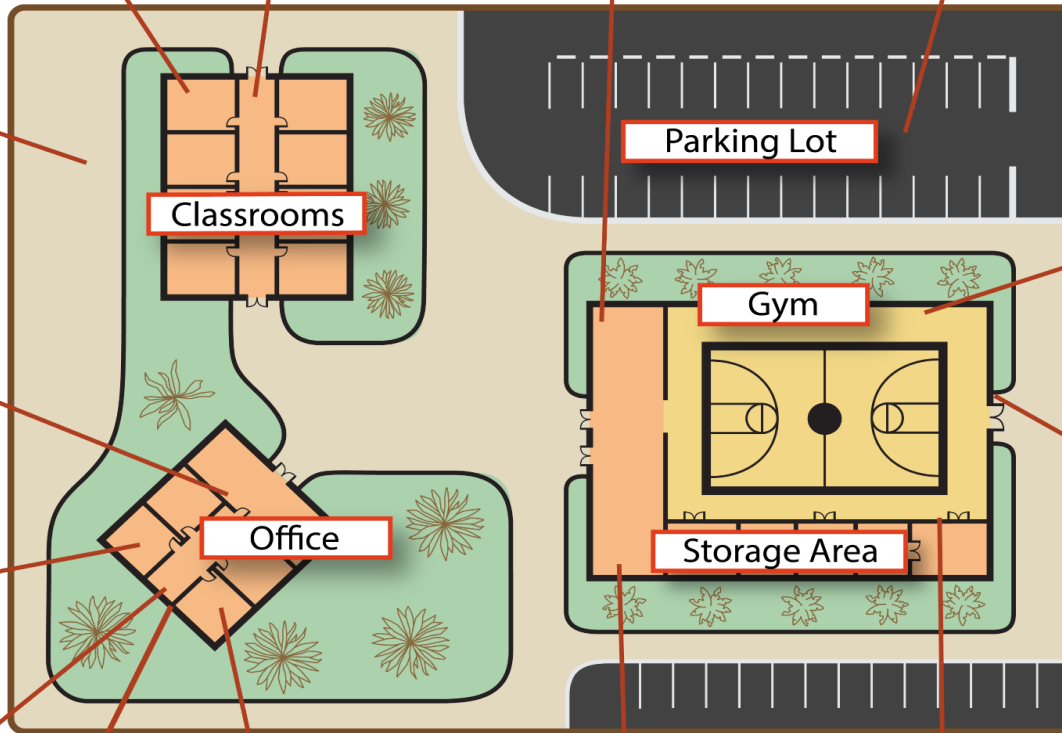

Wall Mount Clock Kit with SIP Talk Back Speaker

Multicast Speaker

SIP Paging Adapter

SIP IP66 Outdoor Horn

SIP IP66 Outdoor Horn

Connect to legacy paging system

SIP RGB Strobe

SIP Indoor Intercom