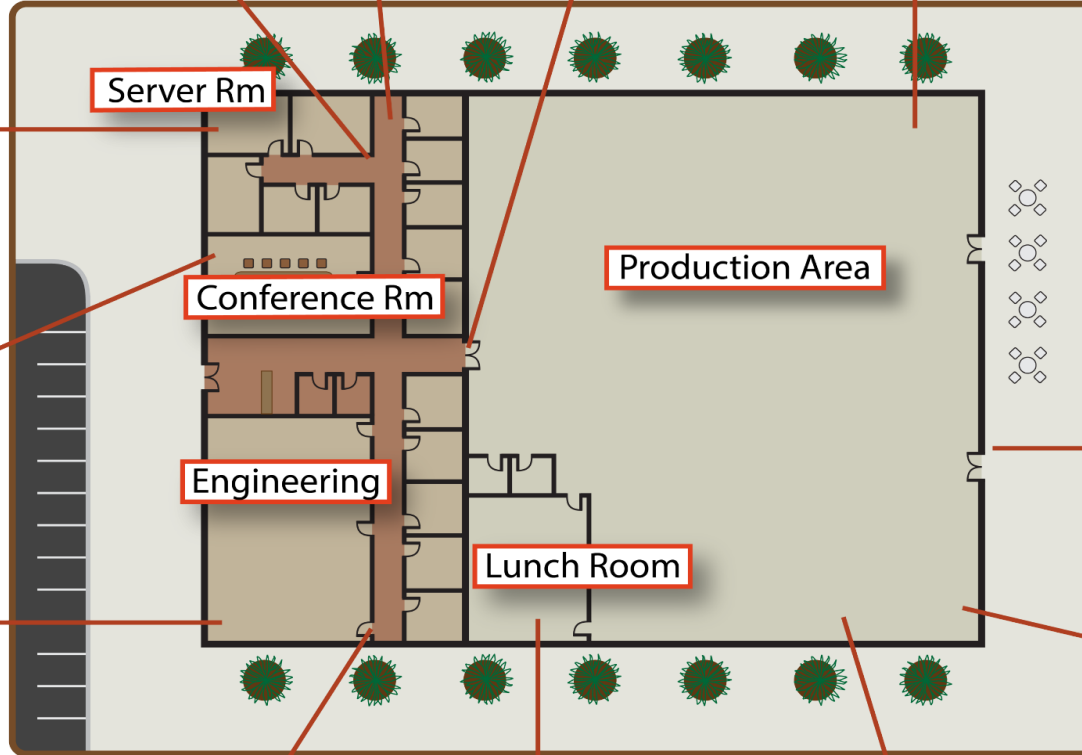

SIP Office Ringer

SIP Speaker

SIP Indoor Intercom w/Keypad

SIP Loudspeaker Amplifier

Shown w/
Analog Hom
Part# 011471,
sold separately

SIP Paging Server with Bell Scheduler

SIP Indoor Intercom

SIP Outdoor Intercom

SIP Speaker

Engineering

Lunch Room

SIP RGB Strobe

SIP Indoor Intercom w/Keypad

Wall Mount Clock Kit w/Speaker
Wall Mount Clock Kit, Part#
011154, sold separately

SIP Loudspeaker Amplifier

Shown w/
Analog Hom
Part# 011471,
sold separately