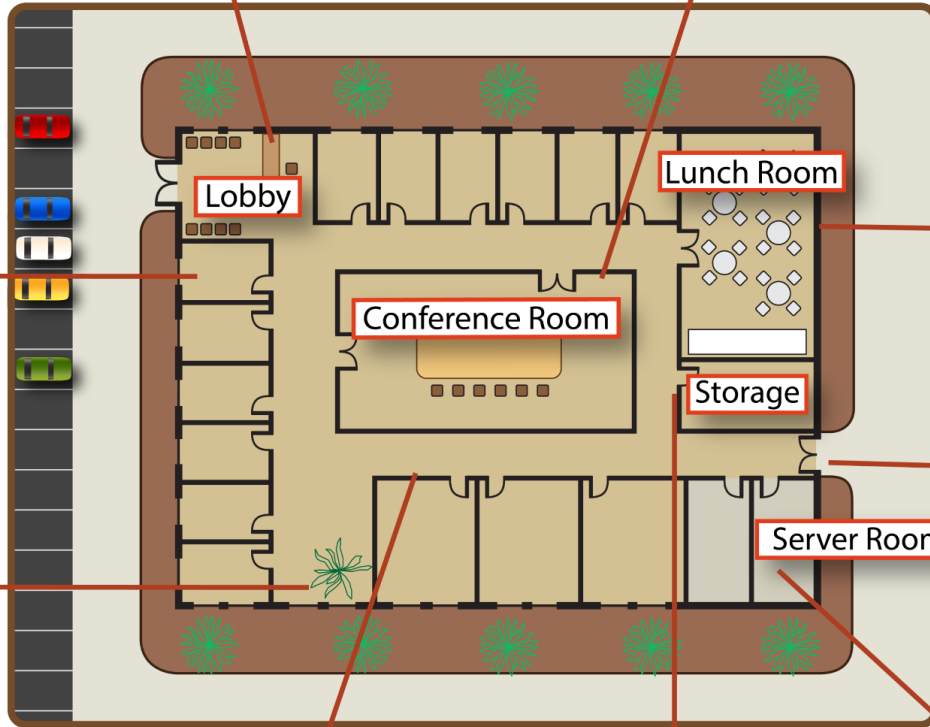

SIP Keypad Access Control Endpoint

SIP Indoor Intercom

SIP Speaker

SIP Speaker

Analog Speaker

Wall Mount Clock Kit w/ Speaker

Wall Mount Clock Kit, Part# 011154, sold separately

SIP Outdoor Intercom

SIP Office Ringer

SIP Indoor Intercom w/Keypad

SIP Paging Server with Bell Scheduler