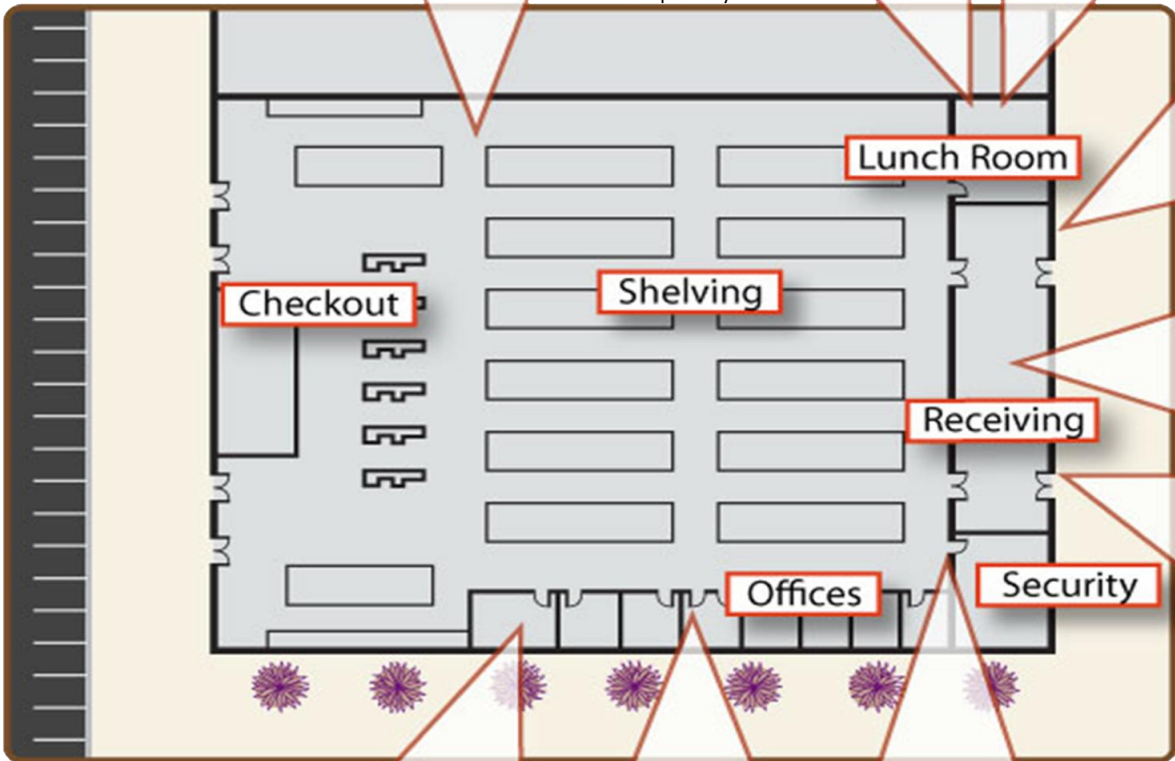

SIP Paging Adapter

Connect to legacy paging systems

Talkback Speaker and Remote Call Button

Talkback Speaker shown w/Wall Mount Clock kit, sold separately

SIP IP66 Outdoor Horn

Loudspeaker Amplifier

Loudspeaker Amplifier shown w/Analog Horn, sold separately

SIP Outdoor Intercom

VoIP Phone

Ceiling Speaker

Indoor Intercom