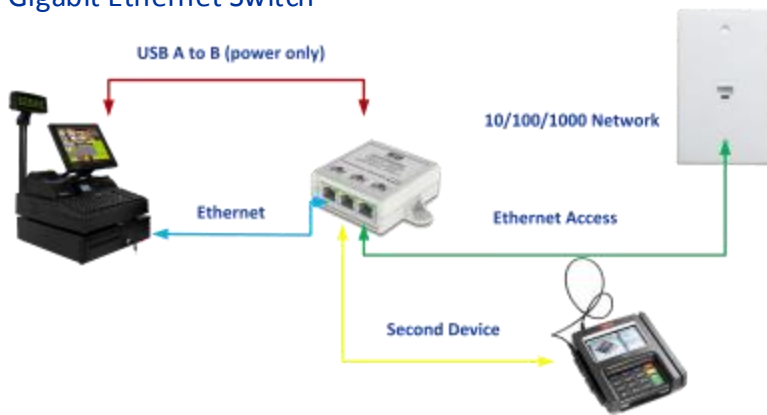

# VoIP Networking Is Easy With CyberData

Expanding a single network drop into two separate connections is easy with CyberData's networking devices. This can be helpful for adding a VoIP phone to a cubical or workspace with a PC connected to a single network drop.

## Expand a network drop into two separate connections!

3-Port PoE Powered Switch

**011187 3-Port PoE Powered Switch**  
No separate power supply needed!

## PC users can split a single Gigabit Ethernet port into two Gigabit Ethernet ports

3-Port Gigabit Ethernet Switch

**011236 3-Port Gigabit Ethernet Switch**  
Gets power from your PC's USB Port!

## Monitor network traffic for diagnostic purposes

3-Port USB Gigabit Port Mirroring Switch

**011259 3-Port USB Gigabit Port Mirroring Switch**

Perfect for engineers, programmers and field service personnel