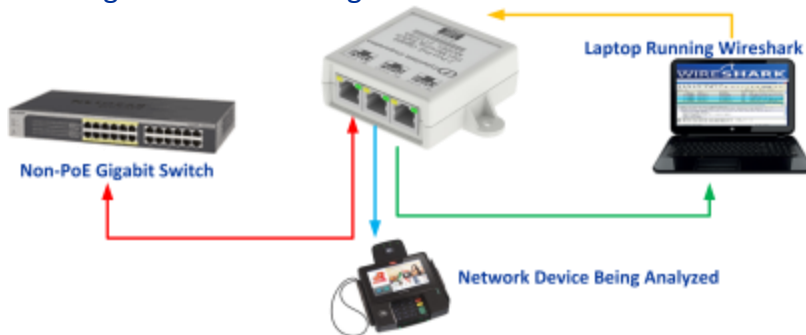

# VoIP Networking Is Easy With CyberData

Expanding a single network drop into two separate connections is easy with CyberData's networking devices. This can be helpful for adding a VoIP phone to a cubical or workspace with a PC connected to a single network drop.

## Expand a network drop into two separate connections!

3-Port PoE Powered Switch

**011187 3-Port PoE Powered Switch**  
No separate power supply needed!

## PC users can split a single Gigabit Ethernet port into two Gigabit Ethernet ports

3-Port Gigabit Ethernet Switch

**011236 3-Port Gigabit Ethernet Switch**  
Gets power from your PC's USB Port!

## Monitor network traffic for diagnostic purposes

3-Port USB Gigabit Port Mirroring Switch

**011259 3-Port USB Gigabit Port Mirroring Switch**

Perfect for engineers, programmers and field service personnel