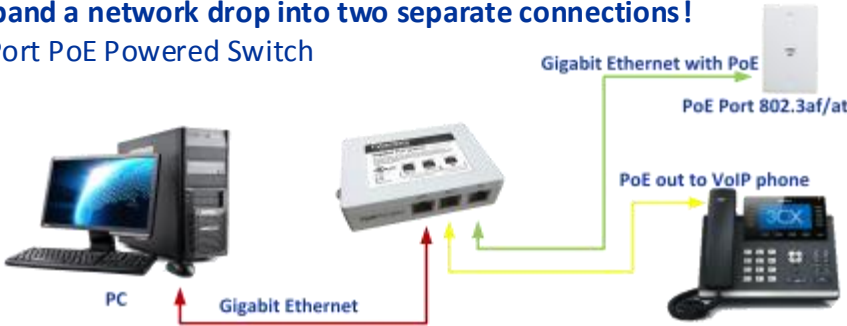

# VoIP Networking Is Easy With CyberData

Expanding a single network drop into two separate connections is easy with CyberData's networking devices. This can be helpful for adding a VoIP phone to a cubical or workspace with a PC connected to a single network drop.

## Expand a network drop into two separate connections!

3-Port PoE Powered Switch

**011187 3-Port PoE Powered Switch**  
No separate power supply needed!

## PC users can split a single Gigabit Ethernet port into two Gigabit Ethernet ports

3-Port Gigabit Ethernet Switch

**011236 3-Port Gigabit Ethernet Switch**  
Gets power from your PC's USB Port!

## Monitor network traffic for diagnostic purposes

3-Port USB Gigabit Port Mirroring Switch

**011259 3-Port USB Gigabit Port Mirroring Switch**

Perfect for engineers, programmers and field service personnel