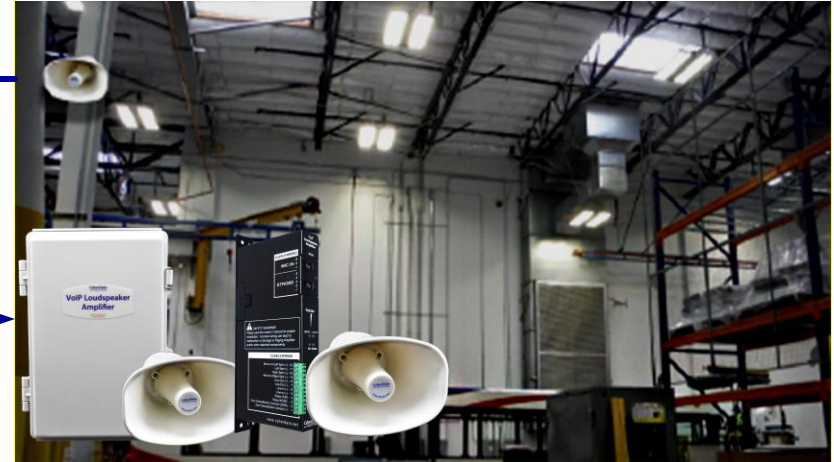

SIP
011324 SIP Paging Amplifier
011404 SIP LoudSpeaker Amplifier, (AC)
011405 SIP Loudspeaker Amplifier, (PoE)
011471 Auxiliary Analog Horn

InformaCast

011403 InformaCast® Enabled Paging Amplifier
011406 InformaCast® Enabled Loudspeaker Amplifier (AC)
011407 InformaCast® Enabled Loudspeaker Amplifier (PoE)

Features Include:

- External strobe support for visual notification via the **011288 Auxiliary RGB (Multi-Color) Strobe Kit**
- 011471 Analog IP66 horn sold separately, requires separate speaker wiring to Amplifier
- Line in for background music
- DTMF Controlled Relay
- Network or manual volume control
- 802.3at SPL 117DB @ 1 meter (Single 8 Ohm CD horn)

011288 Auxiliary
Analog Strobe Kit, 1m
cable included