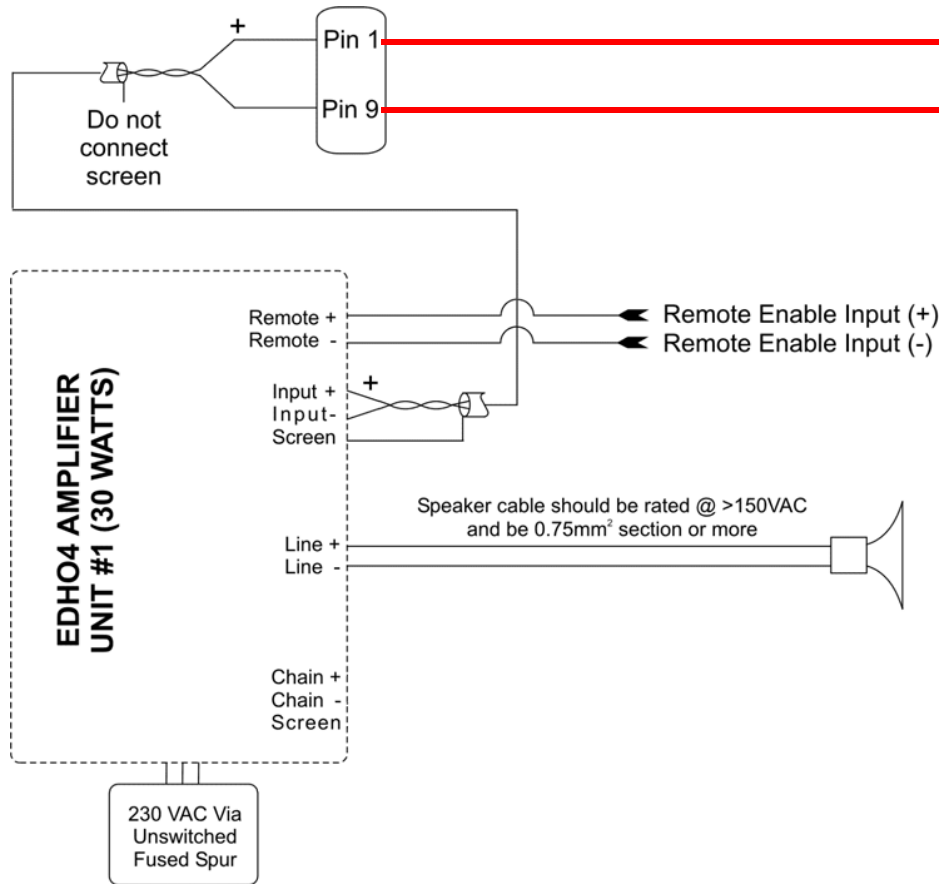

Advanced Visual Solutions EDH04 Amplifier

V3 Zone Controller Connections