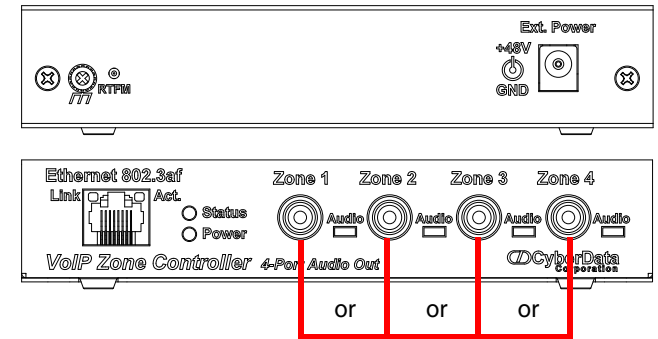

AMC+ 30, 60, 120, 250 Mixer Amplifier

V3 Zone Controller Connections

Note: RCA input sensitivity is 150 mV. CyberData recommends starting with the AMC amp volume on the lowest level and then slowly increasing the volume until you start to hear distortion.