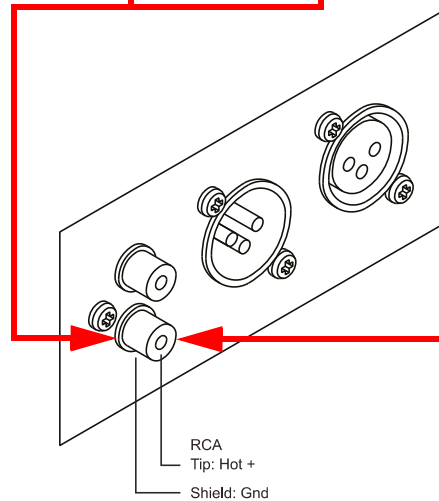

AMC+ 30, 60, 120, 250 Mixer Amplifier

V3 Zone Controller Connections

Note: RCA input sensitivity is 150 mV. CyberData recommends starting with the AMC amp volume on the lowest level and then slowly increasing the volume until you start to hear distortion.