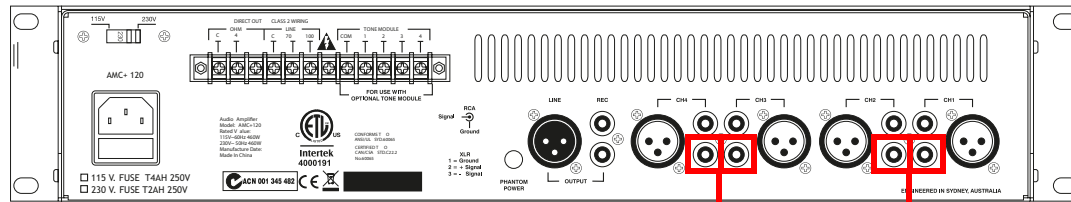

AMC+ 30, 60, 120, 250 Mixer Amplifier

V3 Zone Controller Connections

Note: RCA input sensitivity is 150 mV. CyberData recommends starting with the AMC amp volume on the lowest level and then slowly increasing the volume until you start to hear distortion.