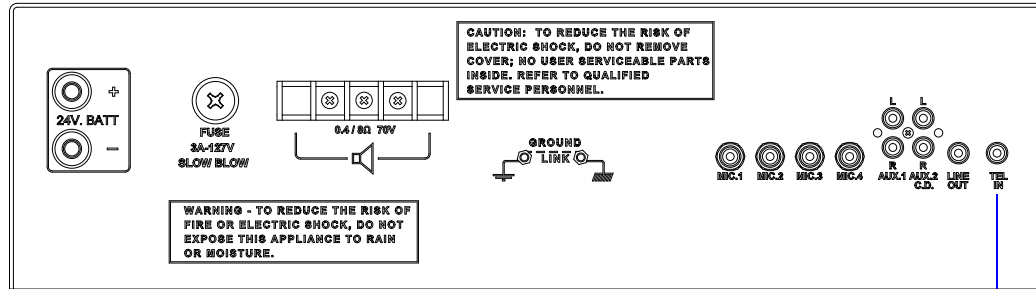

Asaji 1094

SIP Paging Adapter Connections