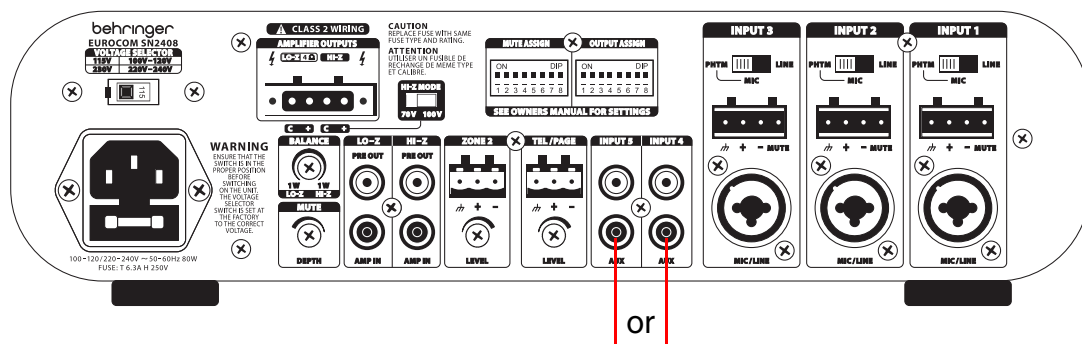

Behringer SN2408 Mixer Amplifier

V3 Zone Controller Connections

Notes

Recommend dedicated TEL/PAGE input for 600 Ohm balanced connections.