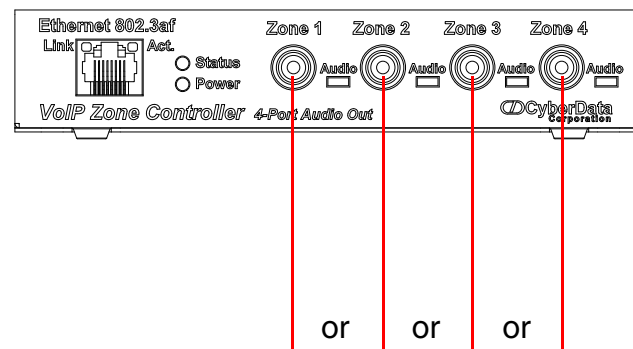

Behringer SN2408 Mixer Amplifier

V3 Zone Controller Connections

Notes

Recommend dedicated TEL/PAGE input for 600 Ohm balanced connections.