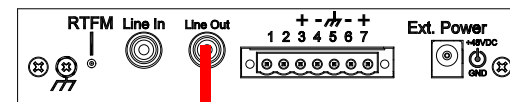

Pyramid PA-305

AUX/CD IN

Singlewire Paging Adapter Connections

Page Port Output Connections

Pin	Description
1	Fault Sense Input (Common).
2	Fault Sense Input (Sense).
3	Positive 600-Ohm Audio Output ^a
4	Negative 600-Ohm Audio Output ^a
5	Audio Ground Reference.
6	Relay Contact - Common ^b
7	Relay Contact - Normally Open ^b

Notes

The end user selects **Edit** and then checks **enable line-out** for each multicast page group /zone for the audio to play through the RCA out.

If **Bypass DTMF** is selected on the **Device** page, under **Misc Settings**, then the Page group 0 would need to have the **Line-out** option checked.

2 conductor, shielded speaker wire is recommended.

a. The 600-Ohm audio output of the page port is also suited for interfaces with lower input impedances.

b. 1 Amp at 30 VDC for continuous loads.

Caution