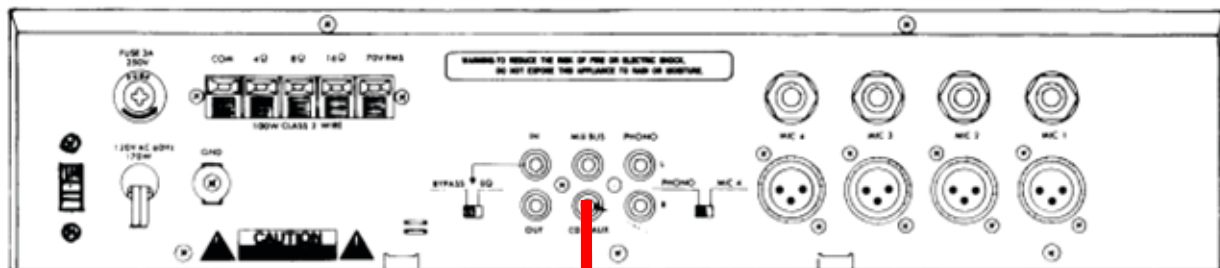

Pyramid PA-305

AUX/CD IN

Singlewire Paging Adapter Connections

Page Port Output Connections

Pin	Description
1	Fault Sense Input (Common).
2	Fault Sense Input (Sense).
3	Positive 600-Ohm Audio Output ^a
4	Negative 600-Ohm Audio Output ^a
5	Audio Ground Reference.
6	Relay Contact - Common ^b
7	Relay Contact - Normally Open ^b

Notes

The end user selects **Edit** and then checks **enable line-out** for each multicast page group /zone for the audio to play through the RCA out.

If **Bypass DTMF** is selected on the **Device** page, under **Misc Settings**, then the Page group 0 would need to have the **Line-out** option checked.

2 conductor, shielded speaker wire is recommended.

a. The 600-Ohm audio output of the page port is also suited for interfaces with lower input impedances.

b. 1 Amp at 30 VDC for continuous loads.

Caution